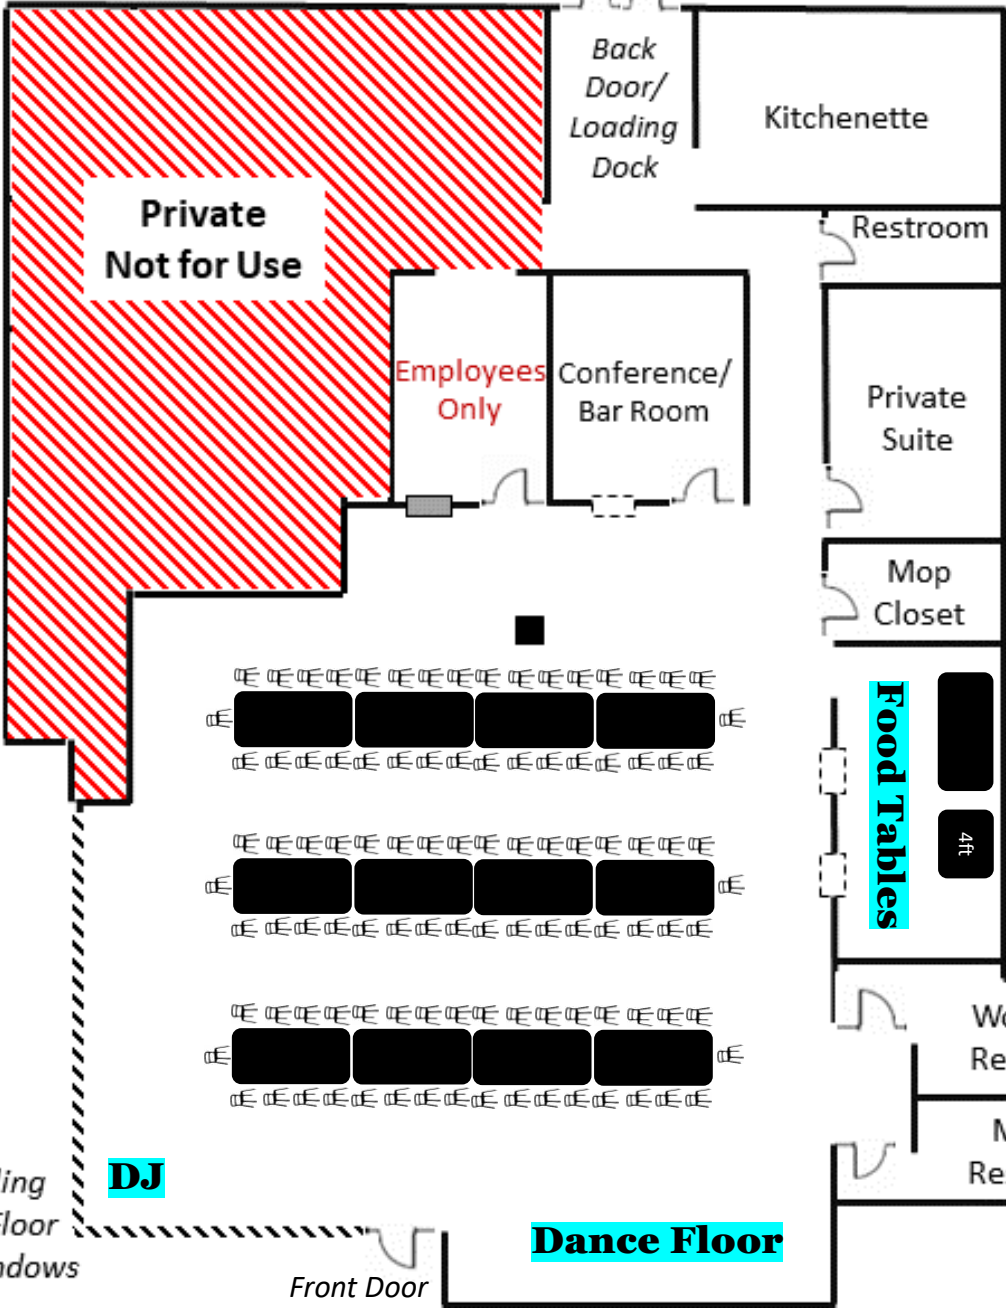

(South Parking Lot & Dumpster)

(East Parking Lot)

Ceiling to Floor Windows

(North Parking Lot)

Seating for 36

(South Parking Lot & Dumpster)

(East Parking Lot)

Ceiling to Floor Windows

Seating for 100

(South Parking Lot & Dumpster)

(East Parking Lot)

Ceiling to Floor Windows

Front Door

(North Parking Lot)

Seating for 100

(South Parking Lot & Dumpster)

(East Parking Lot)

(North Parking Lot)

Seating for 102

(South Parking Lot & Dumpster)

(East Parking Lot)

Ceiling to Floor Windows

Front Door

(North Parking Lot)

Seating for 120

(South Parking Lot & Dumpster)

(East Parking Lot)

Ceiling to Floor Windows

Front Door

(North Parking Lot)

Seating for 120