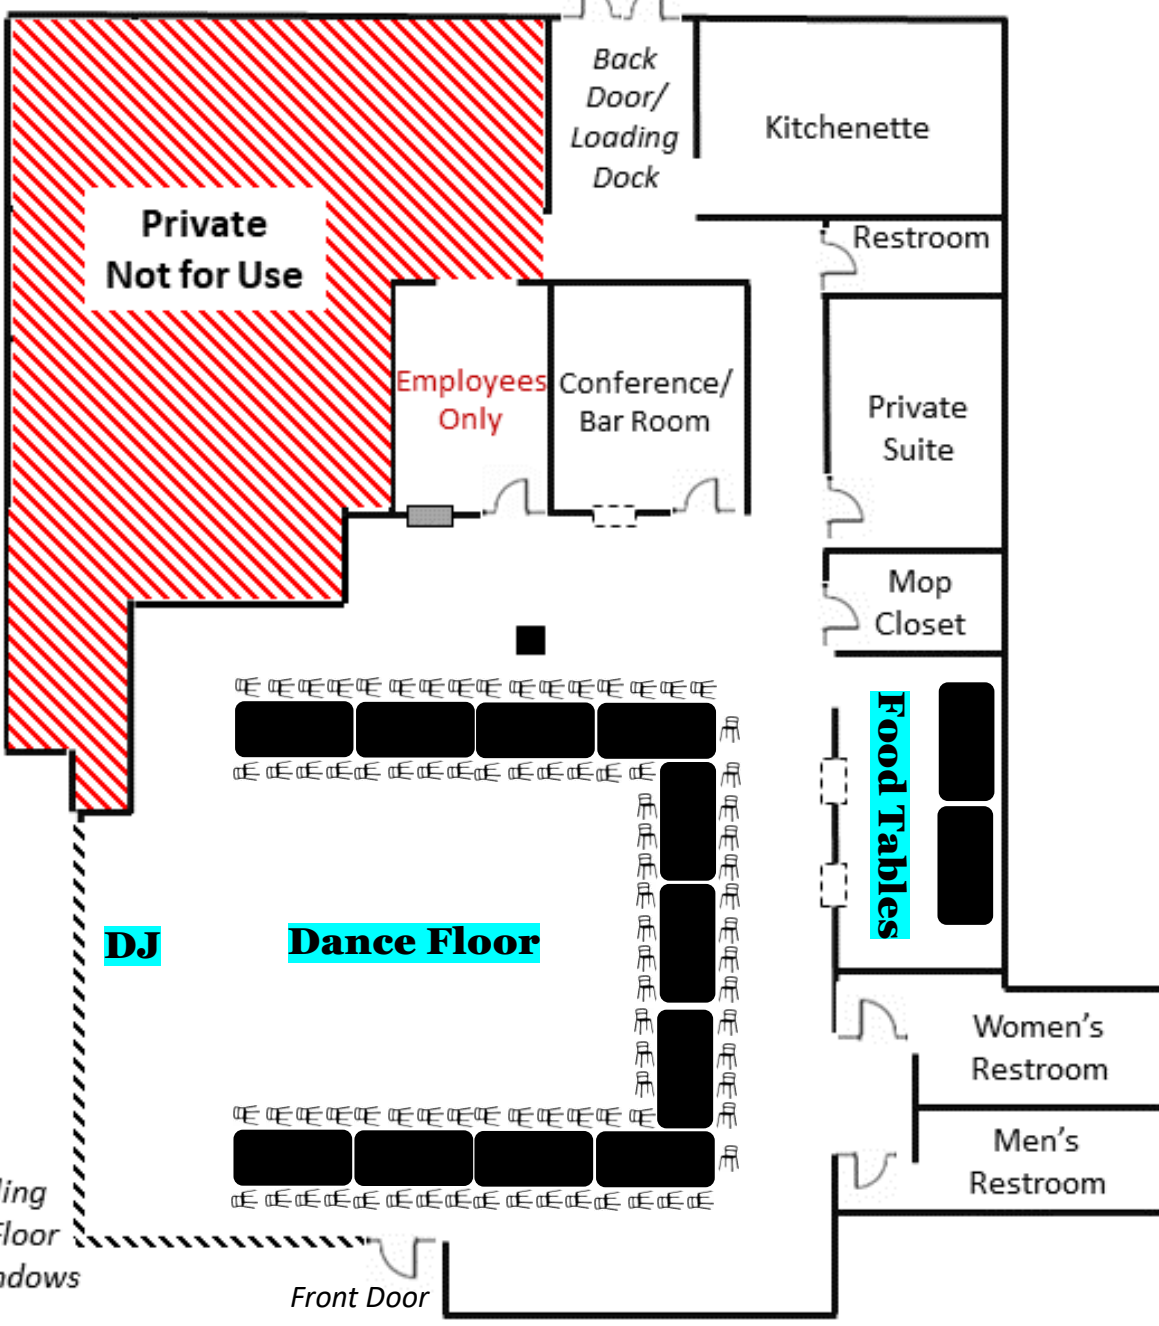

(South Parking Lot & Dumpster)

(East Parking Lot)

(North Parking Lot)

Seating for 84