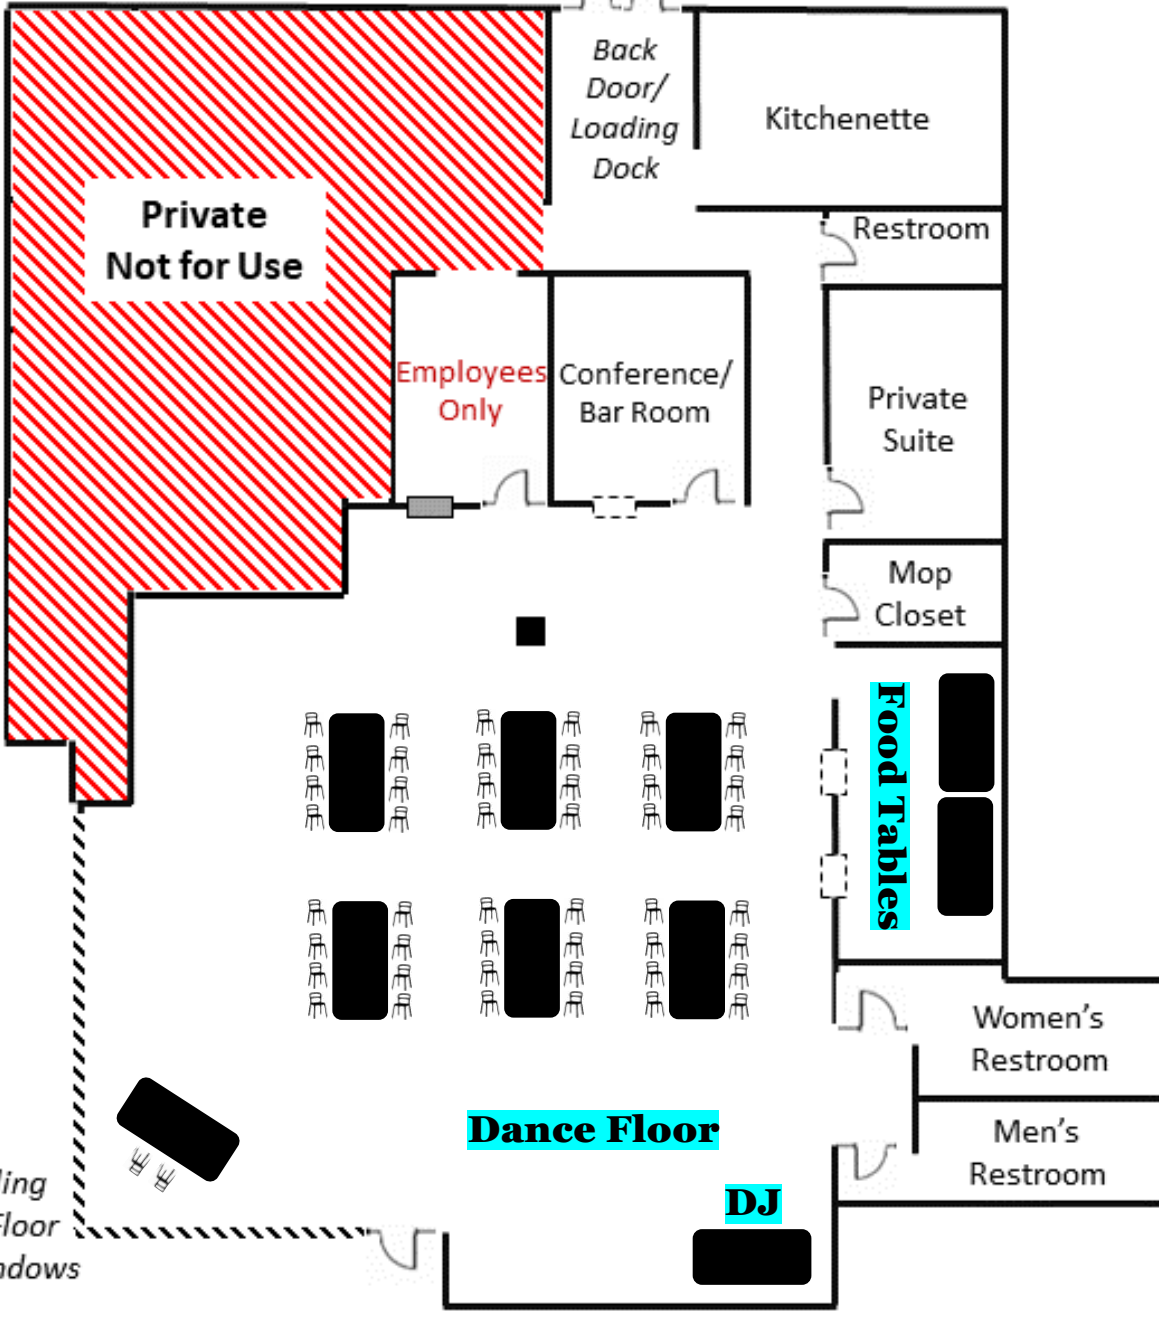

(South Parking Lot & Dumpster)

(East Parking Lot)

(North Parking Lot)

Seating for 50