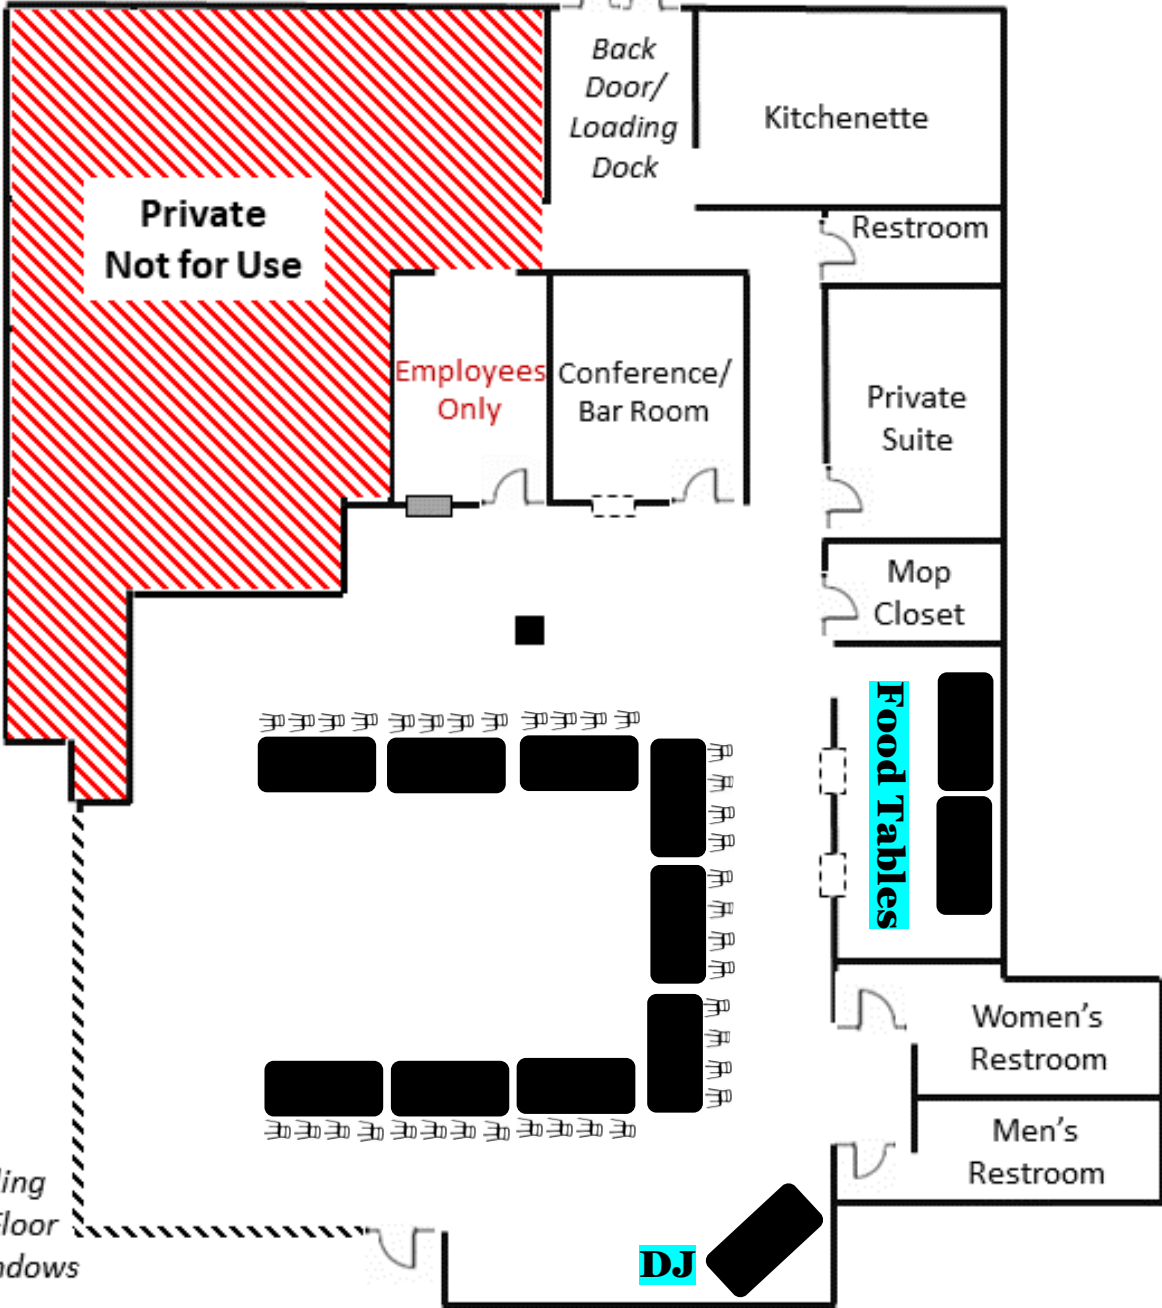

(South Parking Lot & Dumpster)

(East Parking Lot)

Ceiling to Floor Windows

(North Parking Lot)

Seating for 36

(South Parking Lot & Dumpster)

(East Parking Lot)

Ceiling to Floor Windows

(North Parking Lot)

Seating for 66

(South Parking Lot & Dumpster)

(East Parking Lot)

Ceiling to Floor Windows

Front Door

DJ

(North Parking Lot)

Seating for 100

(South Parking Lot & Dumpster)

(East Parking Lot)

Ceiling to Floor Windows

Front Door

(North Parking Lot)

Seating for 100

(South Parking Lot & Dumpster)

Seating for 120

(South Parking Lot & Dumpster)

(East Parking Lot)

Ceiling to Floor Windows

Front Door

(North Parking Lot)

Seating for 120