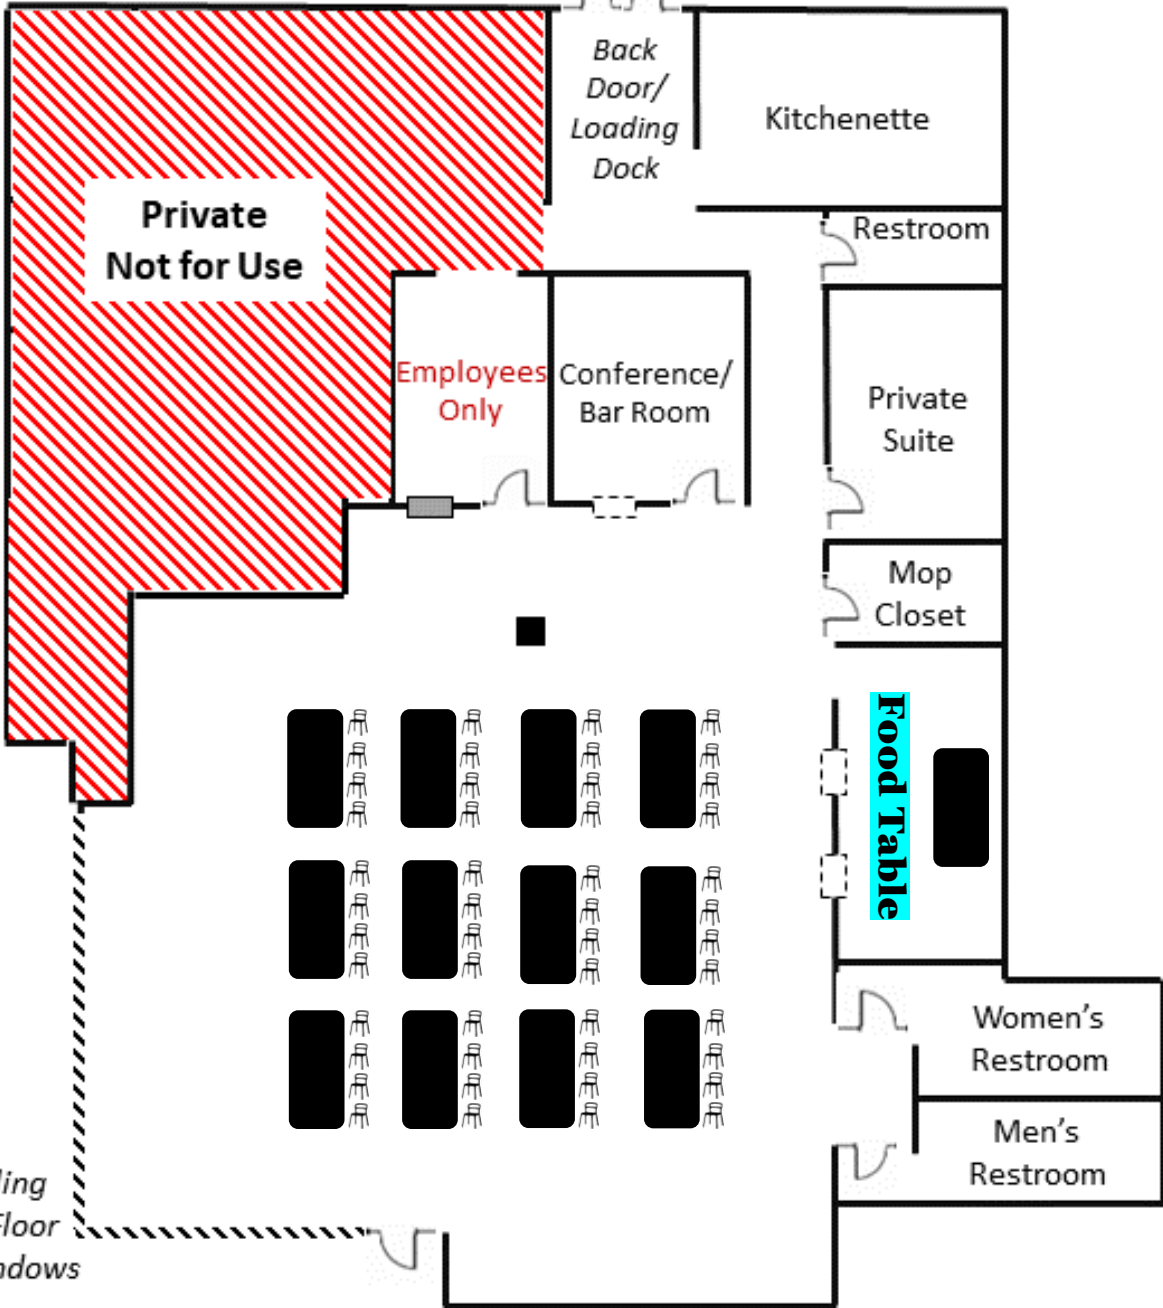

(South Parking Lot & Dumpster)

(East Parking Lot)

Ceiling to Floor Windows

(North Parking Lot)

Seating for 36

(South Parking Lot & Dumpster)

(East Parking Lot)

Ceiling to Floor Windows

(North Parking Lot)

Seating for 66

(South Parking Lot & Dumpster)

(East Parking Lot)

Ceiling to Floor Windows

Front Door

DJ

(North Parking Lot)

Seating for 100

(South Parking Lot & Dumpster)

(East Parking Lot)

Ceiling to Floor Windows

Front Door

(North Parking Lot)

Seating for 100

(South Parking Lot & Dumpster)

Seating for 120

(South Parking Lot & Dumpster)

(East Parking Lot)

Ceiling to Floor Windows

Front Door

(North Parking Lot)

Seating for 120