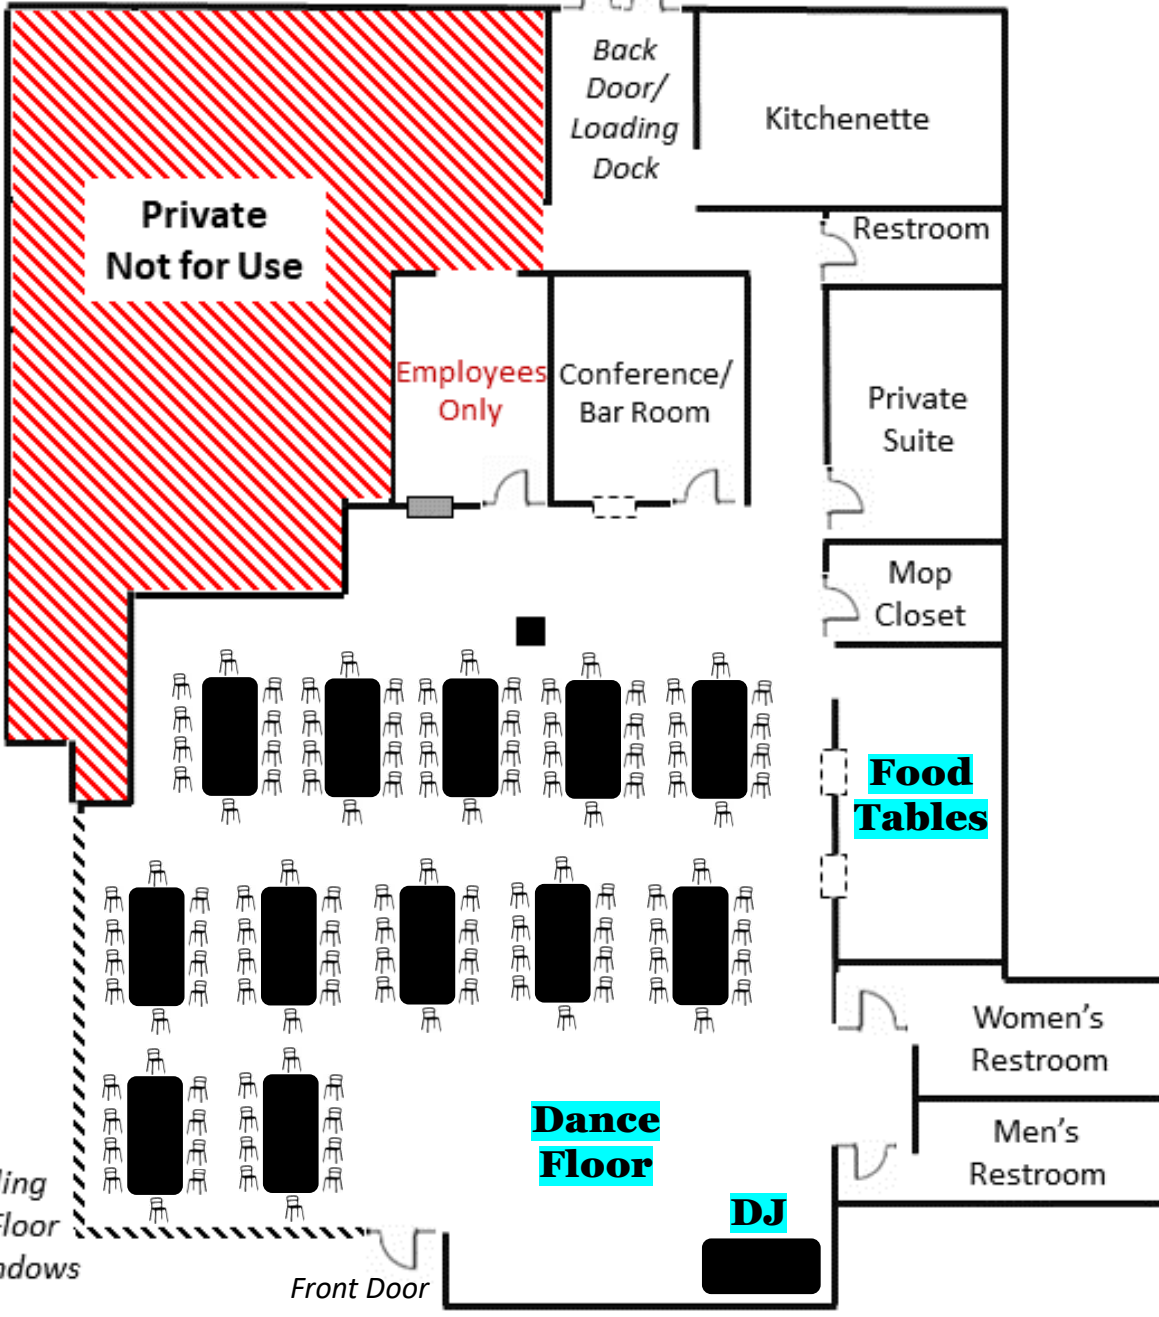

(South Parking Lot & Dumpster)

(East Parking Lot)

Ceiling to Floor Windows

(North Parking Lot)

Seating for 36

(South Parking Lot & Dumpster)

(East Parking Lot)

Ceiling to Floor Windows

Seating for 100

(South Parking Lot & Dumpster)

(East Parking Lot)

Ceiling to Floor Windows

Front Door

(North Parking Lot)

Seating for 100

(South Parking Lot & Dumpster)

(East Parking Lot)

(North Parking Lot)

Seating for 102

(South Parking Lot & Dumpster)

(East Parking Lot)

Ceiling to Floor Windows

Front Door

(North Parking Lot)

Seating for 120

(South Parking Lot & Dumpster)

(East Parking Lot)

Ceiling to Floor Windows

Front Door

(North Parking Lot)

Seating for 120