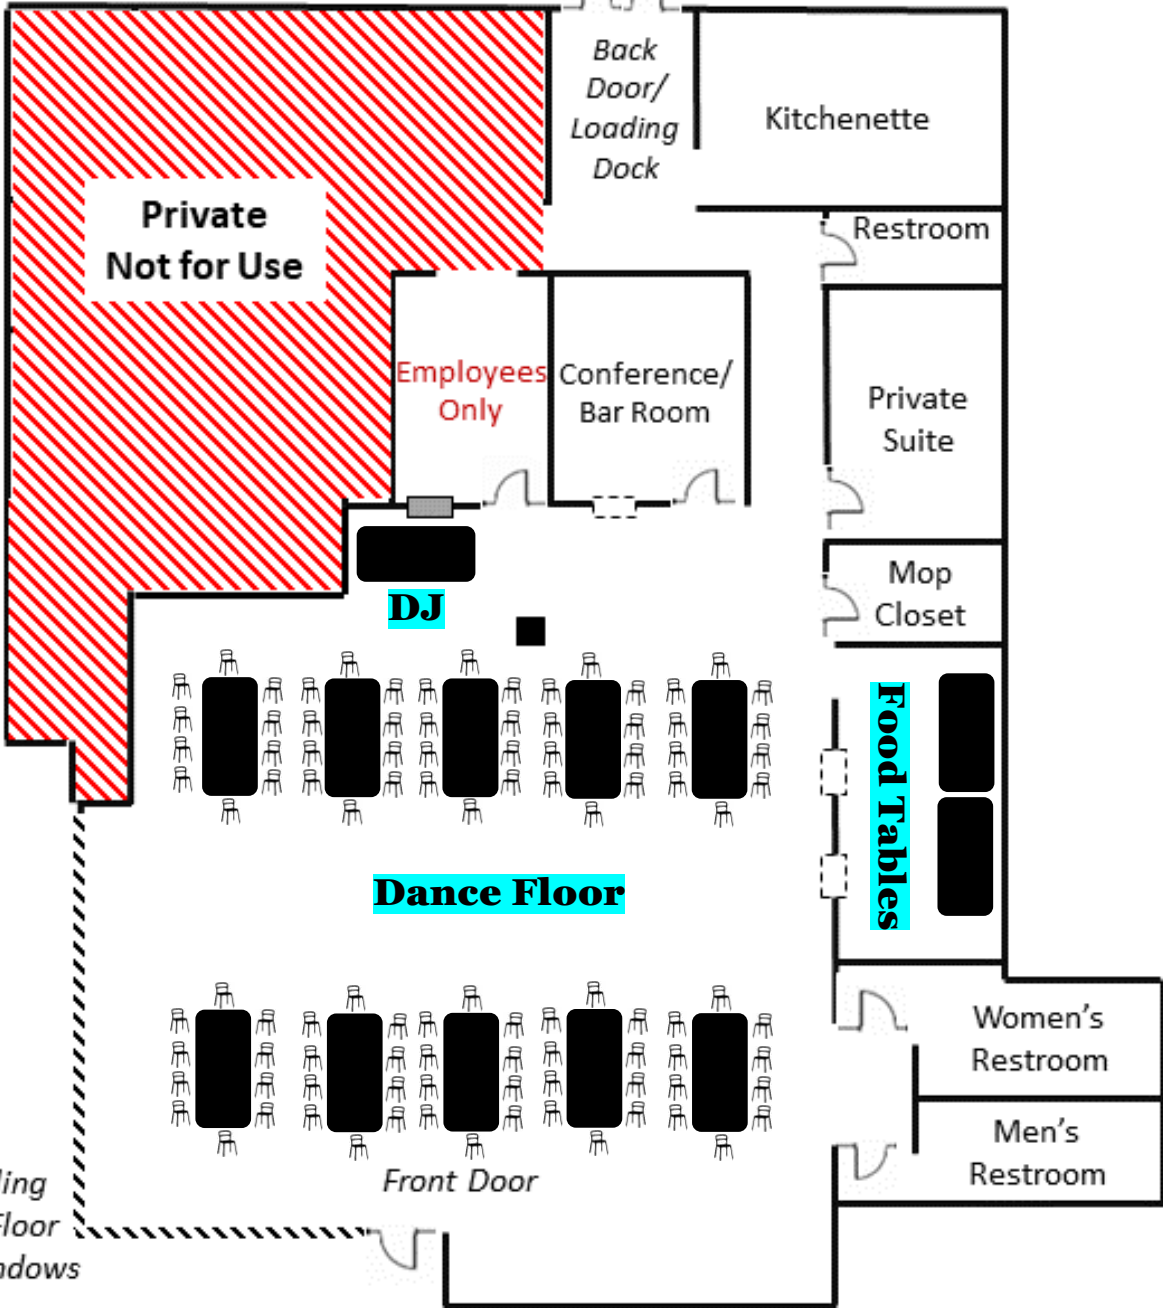

(South Parking Lot & Dumpster)

(East Parking Lot)

(North Parking Lot)

Seating for 100