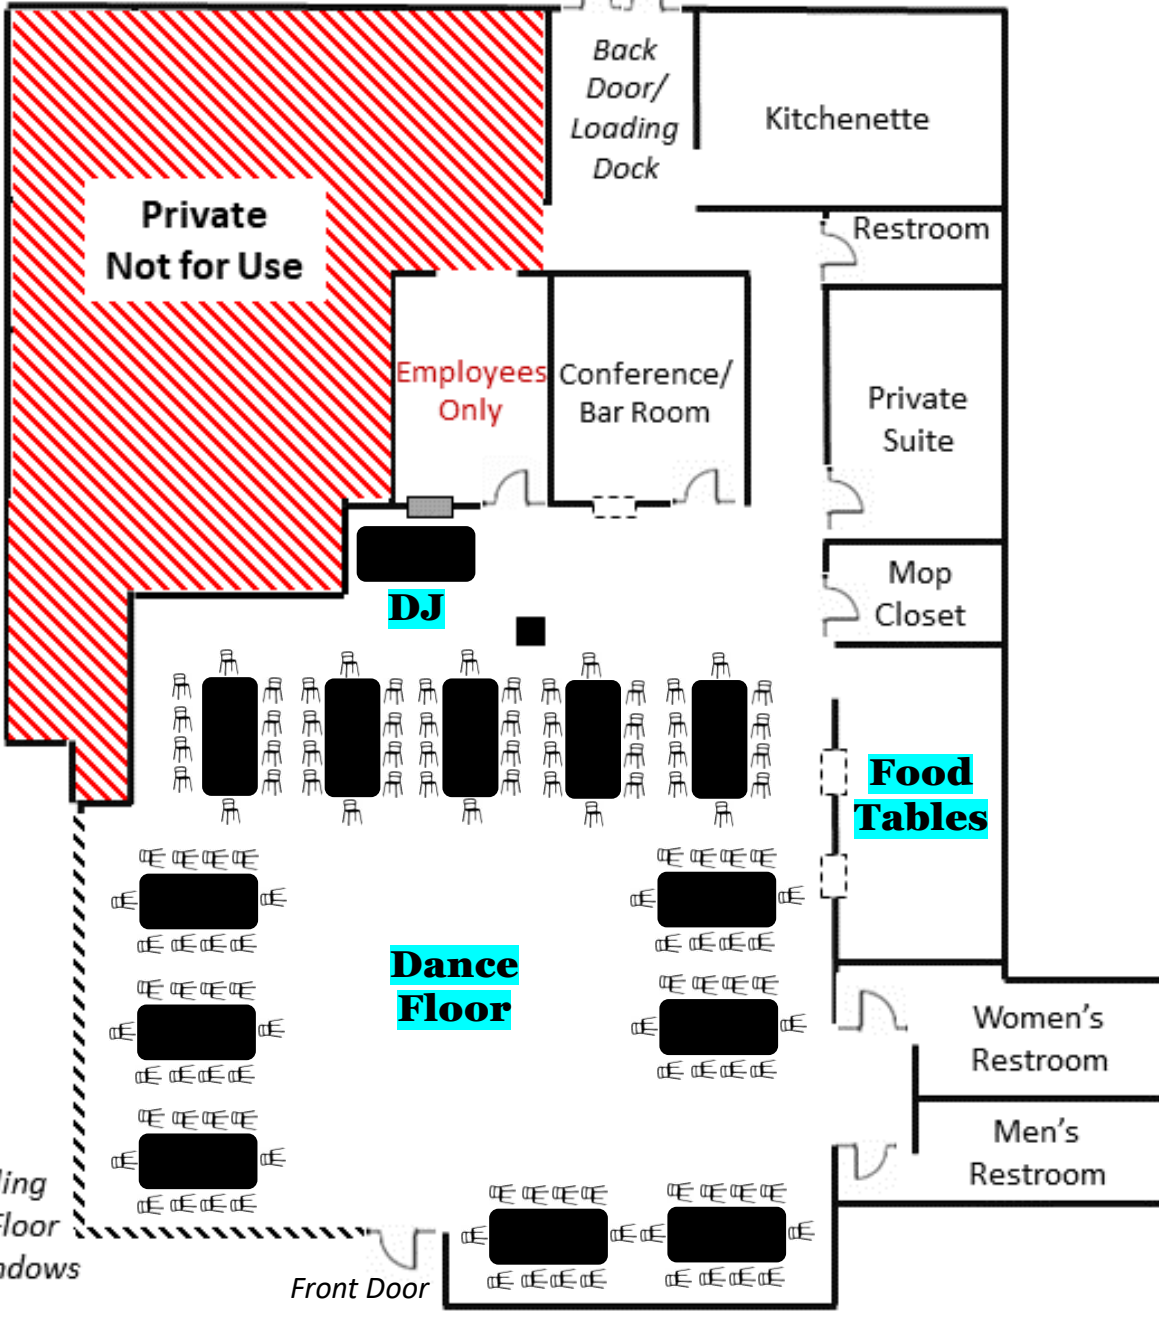

(South Parking Lot & Dumpster)

(East Parking Lot)

Ceiling to Floor Windows

(North Parking Lot)

Seating for 36

(South Parking Lot & Dumpster)

(East Parking Lot)

Ceiling to Floor Windows

Seating for 100

(South Parking Lot & Dumpster)

(East Parking Lot)

Ceiling to Floor Windows

Front Door

(North Parking Lot)

Seating for 100

(South Parking Lot & Dumpster)

(East Parking Lot)

(North Parking Lot)

Seating for 102

(South Parking Lot & Dumpster)

(East Parking Lot)

Ceiling to Floor Windows

Front Door

(North Parking Lot)

Seating for 120

(South Parking Lot & Dumpster)

(East Parking Lot)

Ceiling to Floor Windows

Front Door

(North Parking Lot)

Seating for 120