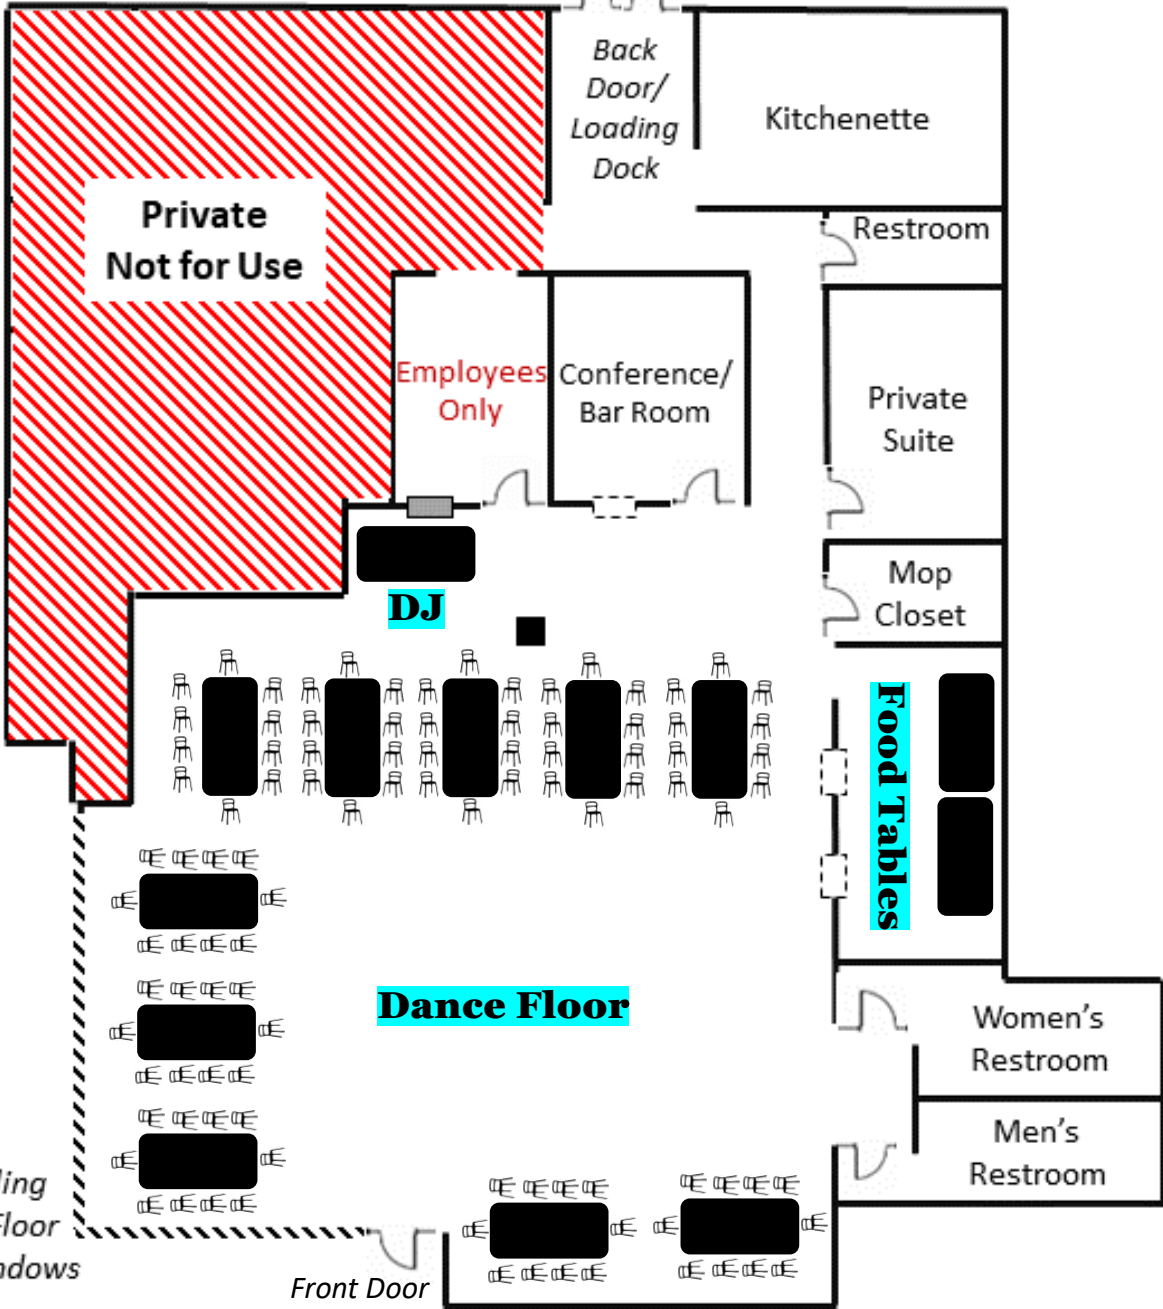

(South Parking Lot & Dumpster)

(East Parking Lot)

Ceiling to Floor Windows

(North Parking Lot)

Seating for 36

(South Parking Lot & Dumpster)

(East Parking Lot)

Ceiling to Floor Windows

(North Parking Lot)

Seating for 66

(South Parking Lot & Dumpster)

(East Parking Lot)

Ceiling to Floor Windows

Front Door

DJ

(North Parking Lot)

Seating for 100

(South Parking Lot & Dumpster)

(East Parking Lot)

Ceiling to Floor Windows

Front Door

(North Parking Lot)

Seating for 100

(South Parking Lot & Dumpster)

Seating for 120

(South Parking Lot & Dumpster)

(East Parking Lot)

Ceiling to Floor Windows

Front Door

(North Parking Lot)

Seating for 120