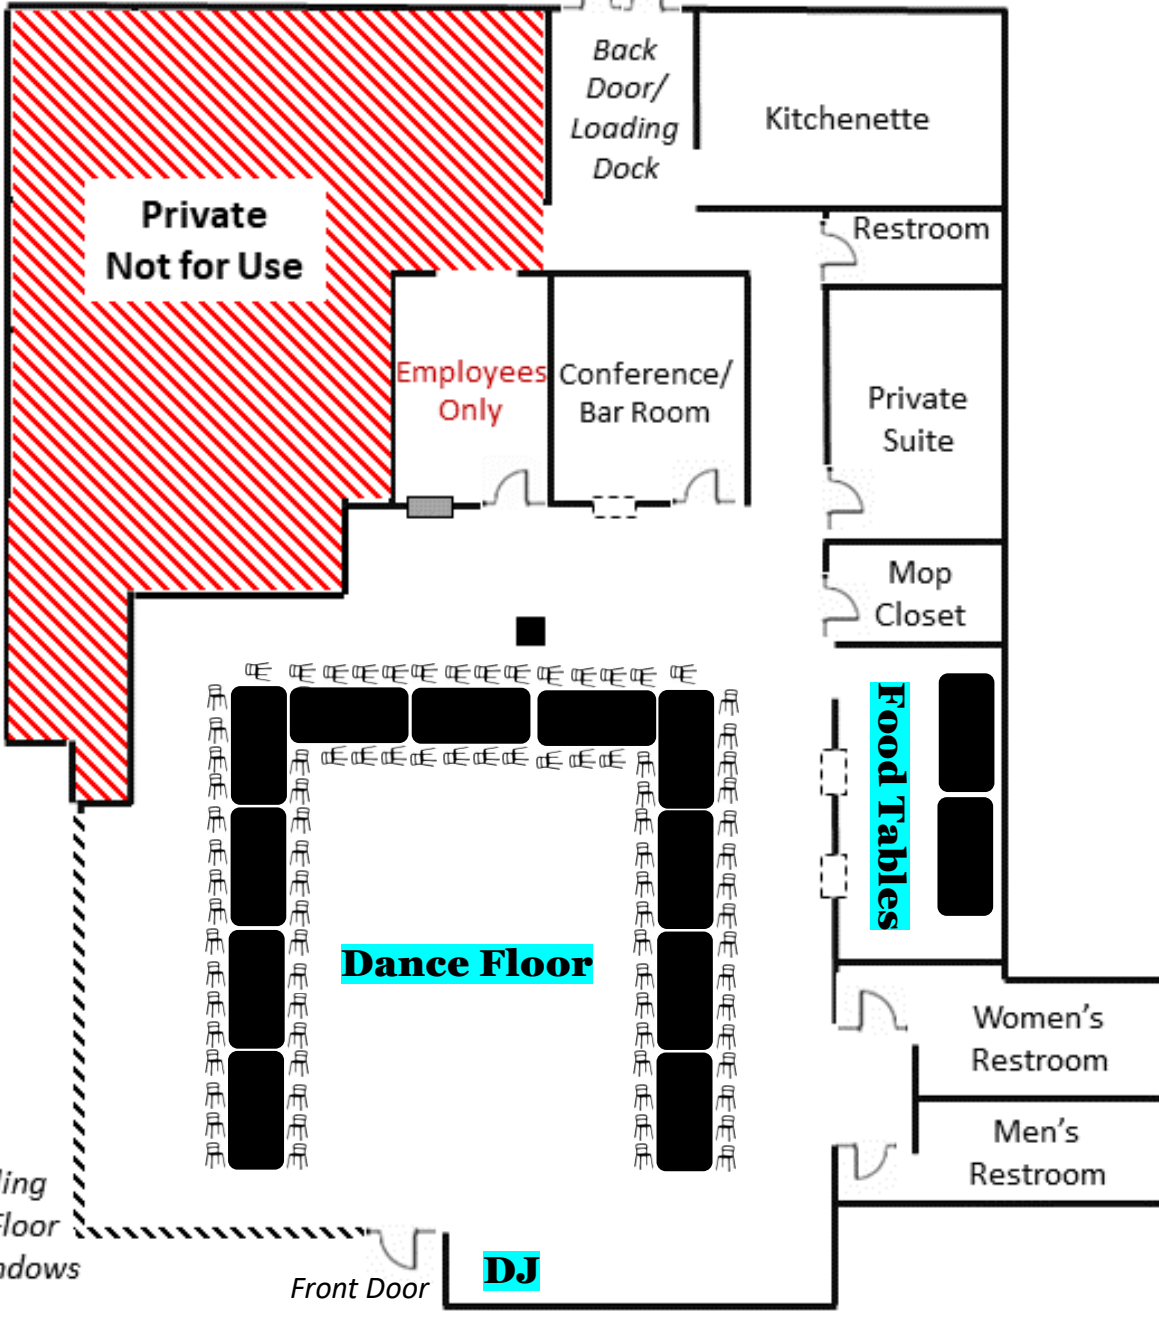

(South Parking Lot & Dumpster)

(East Parking Lot)

Ceiling to Floor Windows

(North Parking Lot)

Seating for 36

(South Parking Lot & Dumpster)

(East Parking Lot)

Ceiling to Floor Windows

(North Parking Lot)

Seating for 66

(South Parking Lot & Dumpster)

(East Parking Lot)

Ceiling to Floor Windows

Front Door

DJ

(North Parking Lot)

Seating for 100

(South Parking Lot & Dumpster)

(East Parking Lot)

Ceiling to Floor Windows

Front Door

(North Parking Lot)

Seating for 100

(South Parking Lot & Dumpster)

Seating for 120

(South Parking Lot & Dumpster)

(East Parking Lot)

Ceiling to Floor Windows

Front Door

(North Parking Lot)

Seating for 120