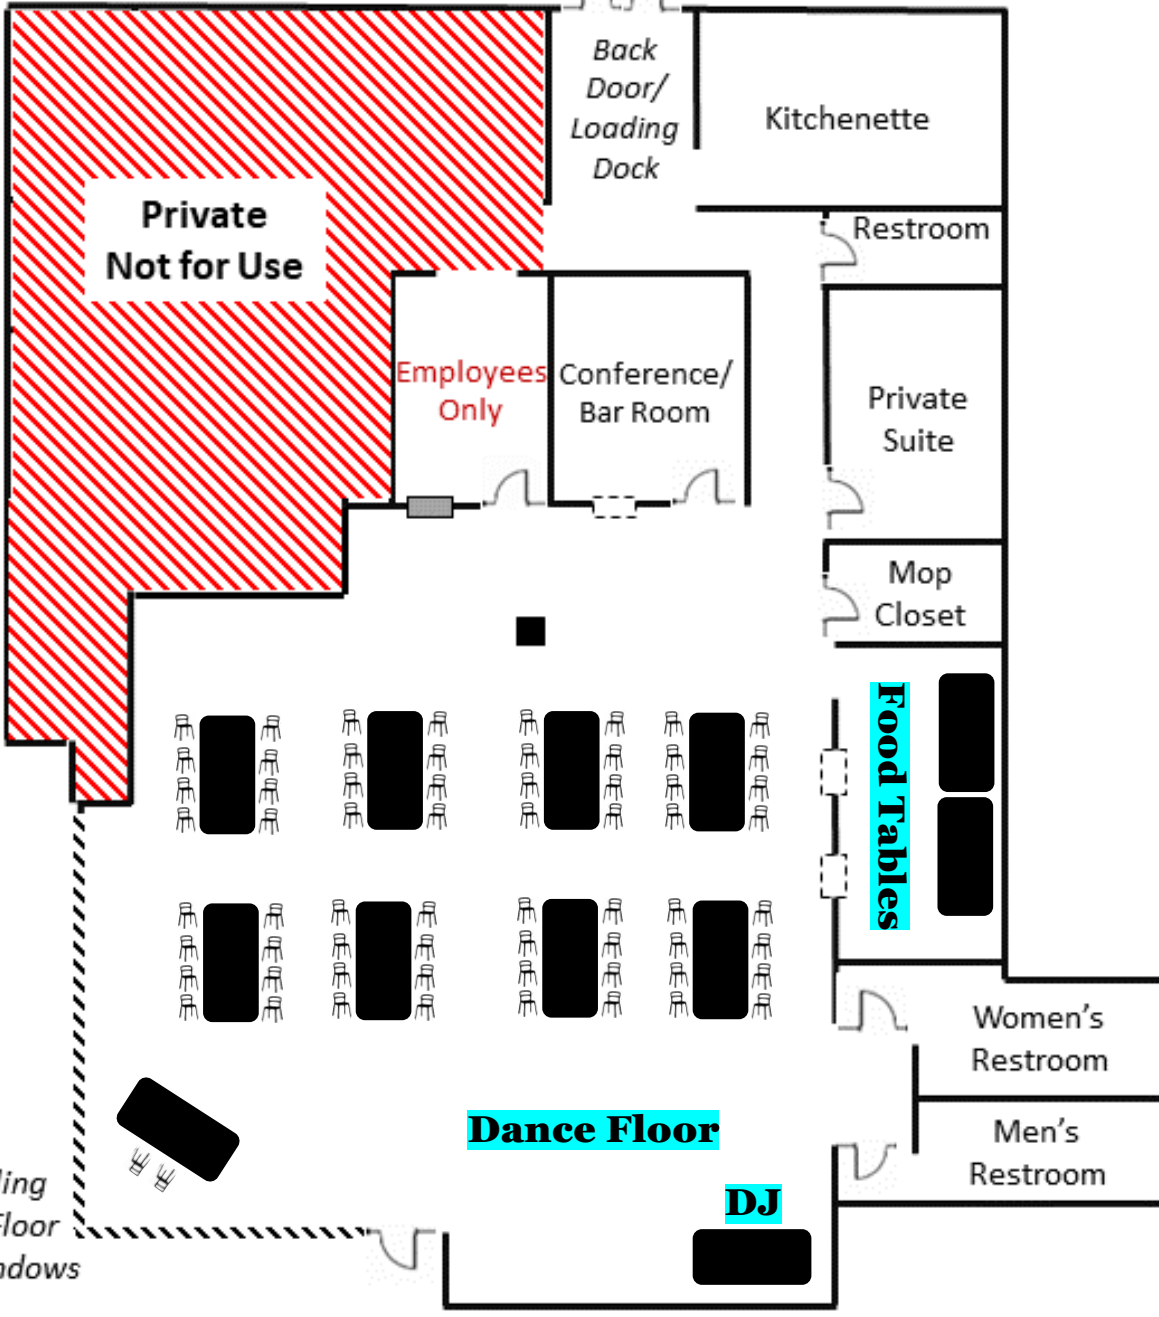

(South Parking Lot & Dumpster)

(East Parking Lot)

(North Parking Lot)

Seating for 66