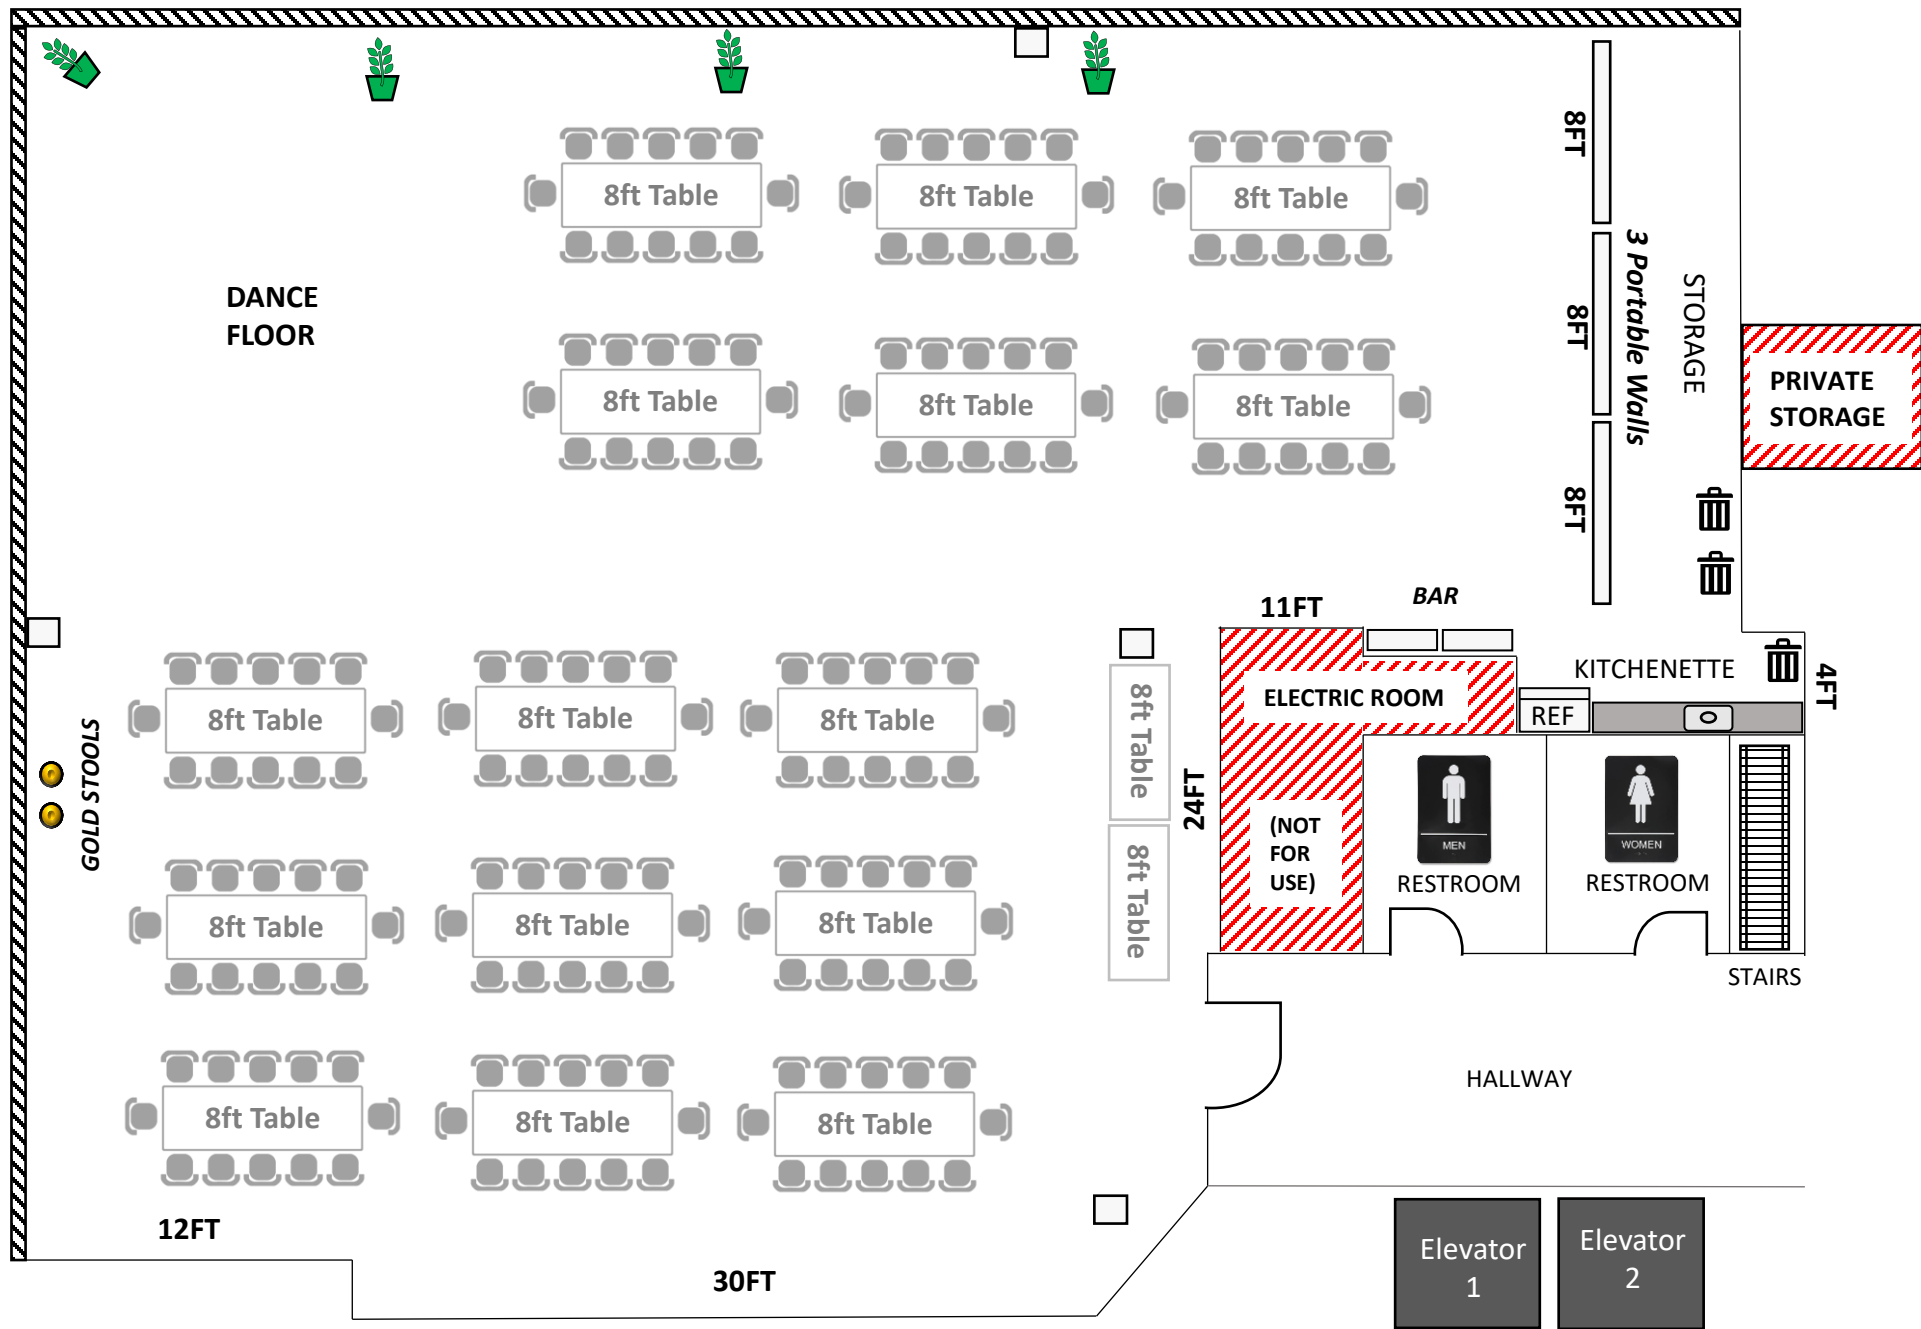

Elevator 1

Elevator 2

GOLD STOOLS

SET #1

SET #2

SET #3

70FT (WALL WITH WINDOWS)

57FT (WALL WITH WINDOWS)

Seating for 60

70FT (WALL WITH WINDOWS)

57FT (WALL WITH WINDOWS)

Seating for 100

70FT (WALL WITH WINDOWS)

57FT (WALL WITH WINDOWS)

Wedding Reception for 65

COVID Spacing

70FT (WALL WITH WINDOWS)

57FT (WALL WITH WINDOWS)

Seating for 100

70FT (WALL WITH WINDOWS)

57FT (WALL WITH WINDOWS)

Seating for 110

70FT (WALL WITH WINDOWS)

57FT (WALL WITH WINDOWS)

Seating for 120

70FT (WALL WITH WINDOWS)

57FT (WALL WITH WINDOWS)

Seating for 100

70FT (WALL WITH WINDOWS)

57FT (WALL WITH WINDOWS)

Seating for 100

(Designed for room flip)