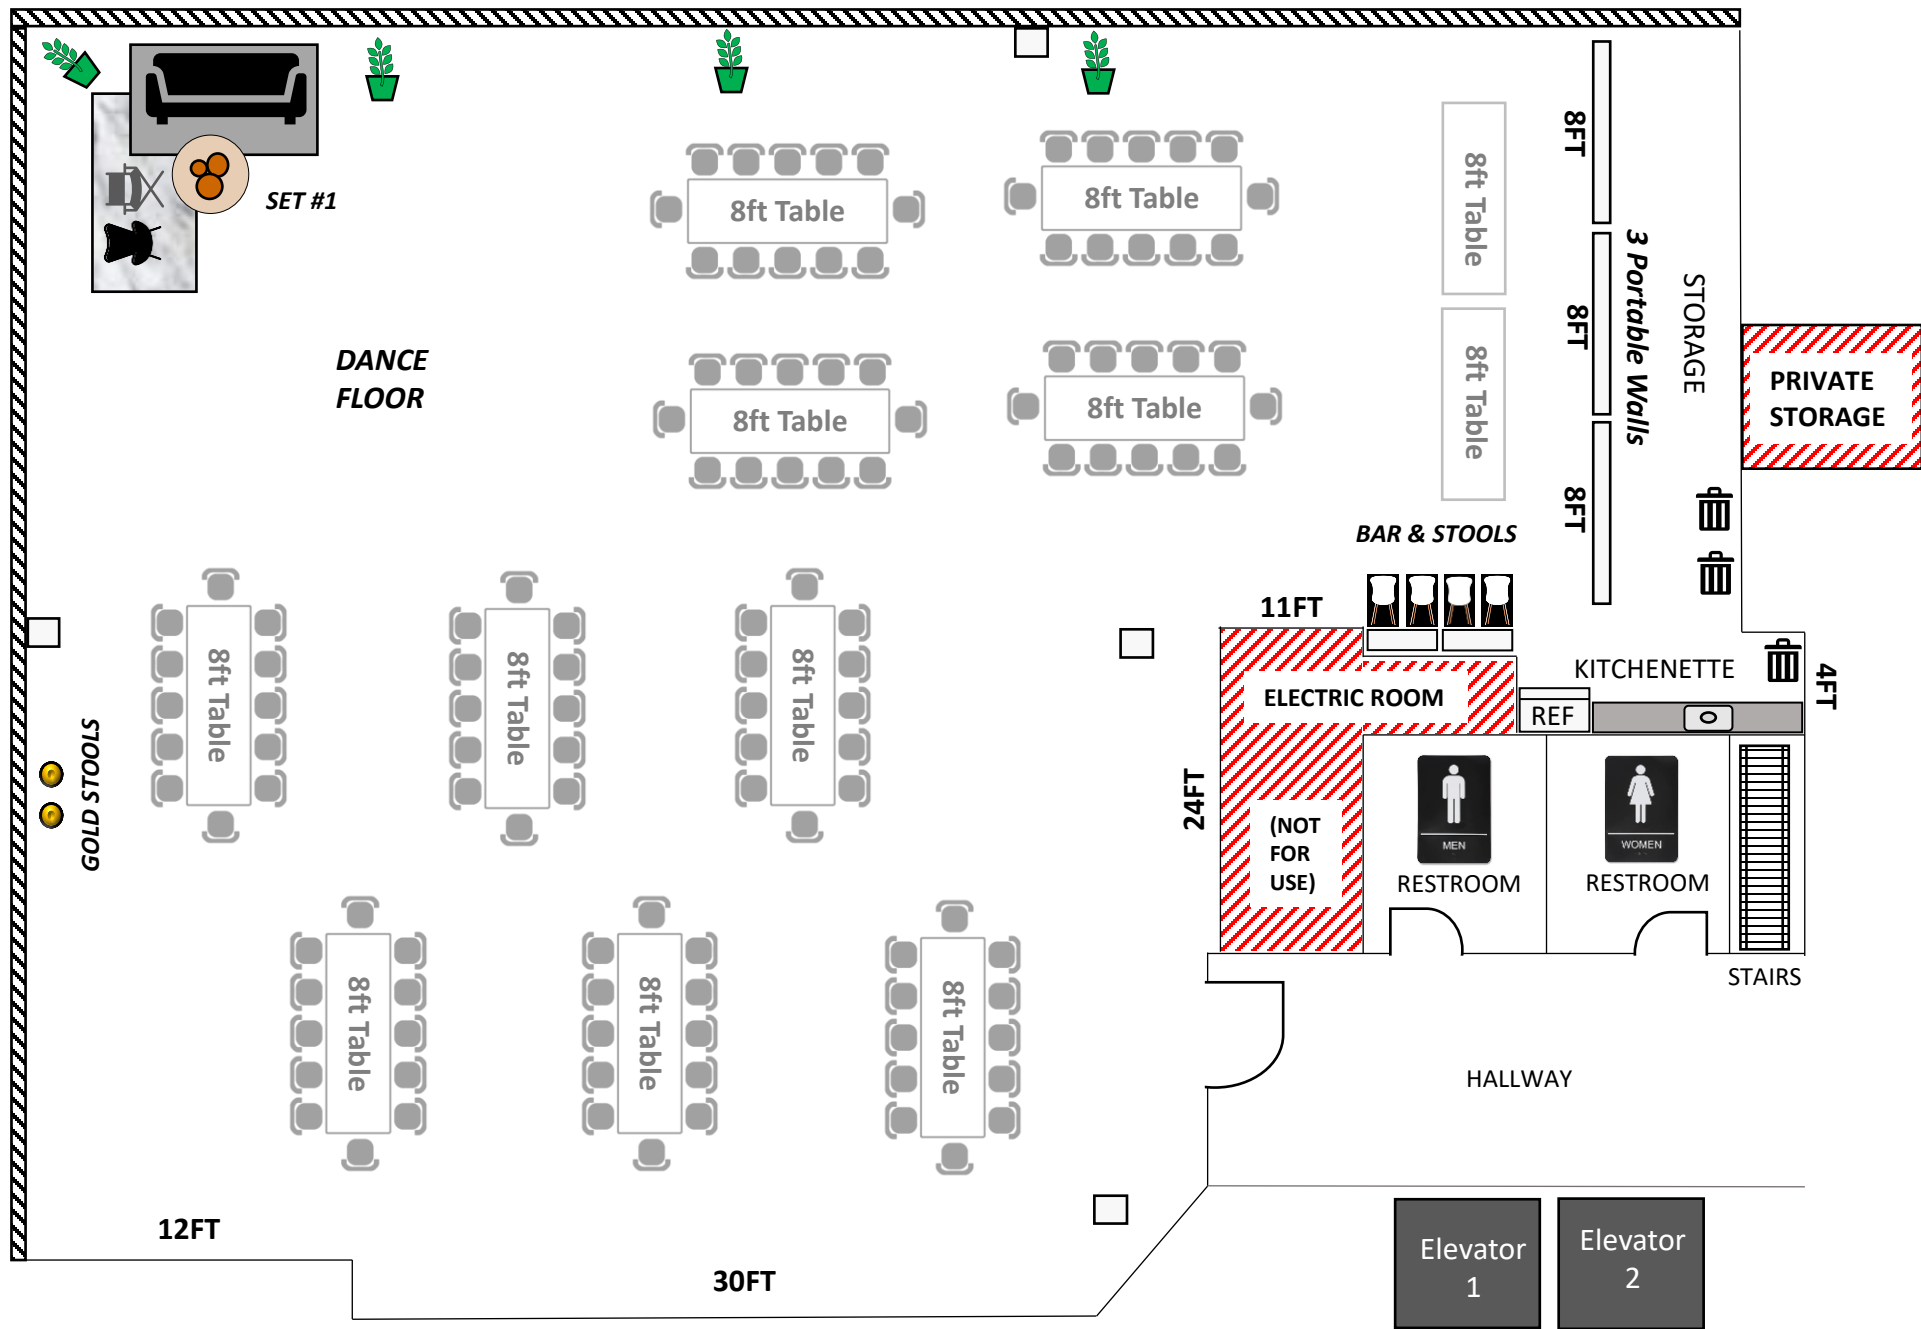

Elevator 1

Elevator 2

GOLD STOOLS

SET #1

SET #2

SET #3

70FT (WALL WITH WINDOWS)

57FT (WALL WITH WINDOWS)

Seating for 60

70FT (WALL WITH WINDOWS)

57FT (WALL WITH WINDOWS)

Seating for 100

70FT (WALL WITH WINDOWS)

57FT (WALL WITH WINDOWS)

Wedding Reception for 65

COVID Spacing

70FT (WALL WITH WINDOWS)

57FT (WALL WITH WINDOWS)

Seating for 100

70FT (WALL WITH WINDOWS)

57FT (WALL WITH WINDOWS)

Seating for 110

70FT (WALL WITH WINDOWS)

57FT (WALL WITH WINDOWS)

Seating for 120

70FT (WALL WITH WINDOWS)

57FT (WALL WITH WINDOWS)

Seating for 100

70FT (WALL WITH WINDOWS)

57FT (WALL WITH WINDOWS)

Seating for 100

(Designed for room flip)