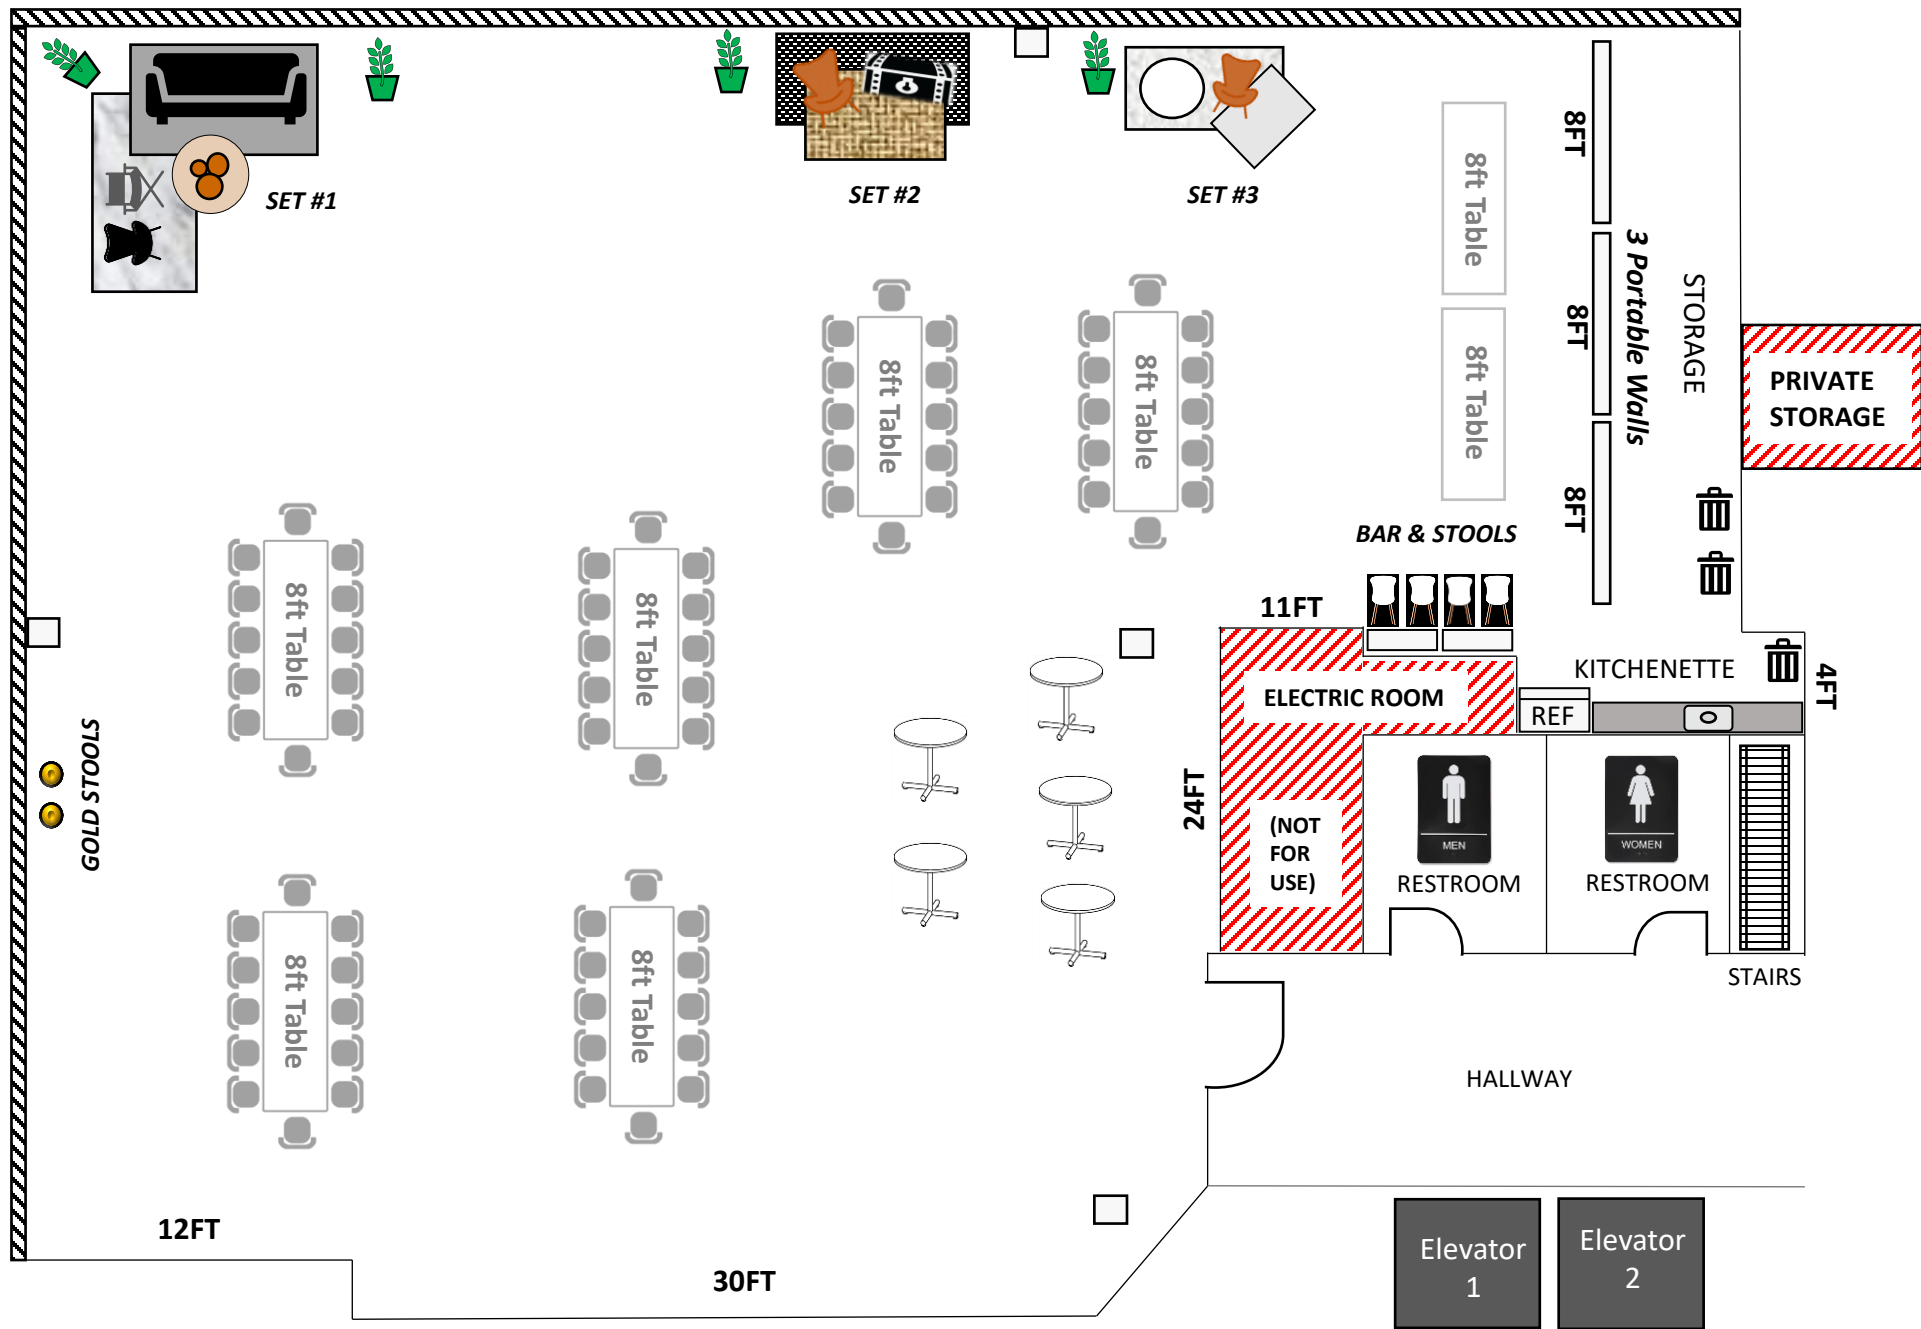

Elevator 1

Elevator 2

GOLD STOOLS

SET #1

SET #2

SET #3

70FT (WALL WITH WINDOWS)

57FT (WALL WITH WINDOWS)

Seating for 60

70FT (WALL WITH WINDOWS)

57FT (WALL WITH WINDOWS)

Seating for 100

70FT (WALL WITH WINDOWS)

57FT (WALL WITH WINDOWS)

Wedding Reception for 65

COVID Spacing

70FT (WALL WITH WINDOWS)

57FT (WALL WITH WINDOWS)

Seating for 100

70FT (WALL WITH WINDOWS)

57FT (WALL WITH WINDOWS)

Seating for 110

70FT (WALL WITH WINDOWS)

57FT (WALL WITH WINDOWS)

Seating for 120

70FT (WALL WITH WINDOWS)

57FT (WALL WITH WINDOWS)

Seating for 100

70FT (WALL WITH WINDOWS)

57FT (WALL WITH WINDOWS)

Seating for 100

(Designed for room flip)