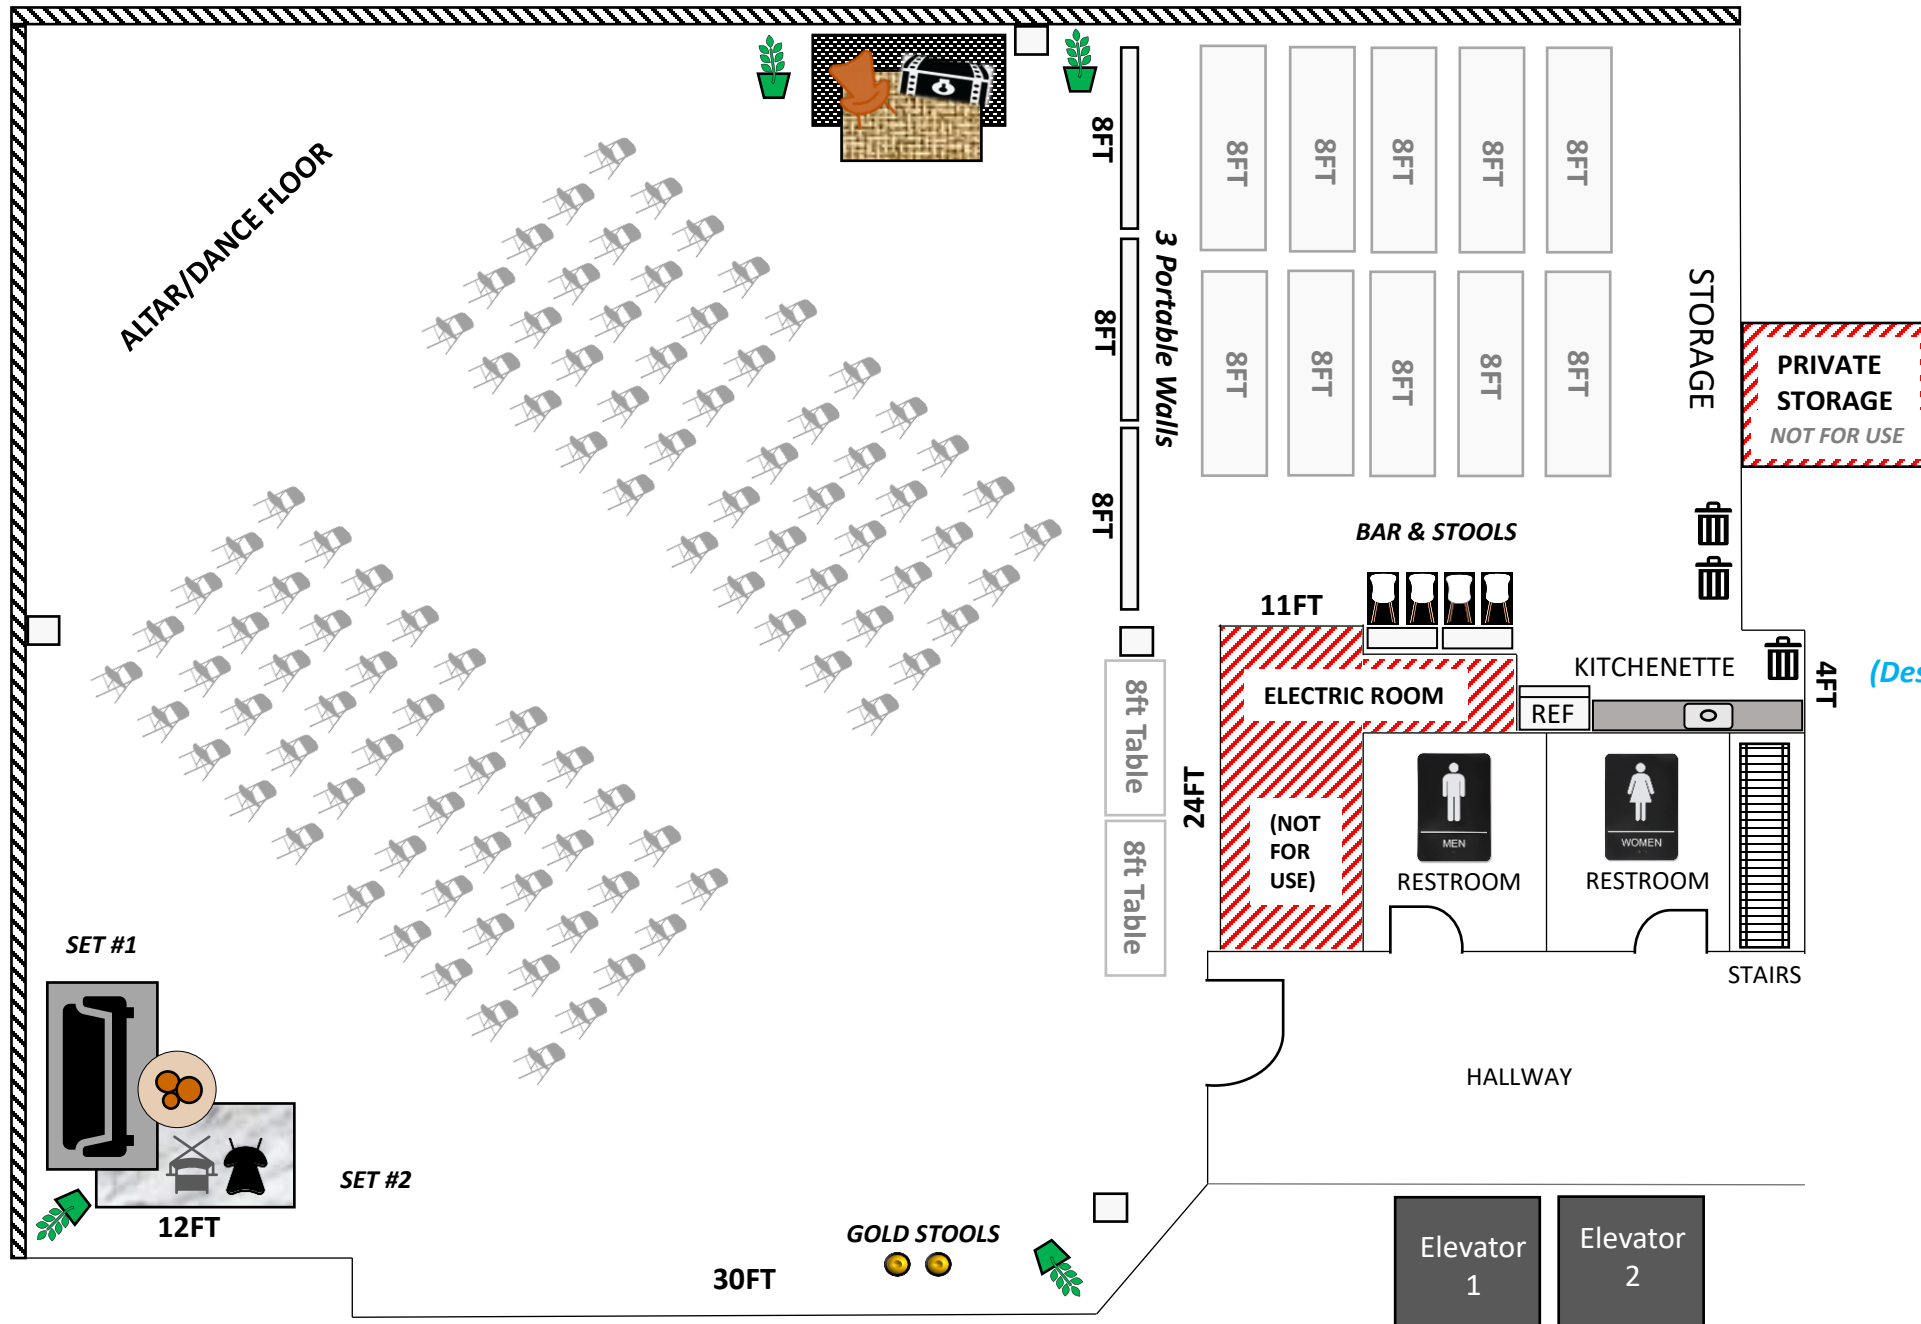

Seating for 120

70FT (WALL WITH WINDOWS)

57FT (WALL WITH WINDOWS)

Seating for 100

70FT (WALL WITH WINDOWS)

57FT (WALL WITH WINDOWS)

Seating for 100

(Designed for room flip)

70FT (WALL WITH WINDOWS)

57FT (WALL WITH WINDOWS)

Seating for 100

(Designed for room flip)

70FT (WALL WITH WINDOWS)

57FT (WALL WITH WINDOWS)

Seating for 100

(Designed for room flip)