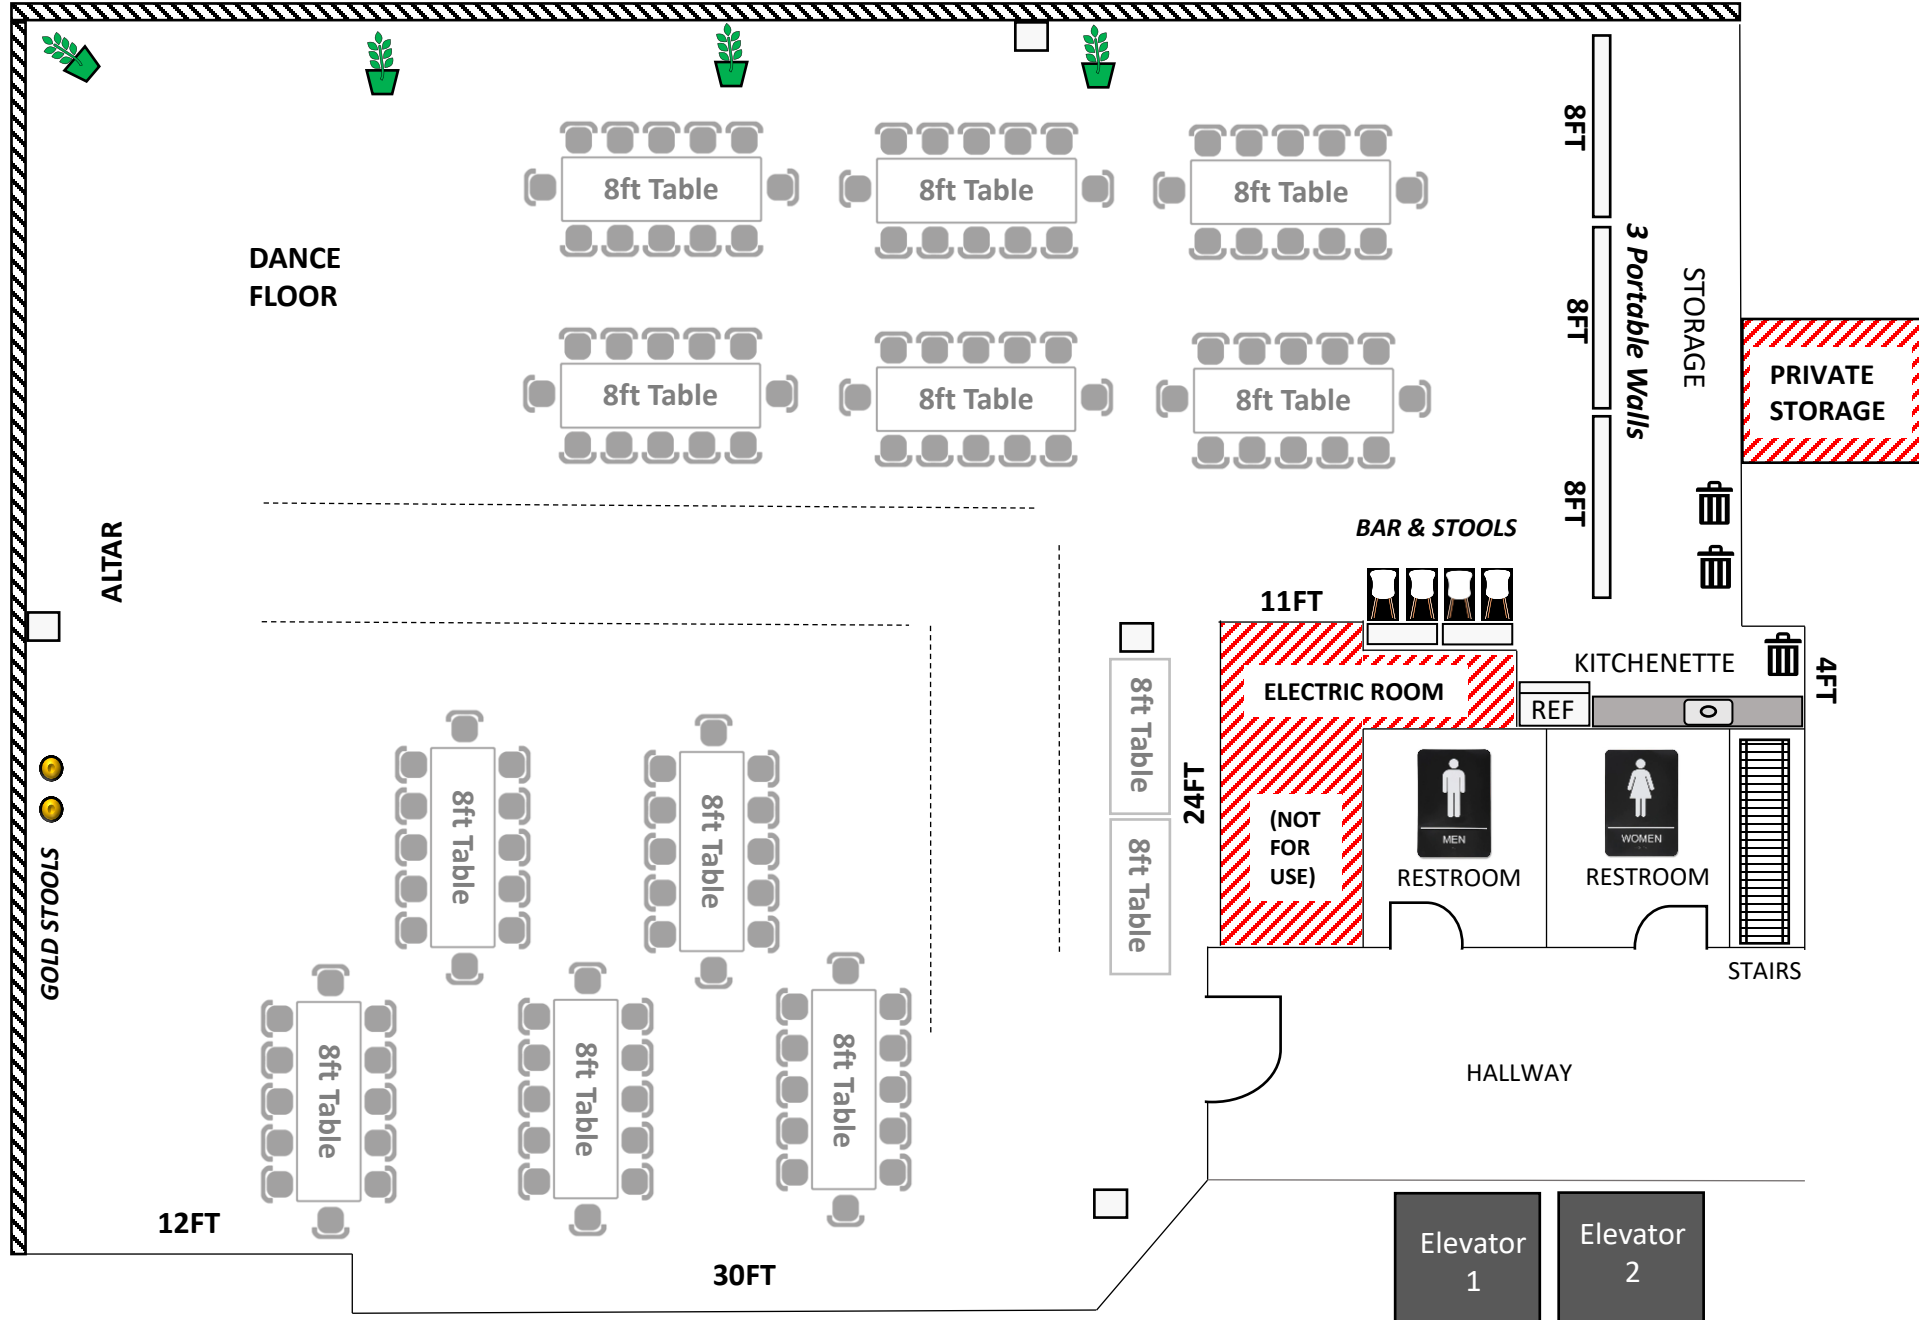

Seating for 60

70FT (WALL WITH WINDOWS)

57FT (WALL WITH WINDOWS)

Seating for 100

70FT (WALL WITH WINDOWS)

57FT (WALL WITH WINDOWS)

Wedding Reception for 65

COVID Spacing

70FT (WALL WITH WINDOWS)

57FT (WALL WITH WINDOWS)

Seating for 100

70FT (WALL WITH WINDOWS)

57FT (WALL WITH WINDOWS)

Seating for 110

70FT (WALL WITH WINDOWS)

57FT (WALL WITH WINDOWS)

Seating for 120

70FT (WALL WITH WINDOWS)

57FT (WALL WITH WINDOWS)

Seating for 100

70FT (WALL WITH WINDOWS)

57FT (WALL WITH WINDOWS)

Seating for 100

(Designed for room flip)

70FT (WALL WITH WINDOWS)

57FT (WALL WITH WINDOWS)

Seating for 100

(Designed for room flip)

70FT (WALL WITH WINDOWS)

57FT (WALL WITH WINDOWS)

Seating for 100

(Designed for room flip)