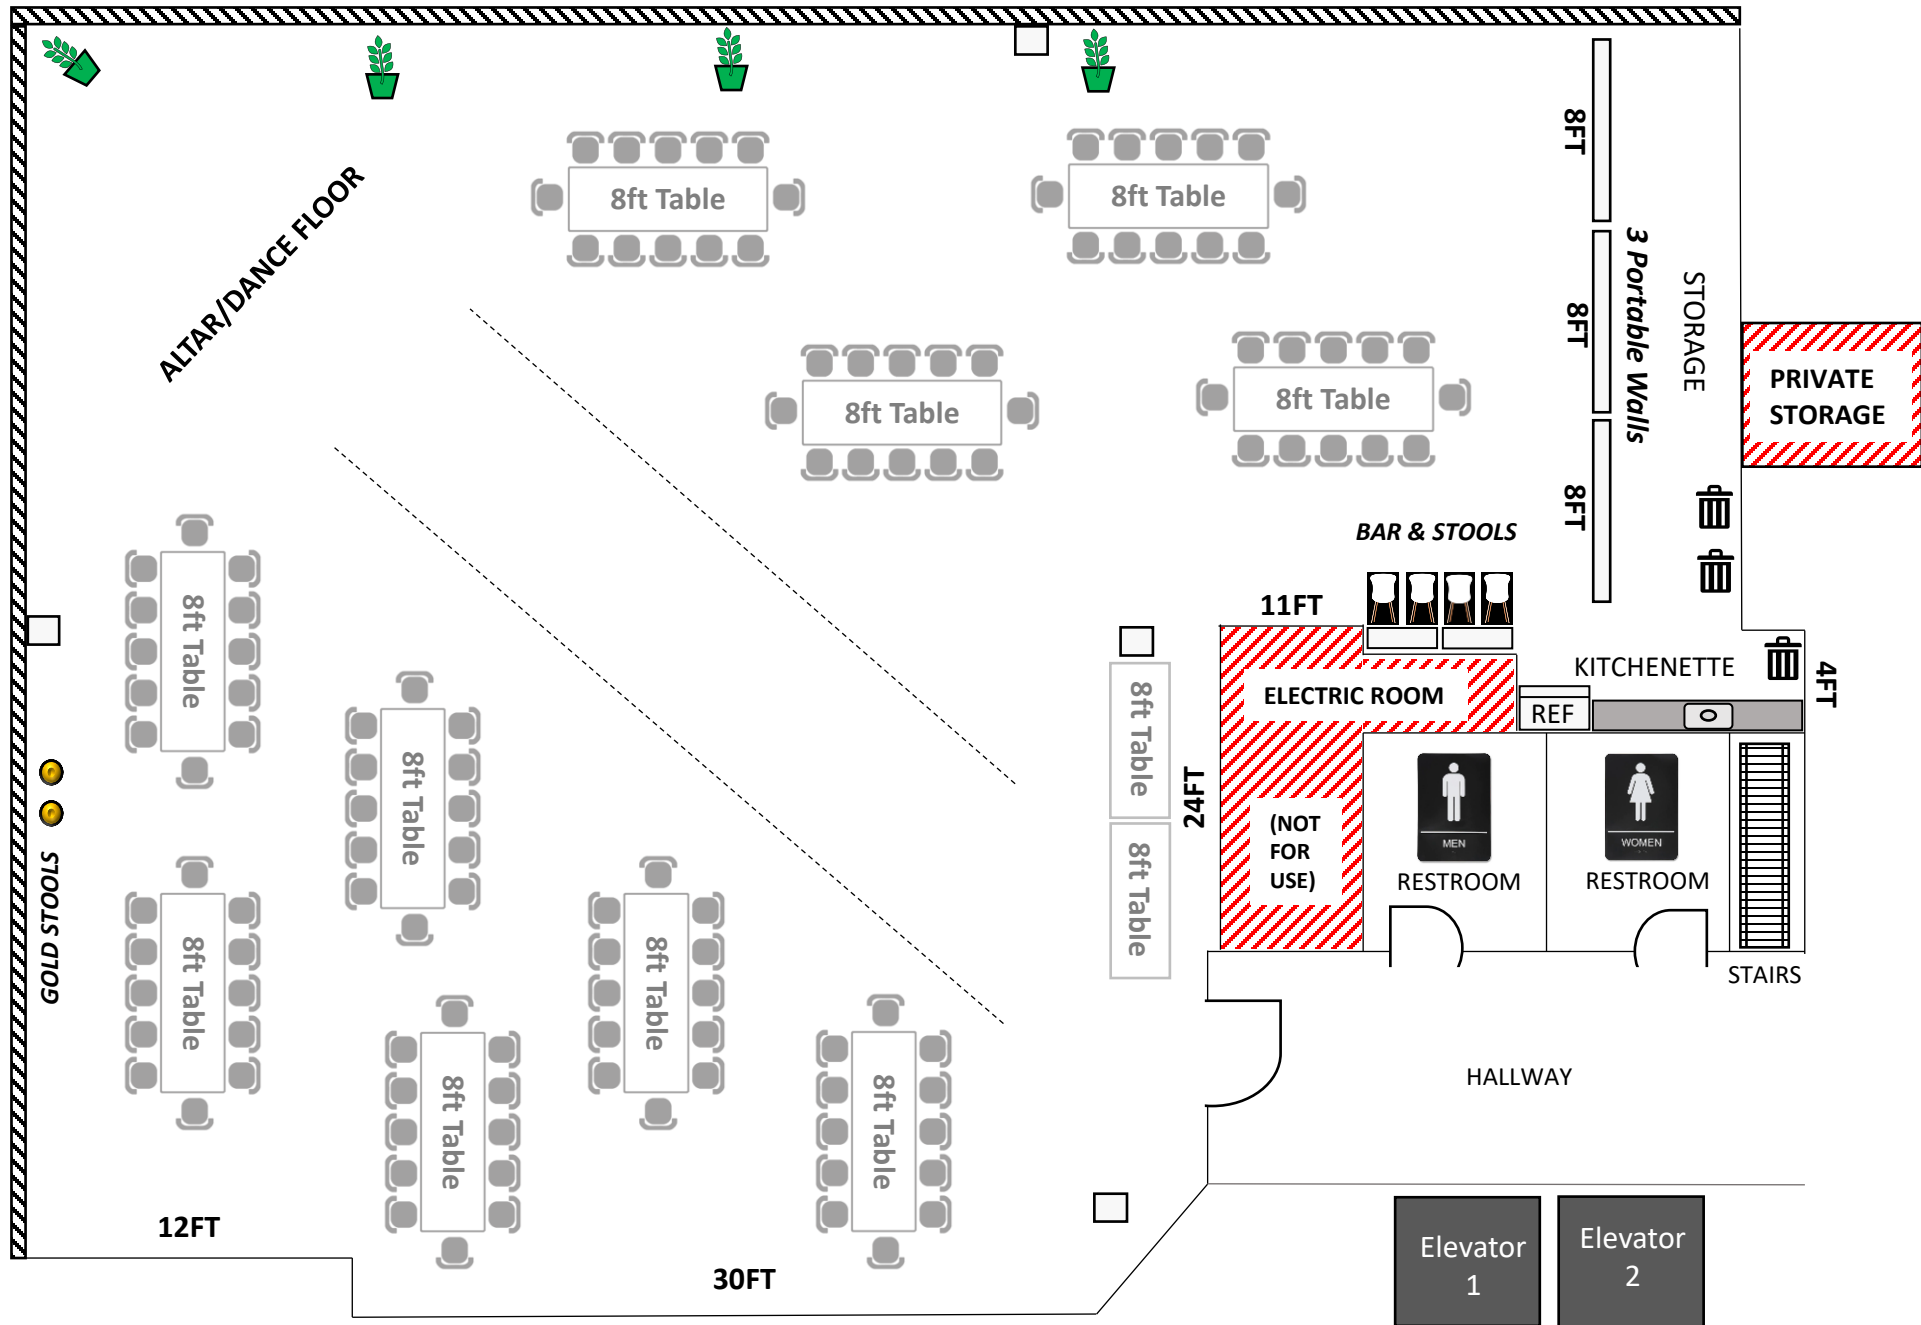

Seating for 60

70FT (WALL WITH WINDOWS)

57FT (WALL WITH WINDOWS)

Seating for 100

70FT (WALL WITH WINDOWS)

57FT (WALL WITH WINDOWS)

Wedding Reception for 65

COVID Spacing

70FT (WALL WITH WINDOWS)

57FT (WALL WITH WINDOWS)

Seating for 100

70FT (WALL WITH WINDOWS)

57FT (WALL WITH WINDOWS)

Seating for 110

70FT (WALL WITH WINDOWS)

57FT (WALL WITH WINDOWS)

Seating for 120

70FT (WALL WITH WINDOWS)

57FT (WALL WITH WINDOWS)

Seating for 100

70FT (WALL WITH WINDOWS)

57FT (WALL WITH WINDOWS)

Seating for 100

(Designed for room flip)