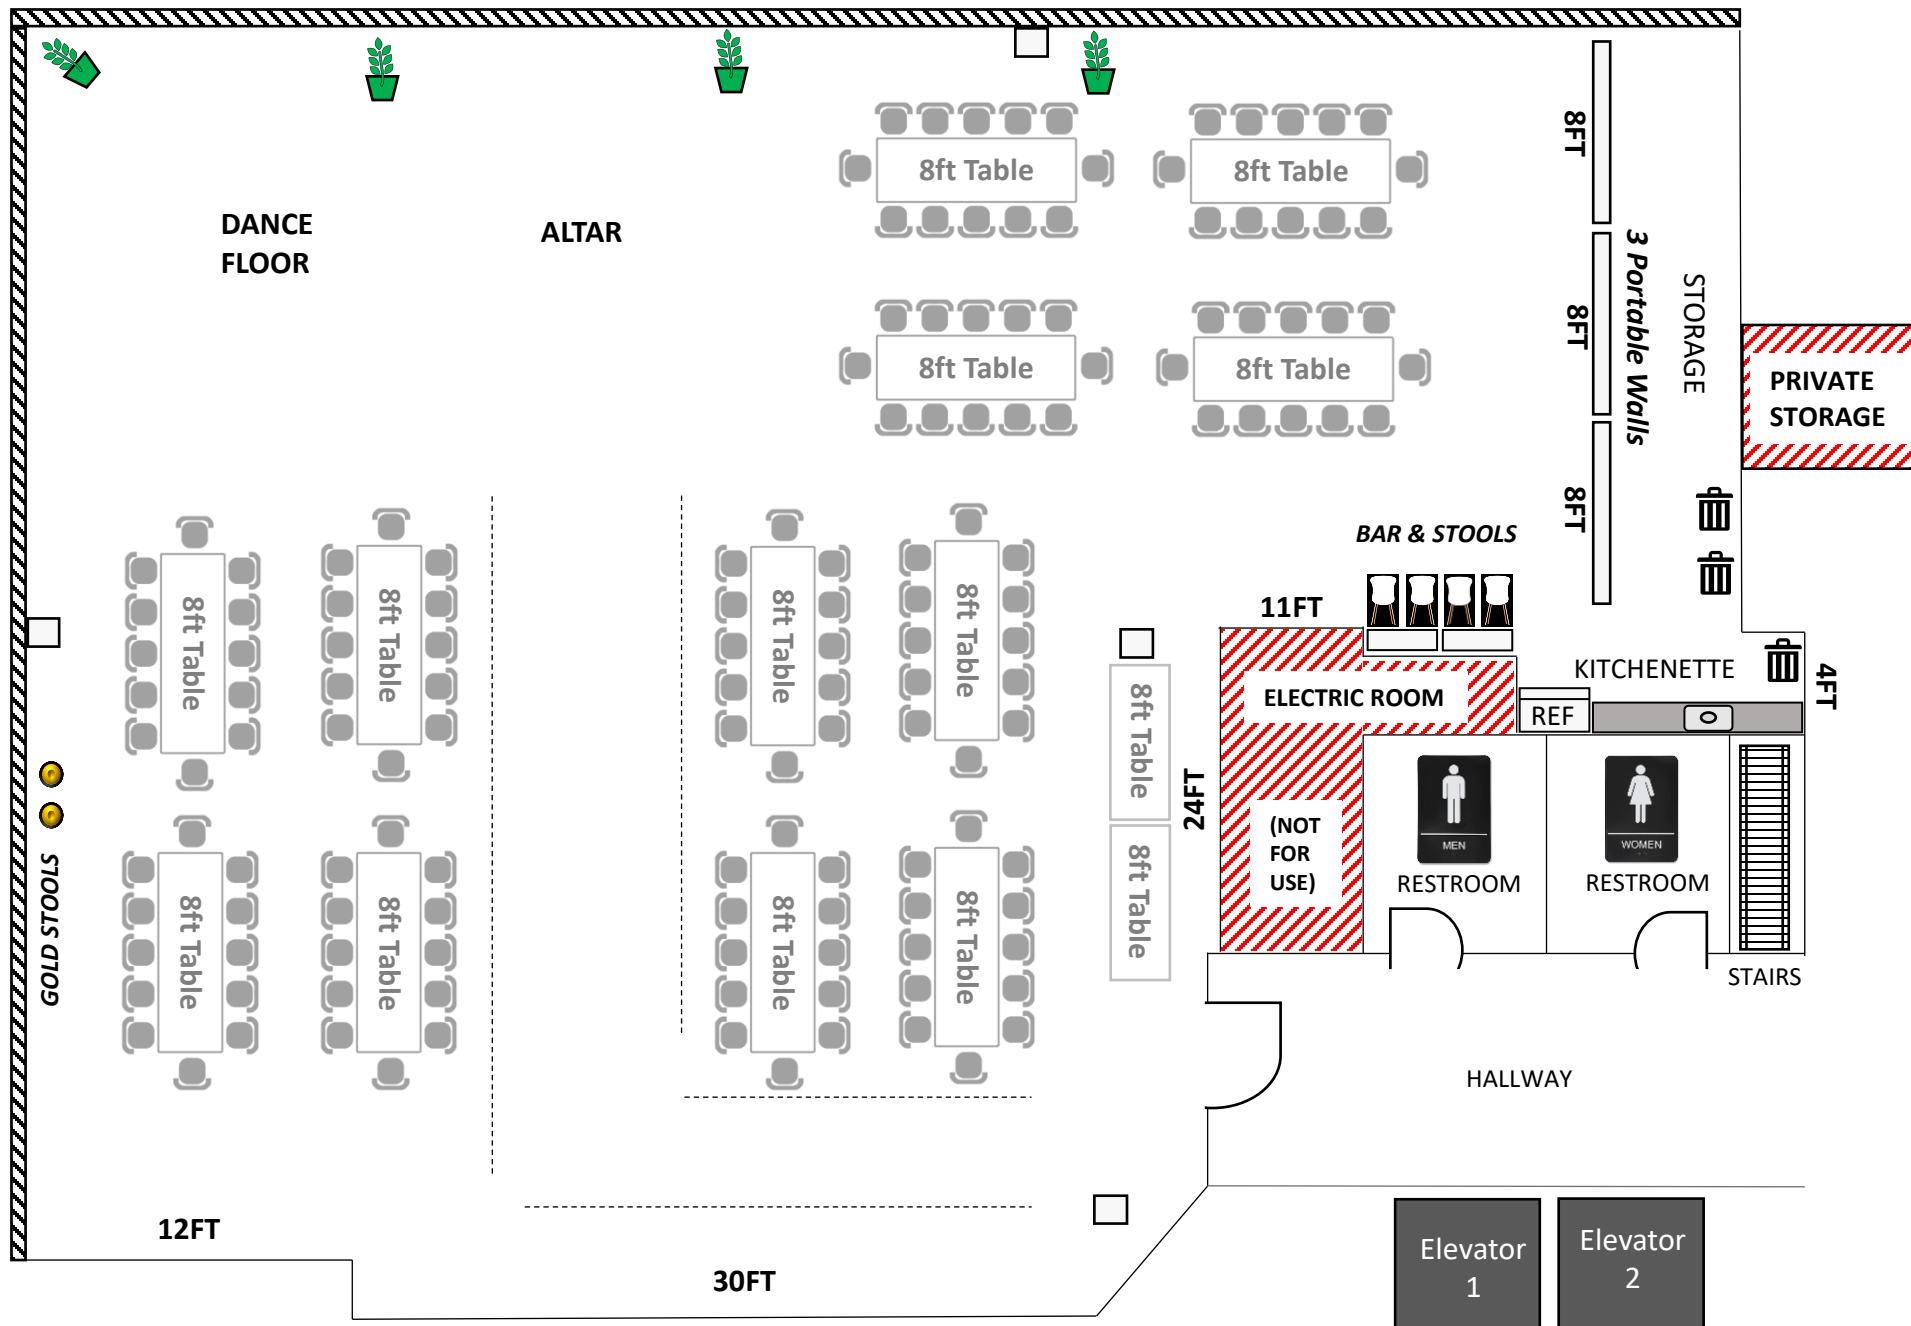

Seating for 60

70FT (WALL WITH WINDOWS)

57FT (WALL WITH WINDOWS)

Seating for 100

70FT (WALL WITH WINDOWS)

57FT (WALL WITH WINDOWS)

Wedding Reception for 65

COVID Spacing

70FT (WALL WITH WINDOWS)

57FT (WALL WITH WINDOWS)

Seating for 100

70FT (WALL WITH WINDOWS)

57FT (WALL WITH WINDOWS)

Seating for 110

70FT (WALL WITH WINDOWS)

57FT (WALL WITH WINDOWS)

Seating for 120

70FT (WALL WITH WINDOWS)

57FT (WALL WITH WINDOWS)

Seating for 100

70FT (WALL WITH WINDOWS)

57FT (WALL WITH WINDOWS)

Seating for 100

(Designed for room flip)

70FT (WALL WITH WINDOWS)

57FT (WALL WITH WINDOWS)

Seating for 100

(Designed for room flip)

70FT (WALL WITH WINDOWS)

57FT (WALL WITH WINDOWS)

Seating for 100

(Designed for room flip)