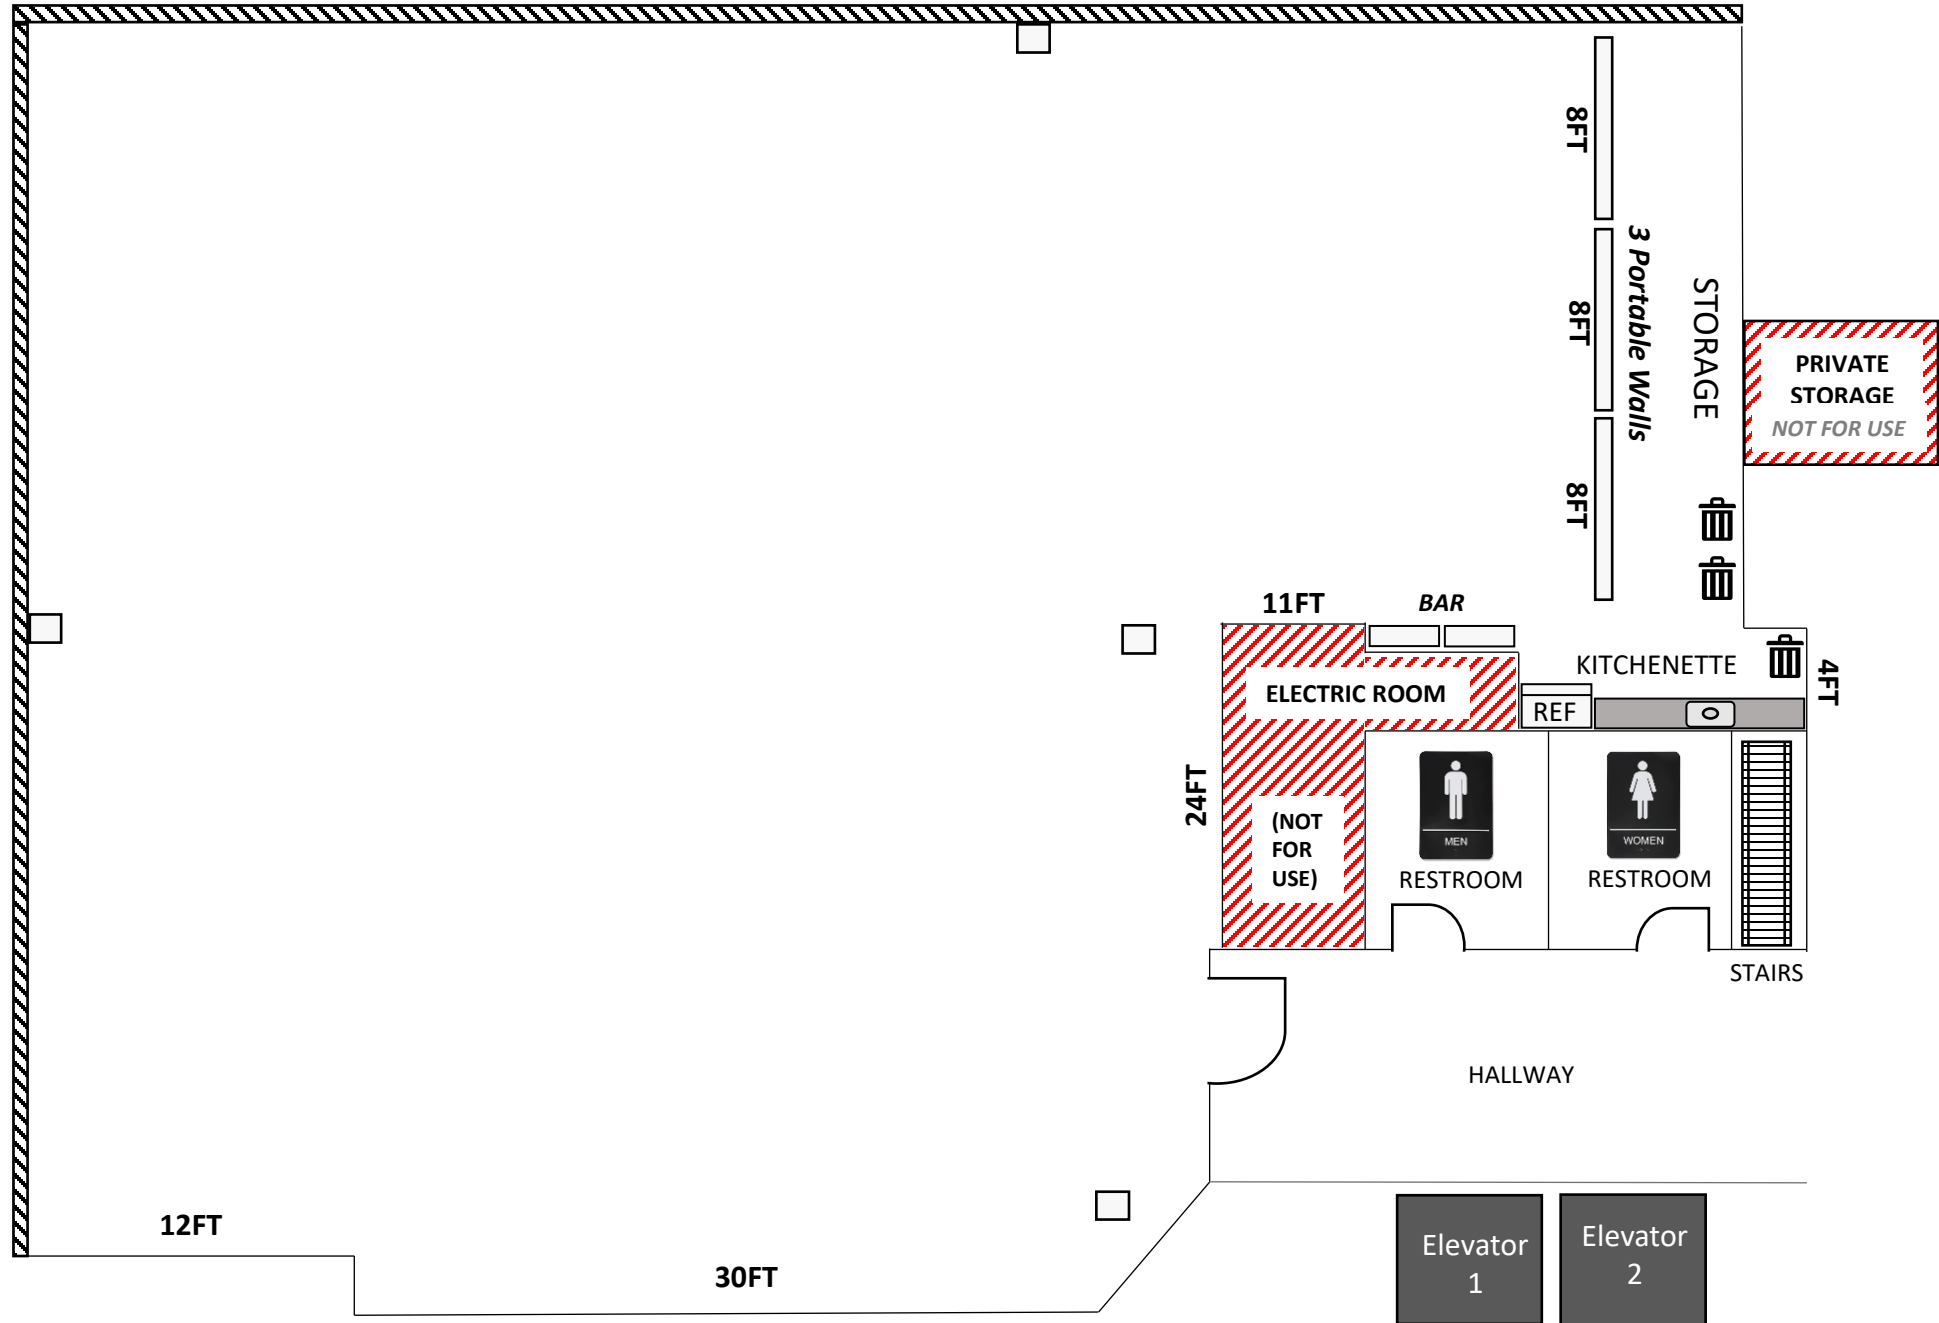

70FT (WALL WITH WINDOWS)

57FT (WALL WITH WINDOWS)

70FT (WALL WITH WINDOWS)

57FT (WALL WITH WINDOWS)

12FT

30FT

24FT

11FT

Seating for 60

70FT (WALL WITH WINDOWS)

57FT (WALL WITH WINDOWS)

Seating for 100

70FT (WALL WITH WINDOWS)

57FT (WALL WITH WINDOWS)

Wedding Reception for 65

COVID Spacing

70FT (WALL WITH WINDOWS)

57FT (WALL WITH WINDOWS)

Seating for 100

70FT (WALL WITH WINDOWS)

57FT (WALL WITH WINDOWS)

Seating for 110

70FT (WALL WITH WINDOWS)

57FT (WALL WITH WINDOWS)

Seating for 120

70FT (WALL WITH WINDOWS)

57FT (WALL WITH WINDOWS)

Seating for 100

70FT (WALL WITH WINDOWS)

57FT (WALL WITH WINDOWS)

Seating for 100

(Designed for room flip)