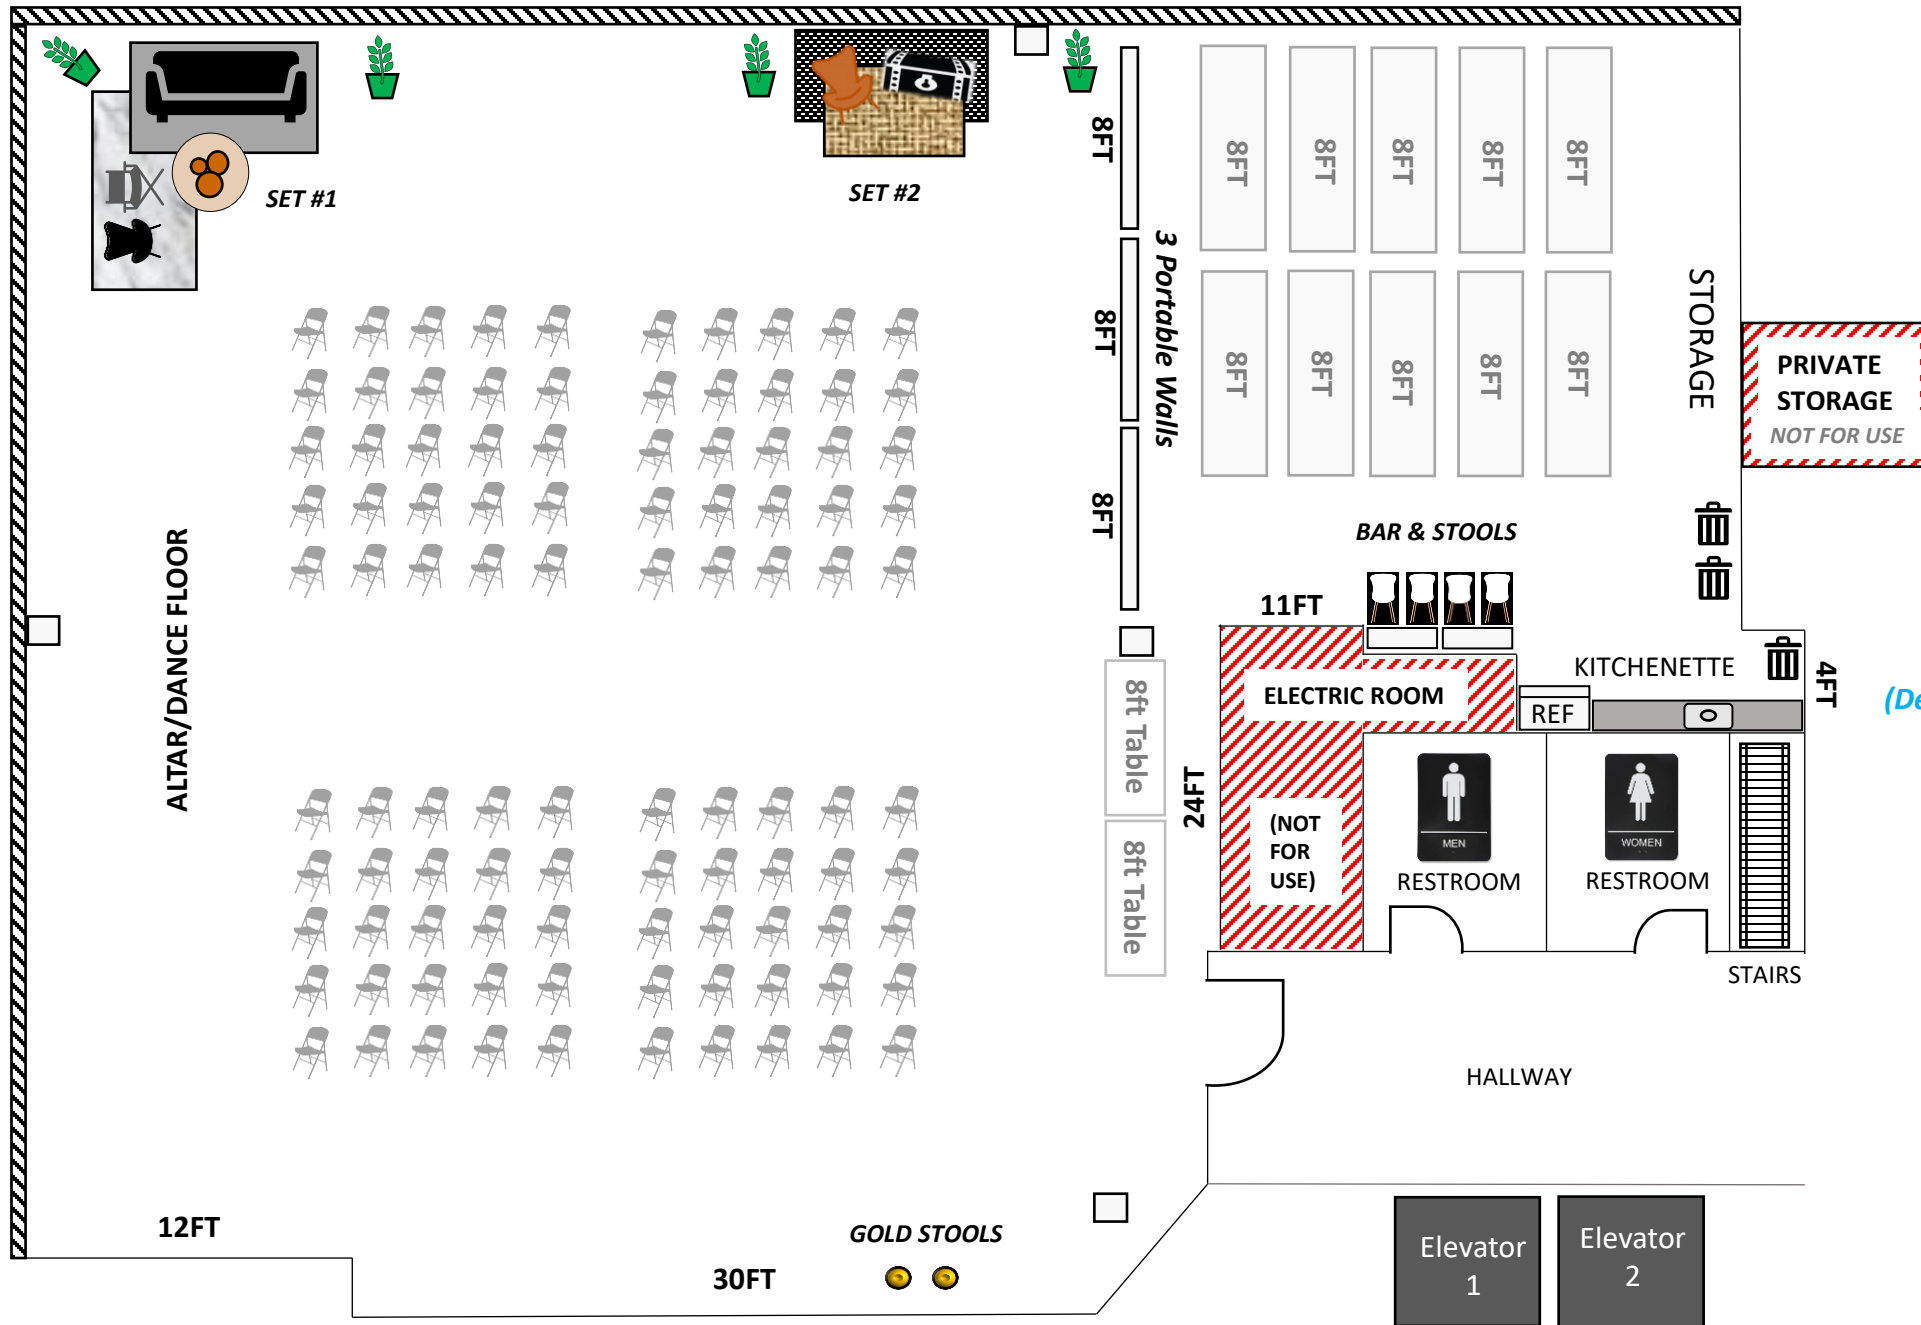

Seating for 60

70FT (WALL WITH WINDOWS)

57FT (WALL WITH WINDOWS)

Seating for 100

70FT (WALL WITH WINDOWS)

57FT (WALL WITH WINDOWS)

Wedding Reception for 65

COVID Spacing

70FT (WALL WITH WINDOWS)

57FT (WALL WITH WINDOWS)

Seating for 100

70FT (WALL WITH WINDOWS)

57FT (WALL WITH WINDOWS)

Seating for 110

70FT (WALL WITH WINDOWS)

57FT (WALL WITH WINDOWS)

Seating for 120

70FT (WALL WITH WINDOWS)

57FT (WALL WITH WINDOWS)

Seating for 100

70FT (WALL WITH WINDOWS)

57FT (WALL WITH WINDOWS)

Seating for 100

(Designed for room flip)

70FT (WALL WITH WINDOWS)

57FT (WALL WITH WINDOWS)

Seating for 100

(Designed for room flip)

70FT (WALL WITH WINDOWS)

57FT (WALL WITH WINDOWS)

Seating for 100

(Designed for room flip)