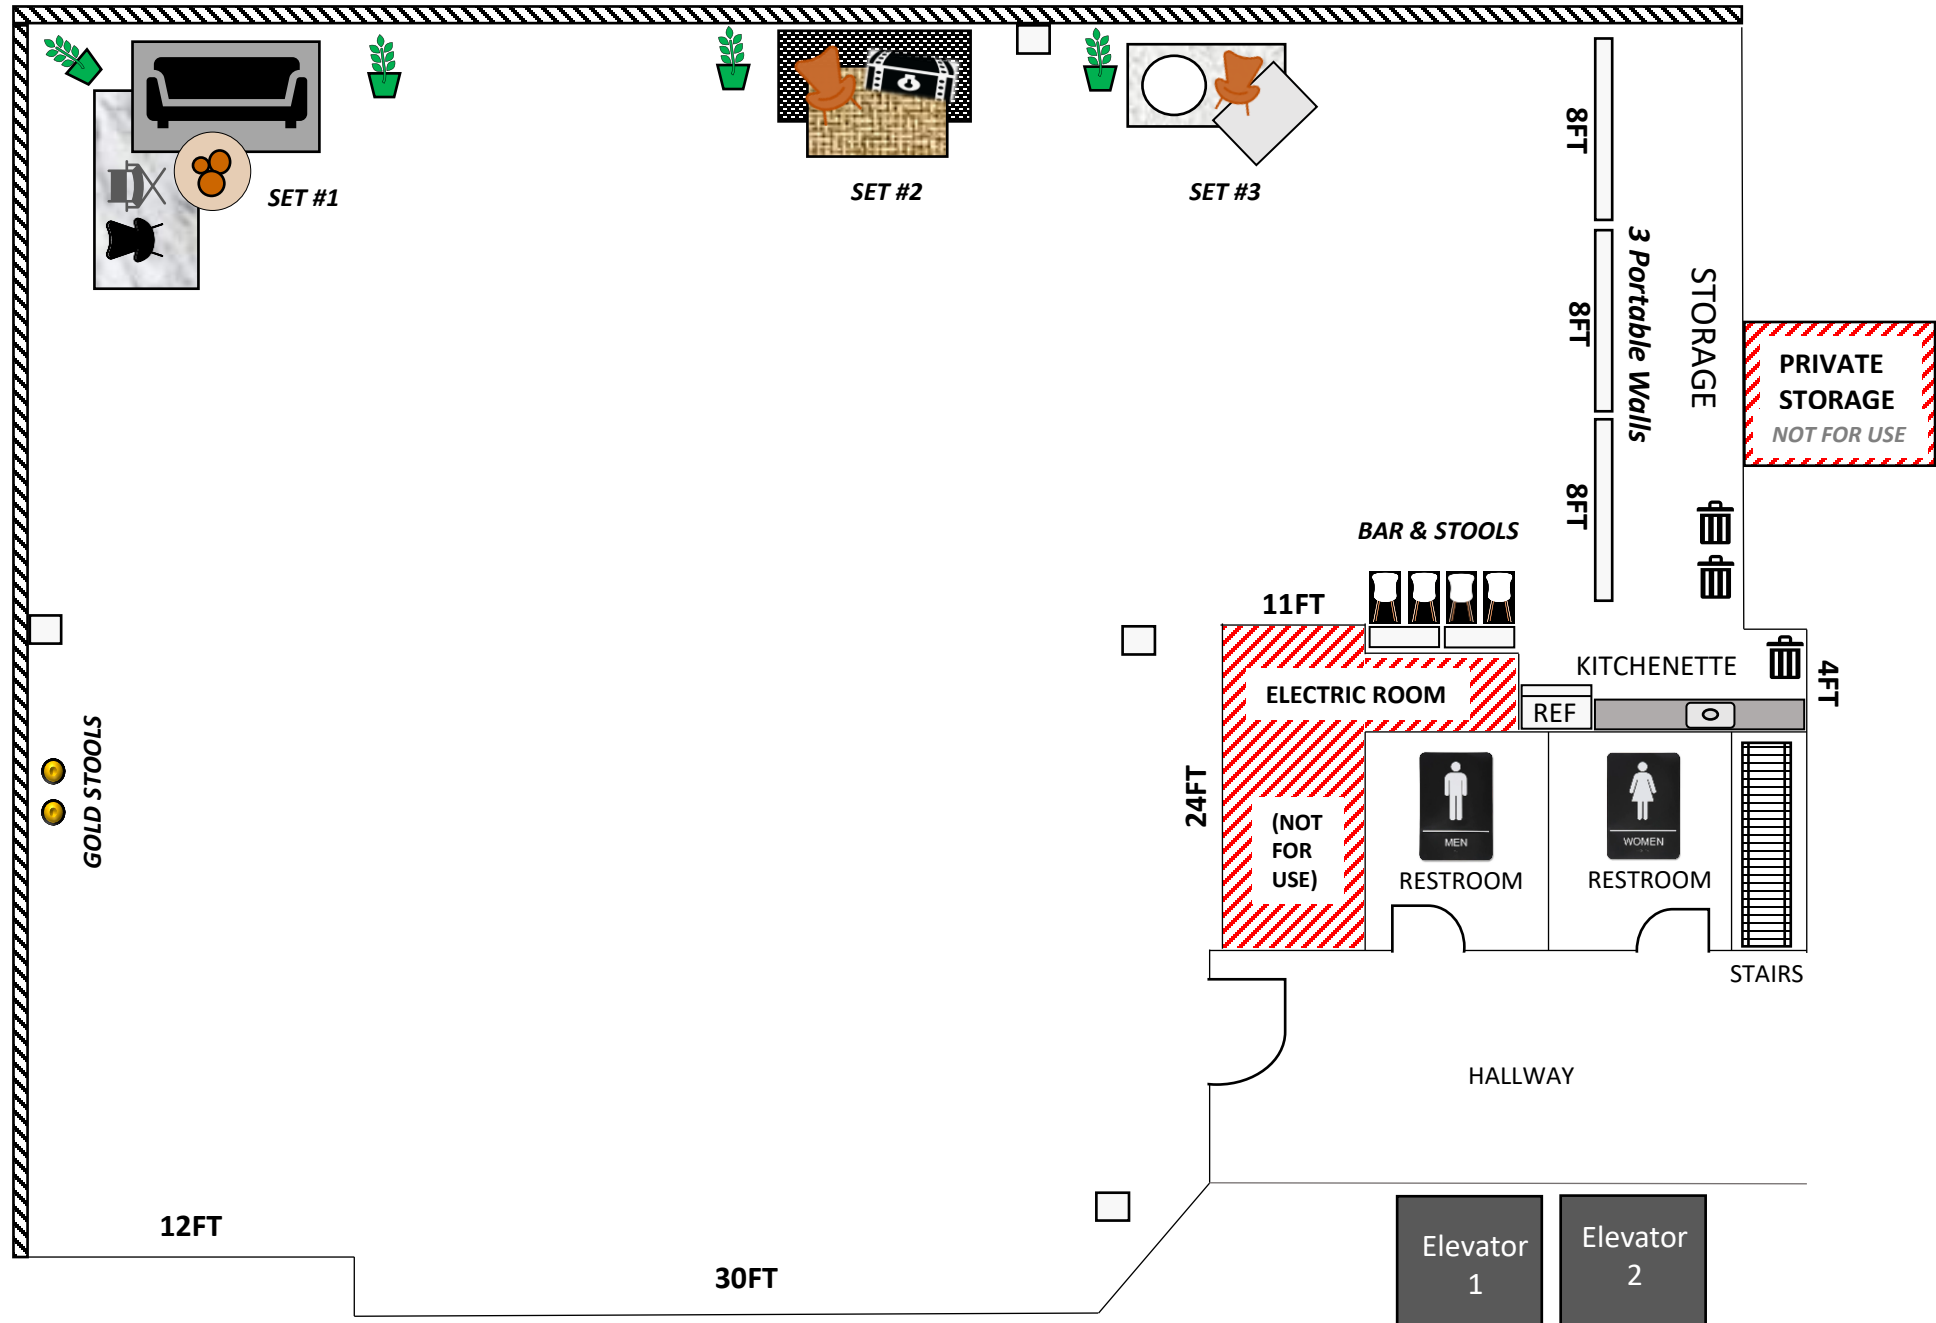

70FT (WALL WITH WINDOWS)

57FT (WALL WITH WINDOWS)

70FT (WALL WITH WINDOWS)

57FT (WALL WITH WINDOWS)

12FT

30FT

24FT

11FT

Elevator 1

Elevator 2

GOLD STOOLS

SET #1

SET #2

SET #3

70FT (WALL WITH WINDOWS)

57FT (WALL WITH WINDOWS)

Seating for 60

70FT (WALL WITH WINDOWS)

57FT (WALL WITH WINDOWS)

Seating for 100

70FT (WALL WITH WINDOWS)

57FT (WALL WITH WINDOWS)

Wedding Reception for 65

COVID Spacing

70FT (WALL WITH WINDOWS)

57FT (WALL WITH WINDOWS)

Seating for 100

70FT (WALL WITH WINDOWS)

57FT (WALL WITH WINDOWS)

Seating for 110

70FT (WALL WITH WINDOWS)

57FT (WALL WITH WINDOWS)