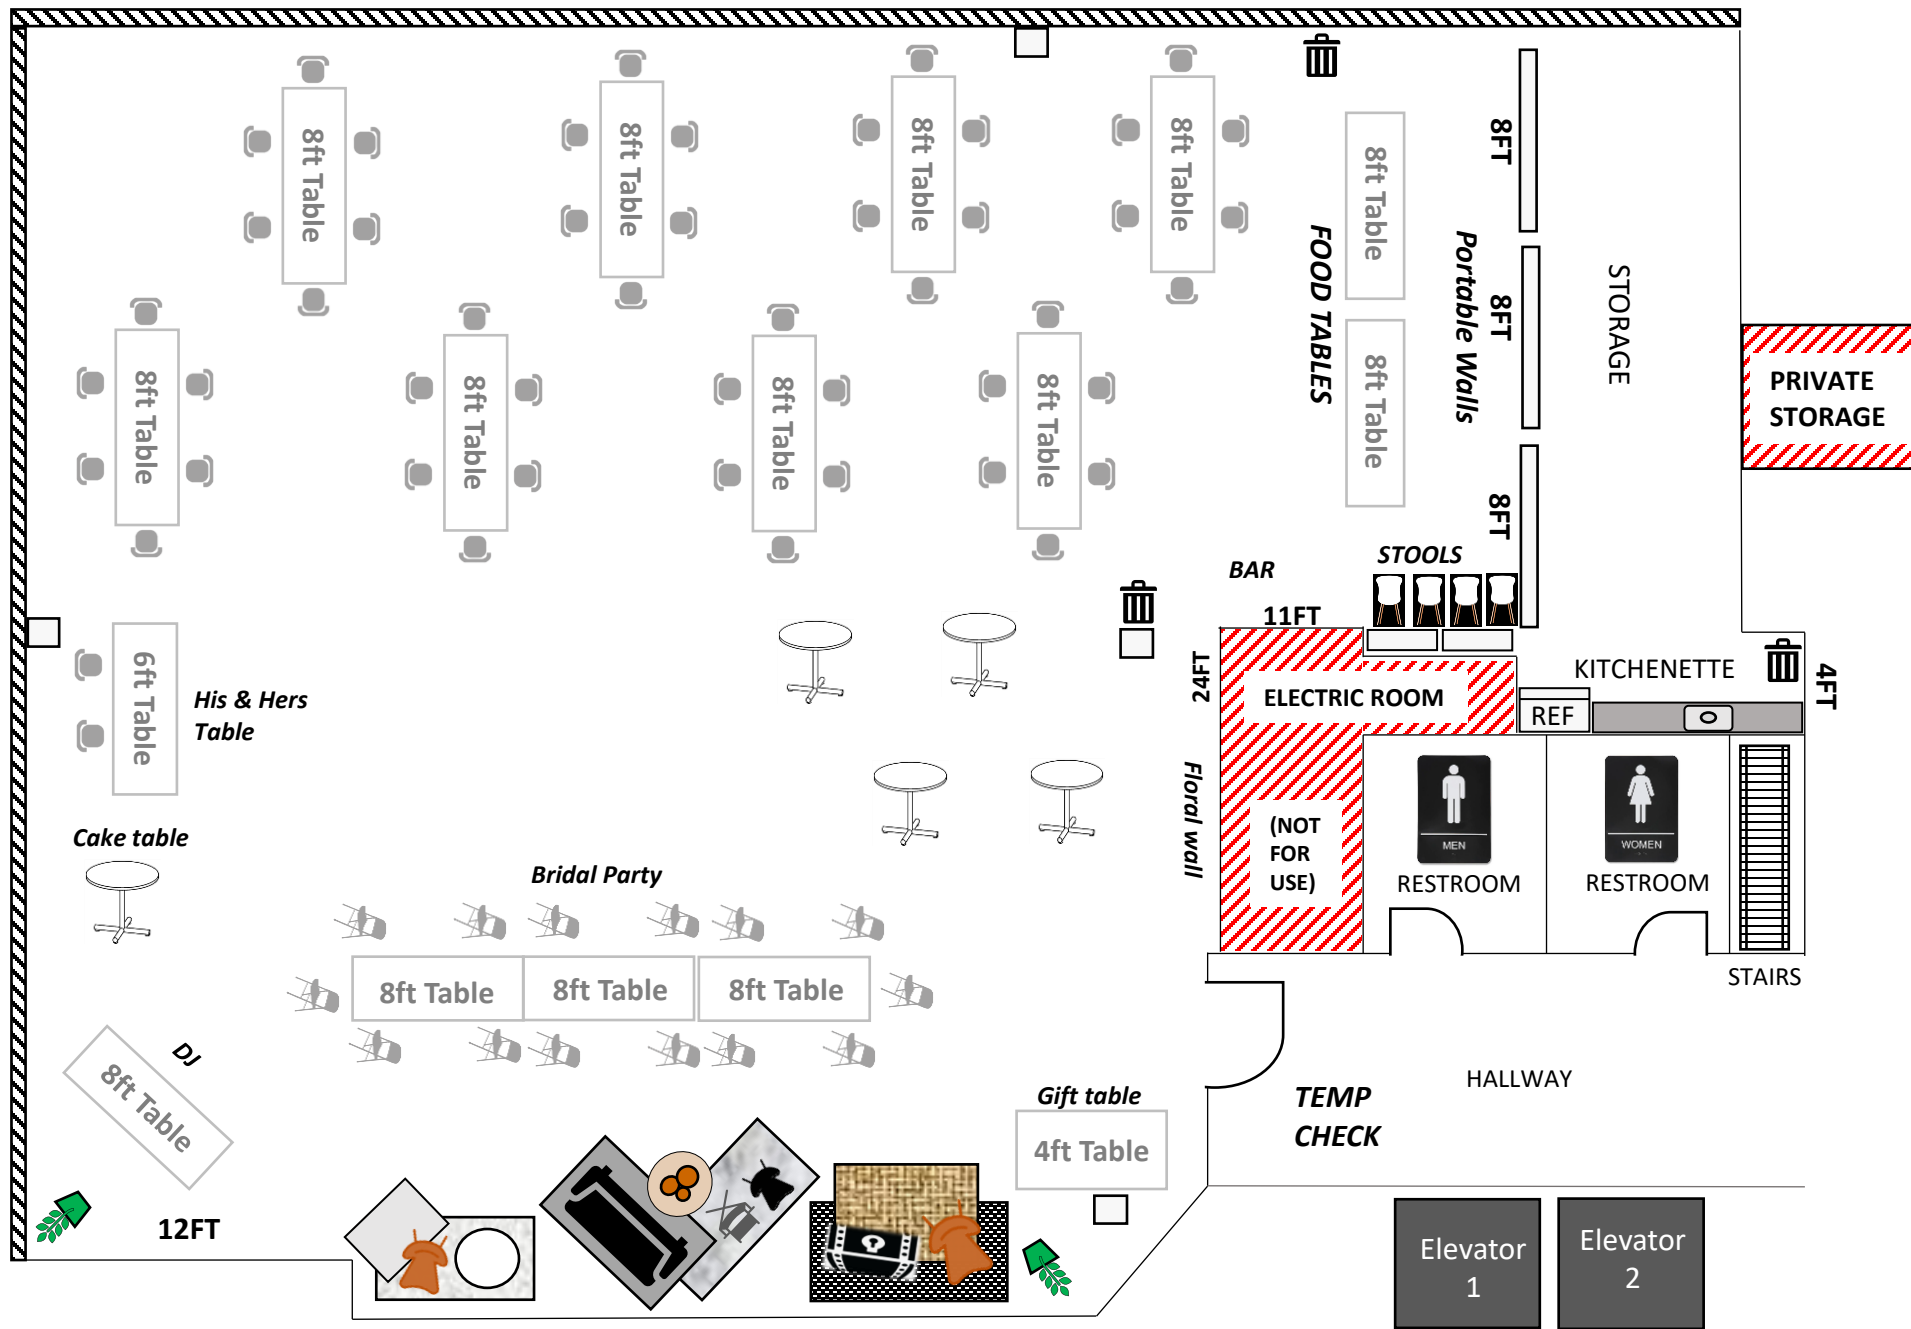

Elevator 1

Elevator 2

GOLD STOOLS

SET #1

SET #2

SET #3

70FT (WALL WITH WINDOWS)

57FT (WALL WITH WINDOWS)

Seating for 60

70FT (WALL WITH WINDOWS)

57FT (WALL WITH WINDOWS)

Seating for 100

70FT (WALL WITH WINDOWS)

57FT (WALL WITH WINDOWS)

Wedding Reception for 65

COVID Spacing

70FT (WALL WITH WINDOWS)

57FT (WALL WITH WINDOWS)

Seating for 100

70FT (WALL WITH WINDOWS)

57FT (WALL WITH WINDOWS)

Seating for 110

70FT (WALL WITH WINDOWS)

57FT (WALL WITH WINDOWS)

Seating for 120

70FT (WALL WITH WINDOWS)

57FT (WALL WITH WINDOWS)

Seating for 100

70FT (WALL WITH WINDOWS)

57FT (WALL WITH WINDOWS)

Seating for 100

(Designed for room flip)