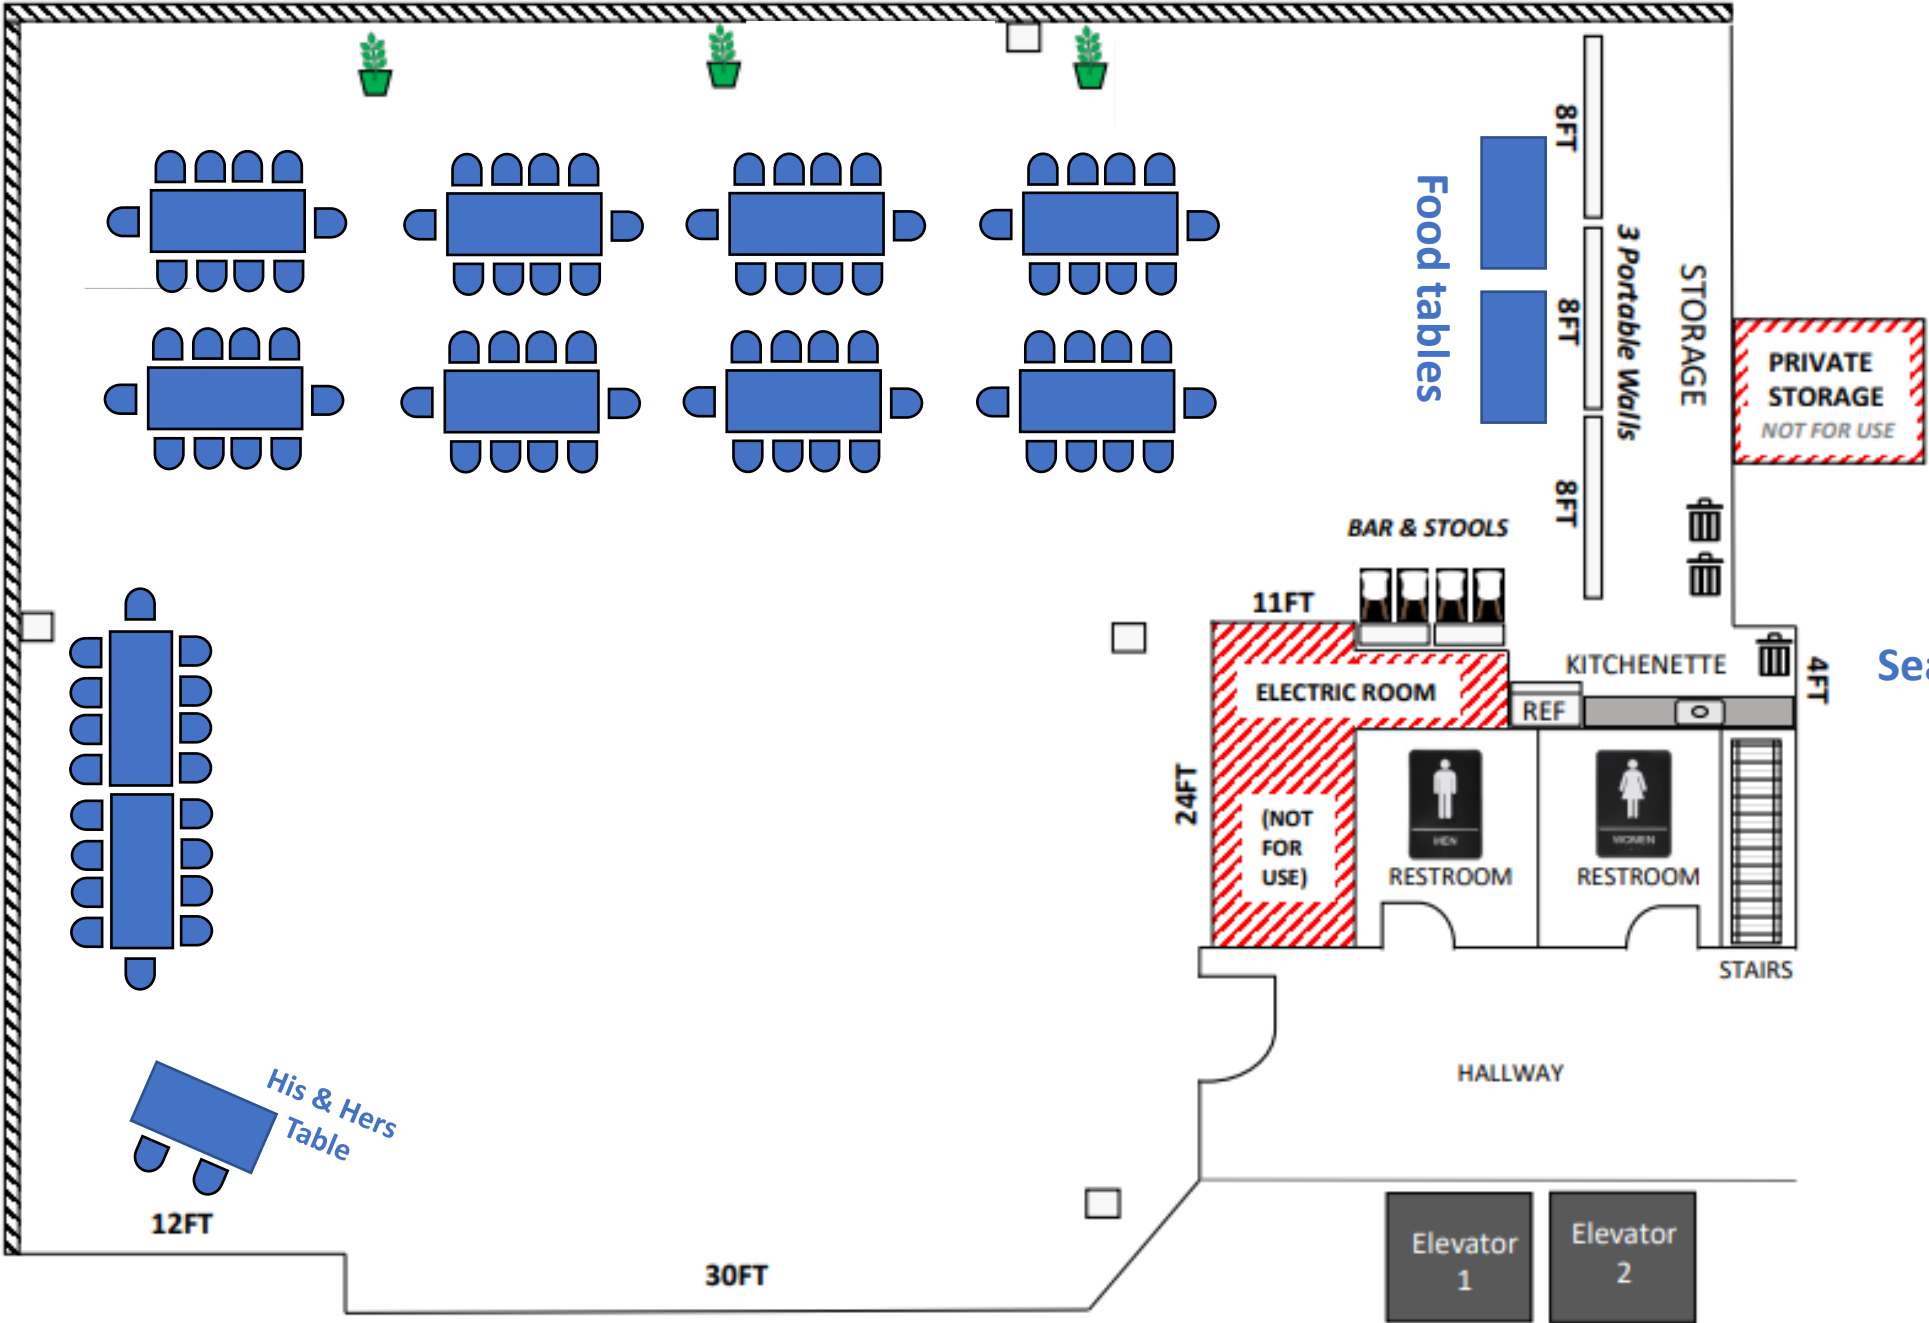

Seating for 82

70FT (WALL WITH WINDOWS)

57FT (WALL WITH WINDOWS)

Seating for 84  
(Wedding/  
Reception)

Chairs will move  
to tables after  
the ceremony

Elevator  
1

Elevator  
2

70FT (WALL WITH WINDOWS)

57FT (WALL WITH WINDOWS)

Seating for 100

70FT (WALL WITH WINDOWS)

57FT (WALL WITH WINDOWS)

Seating for 100

70FT (WALL WITH WINDOWS)

57FT (WALL WITH WINDOWS)

Seating for 122

70FT (WALL WITH WINDOWS)

57FT (WALL WITH WINDOWS)

Seating for 120

70FT (WALL WITH WINDOWS)

57FT (WALL WITH WINDOWS)

Seating for 120

70FT (WALL WITH WINDOWS)

57FT (WALL WITH WINDOWS)

Seating for 140

70FT (WALL WITH WINDOWS)

57FT (WALL WITH WINDOWS)

Seating for 150