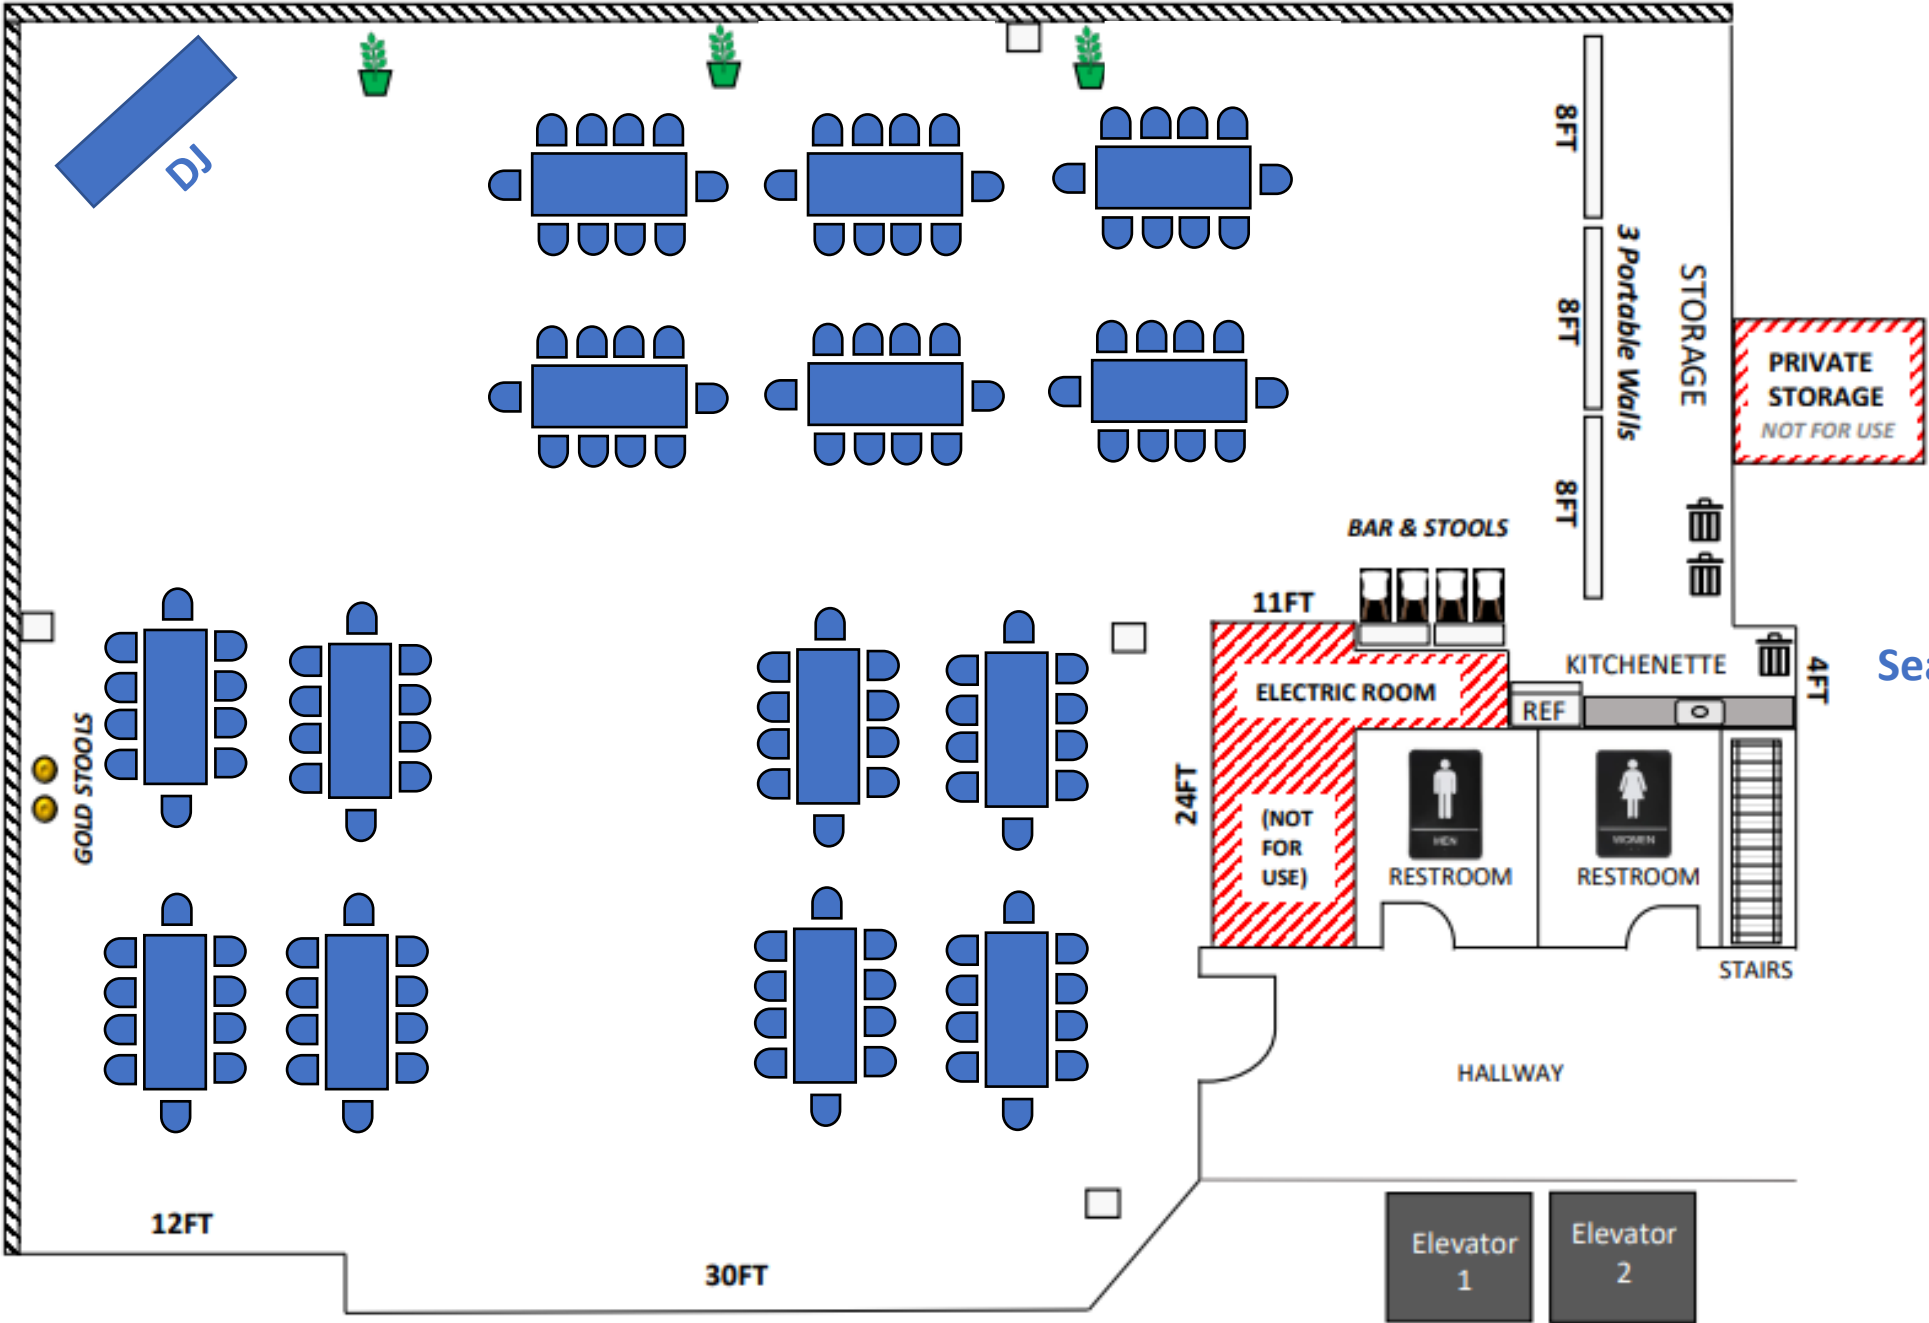

57FT (WALL WITH WINDOWS)

Seating for 100

70FT (WALL WITH WINDOWS)

57FT (WALL WITH WINDOWS)

Seating for 100

70FT (WALL WITH WINDOWS)

57FT (WALL WITH WINDOWS)

Seating for 122

70FT (WALL WITH WINDOWS)

57FT (WALL WITH WINDOWS)

Seating for 120

70FT (WALL WITH WINDOWS)

57FT (WALL WITH WINDOWS)

Seating for 120

70FT (WALL WITH WINDOWS)

57FT (WALL WITH WINDOWS)

Seating for 140

70FT (WALL WITH WINDOWS)

57FT (WALL WITH WINDOWS)

Seating for 150