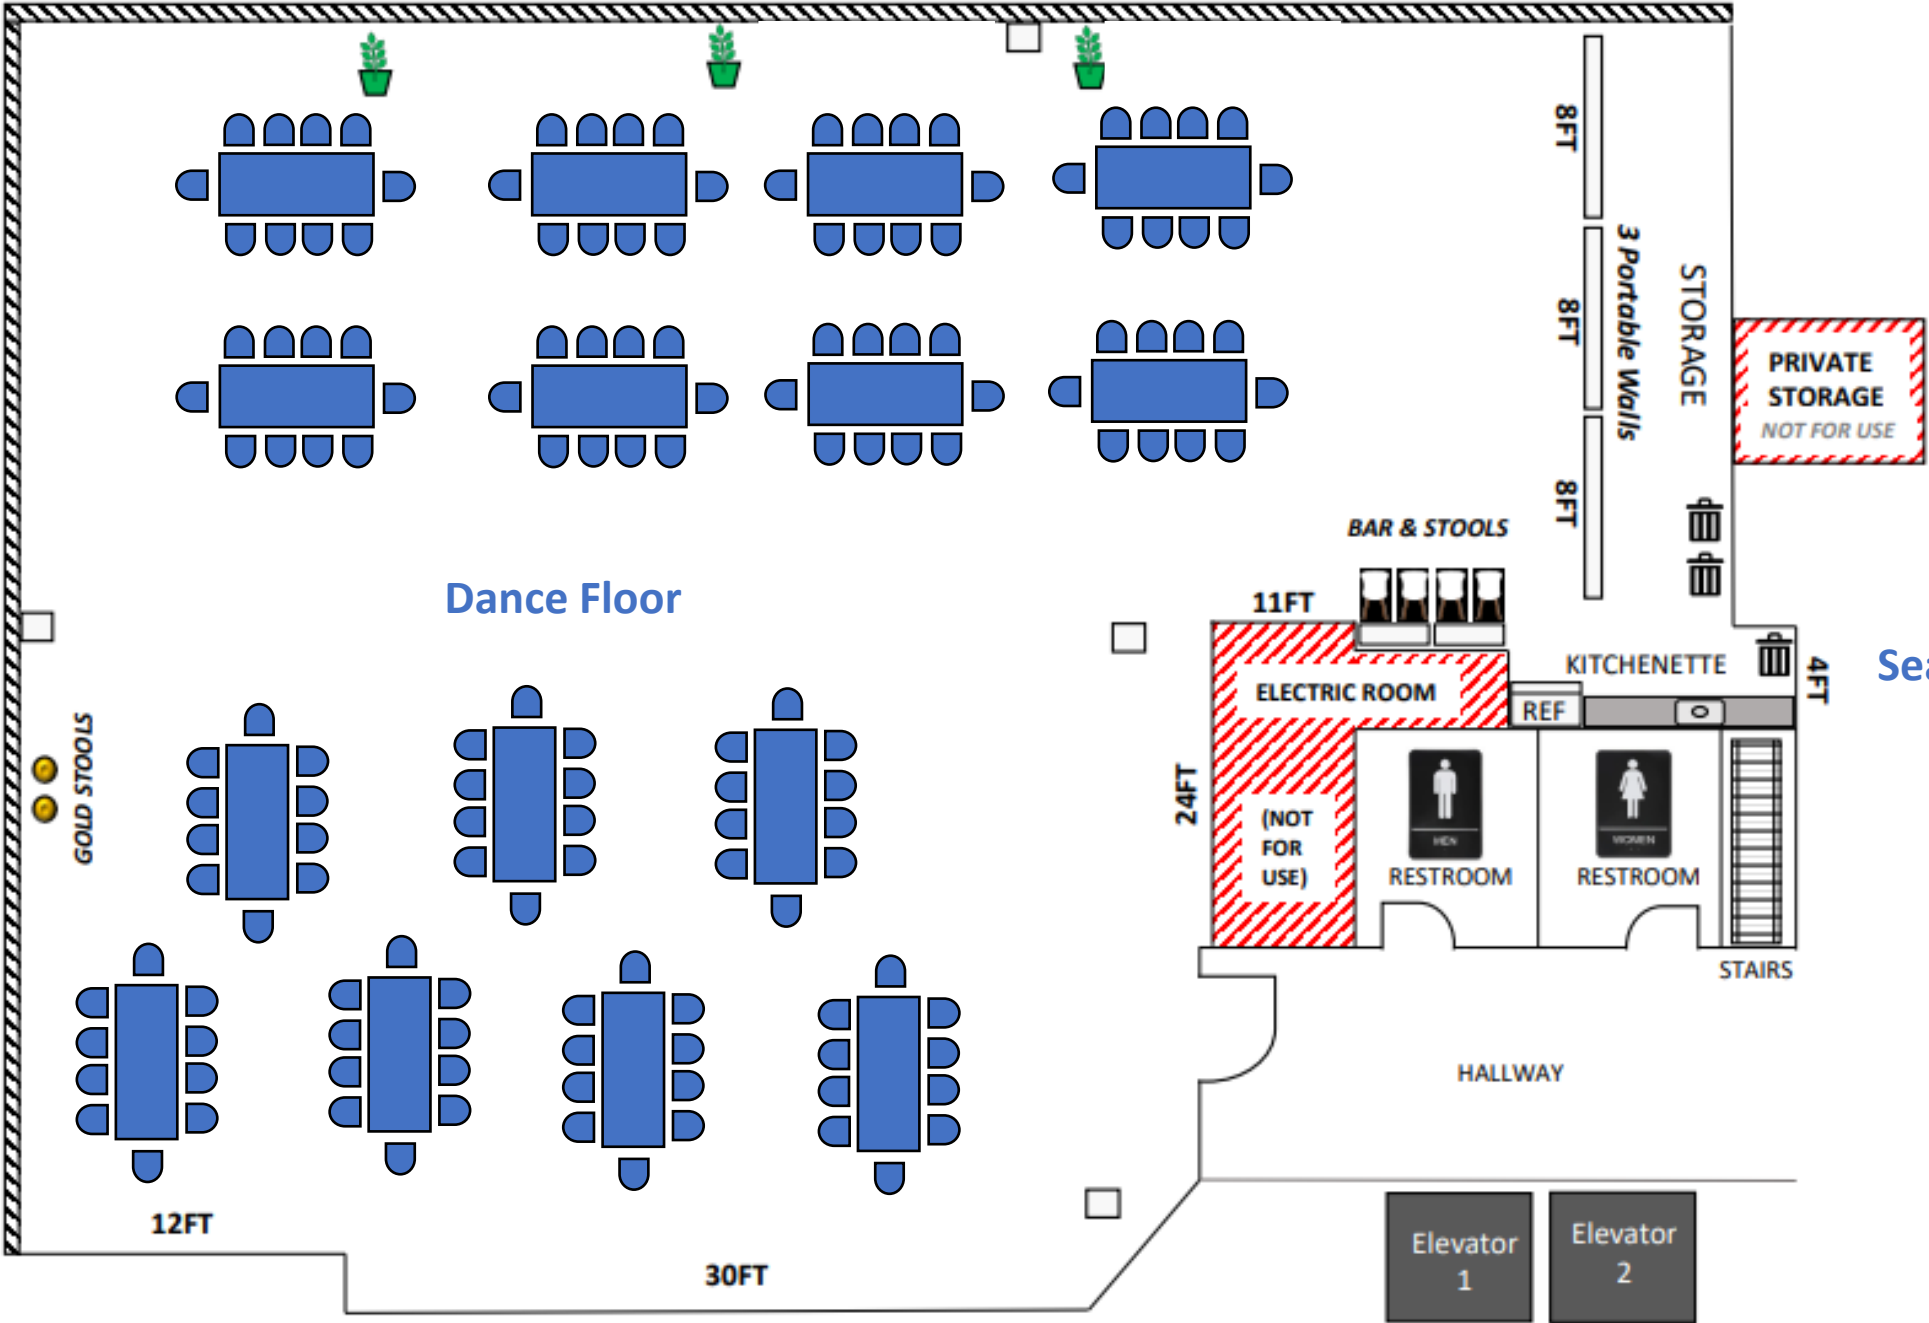

Seating for 82

70FT (WALL WITH WINDOWS)

57FT (WALL WITH WINDOWS)

Seating for 84  
(Wedding/  
Reception)

Chairs will move  
to tables after  
the ceremony

Elevator  
1

Elevator  
2

70FT (WALL WITH WINDOWS)

57FT (WALL WITH WINDOWS)

Seating for 100

70FT (WALL WITH WINDOWS)

57FT (WALL WITH WINDOWS)

Seating for 100

70FT (WALL WITH WINDOWS)

57FT (WALL WITH WINDOWS)

Seating for 122

70FT (WALL WITH WINDOWS)

57FT (WALL WITH WINDOWS)

Seating for 120

70FT (WALL WITH WINDOWS)

57FT (WALL WITH WINDOWS)

Seating for 120

70FT (WALL WITH WINDOWS)

57FT (WALL WITH WINDOWS)

Seating for 140

70FT (WALL WITH WINDOWS)

57FT (WALL WITH WINDOWS)

Seating for 150