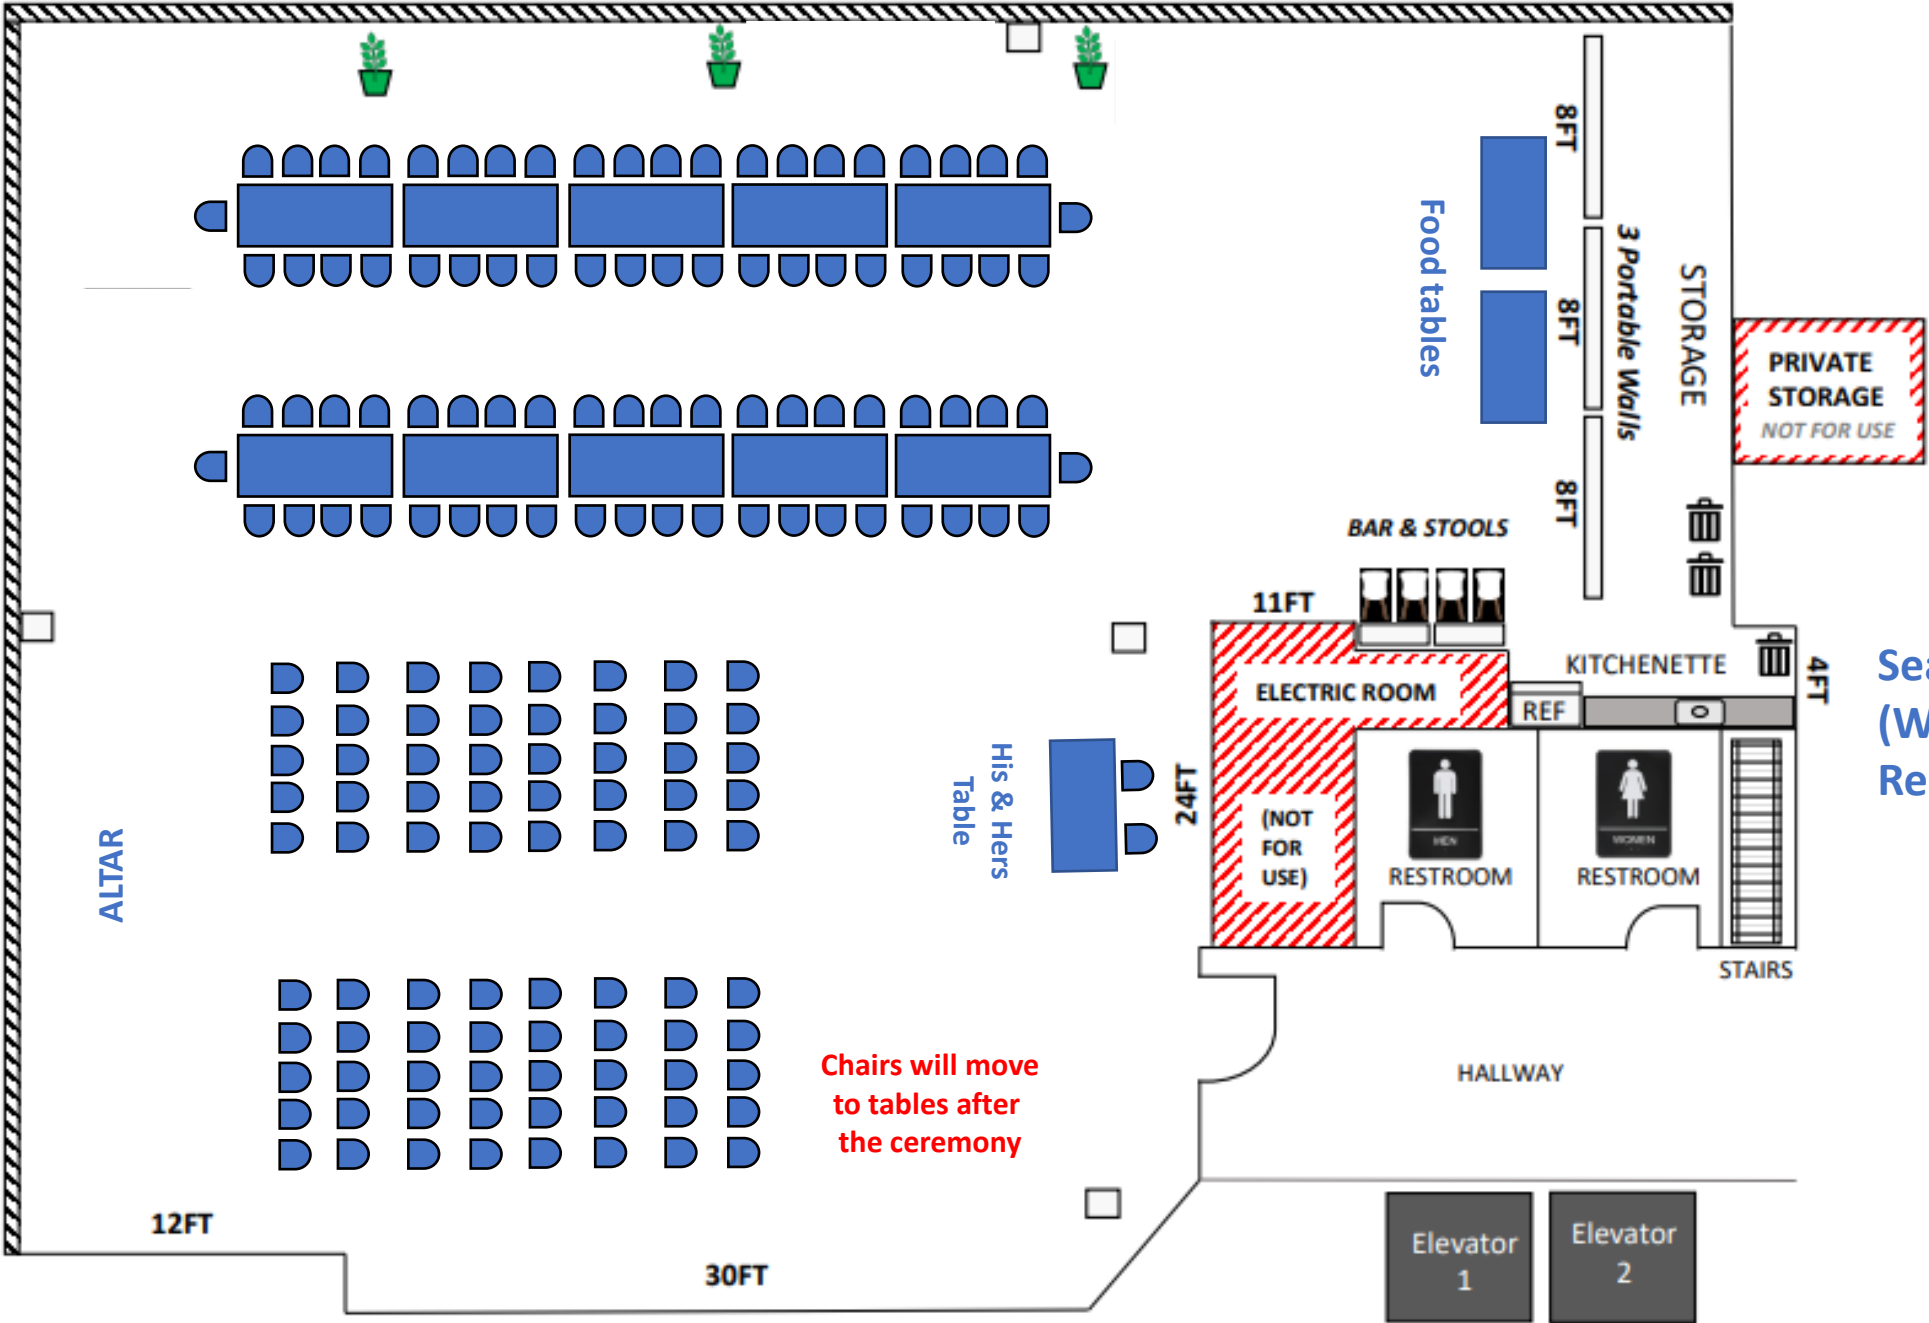

RESTROOM  
MEN

RESTROOM  
WOMEN

STAIRS

HALLWAY

Elevator 1

Elevator 2

70FT (WALL WITH WINDOWS)

57FT (WALL WITH WINDOWS)

Seating for 82

70FT (WALL WITH WINDOWS)

57FT (WALL WITH WINDOWS)

Seating for 84  
(Wedding/  
Reception)

Chairs will move  
to tables after  
the ceremony

Elevator  
1

Elevator  
2

70FT (WALL WITH WINDOWS)

57FT (WALL WITH WINDOWS)

Seating for 100

70FT (WALL WITH WINDOWS)

57FT (WALL WITH WINDOWS)

Seating for 100

70FT (WALL WITH WINDOWS)

57FT (WALL WITH WINDOWS)

Seating for 122

70FT (WALL WITH WINDOWS)

57FT (WALL WITH WINDOWS)

Seating for 120

70FT (WALL WITH WINDOWS)

57FT (WALL WITH WINDOWS)

Seating for 120

70FT (WALL WITH WINDOWS)

57FT (WALL WITH WINDOWS)