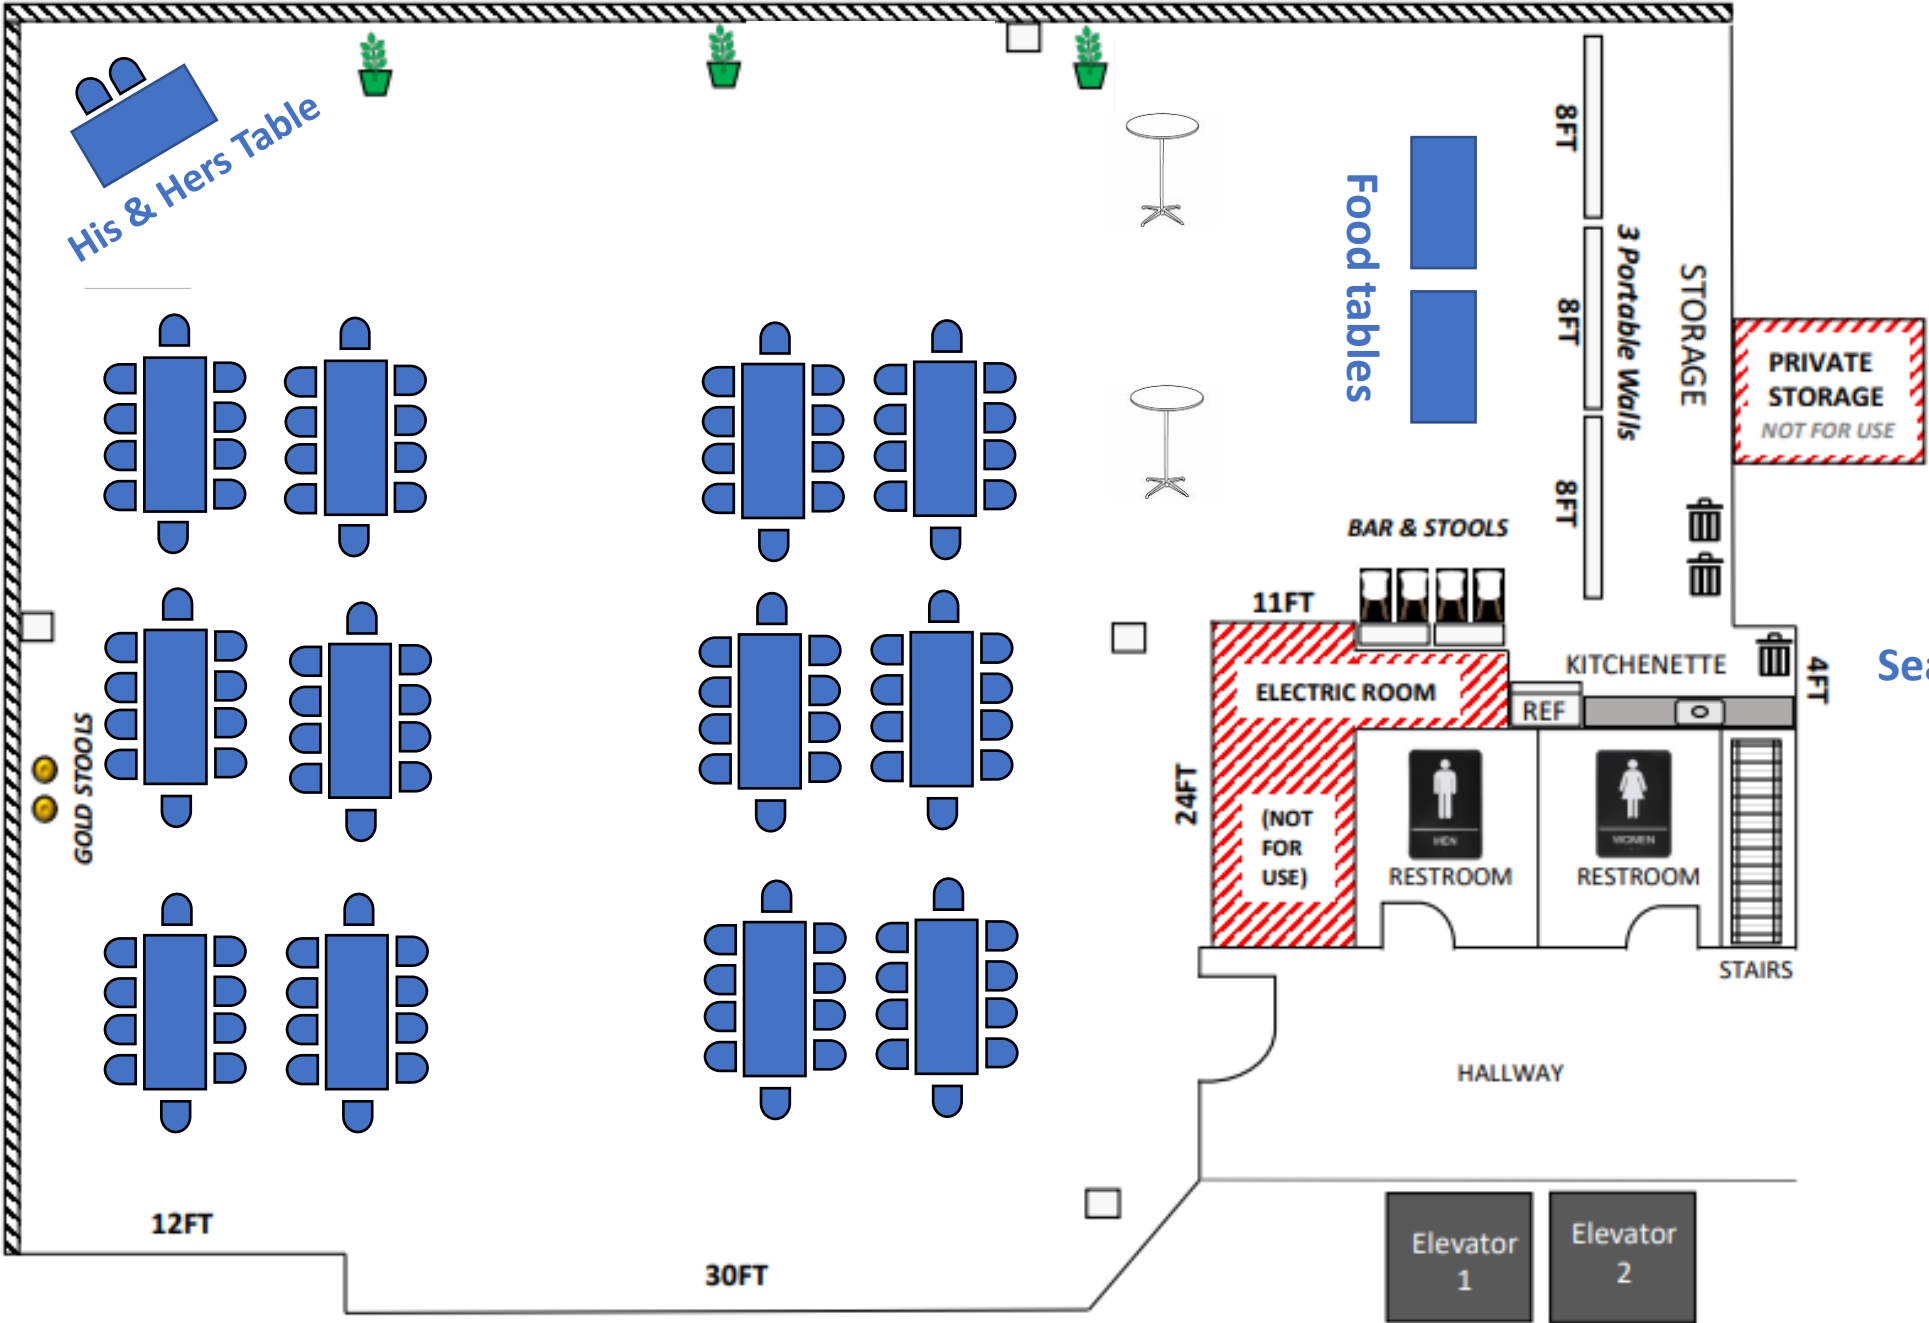

Seating for 82

70FT (WALL WITH WINDOWS)

57FT (WALL WITH WINDOWS)

Seating for 84  
(Wedding/  
Reception)

Chairs will move  
to tables after  
the ceremony

Elevator  
1

Elevator  
2

70FT (WALL WITH WINDOWS)

57FT (WALL WITH WINDOWS)

Seating for 100

70FT (WALL WITH WINDOWS)

57FT (WALL WITH WINDOWS)

Seating for 100

70FT (WALL WITH WINDOWS)

57FT (WALL WITH WINDOWS)

Seating for 122

70FT (WALL WITH WINDOWS)

57FT (WALL WITH WINDOWS)

Seating for 120

70FT (WALL WITH WINDOWS)

57FT (WALL WITH WINDOWS)

Seating for 120

70FT (WALL WITH WINDOWS)

57FT (WALL WITH WINDOWS)

Seating for 140

70FT (WALL WITH WINDOWS)

57FT (WALL WITH WINDOWS)

Seating for 150