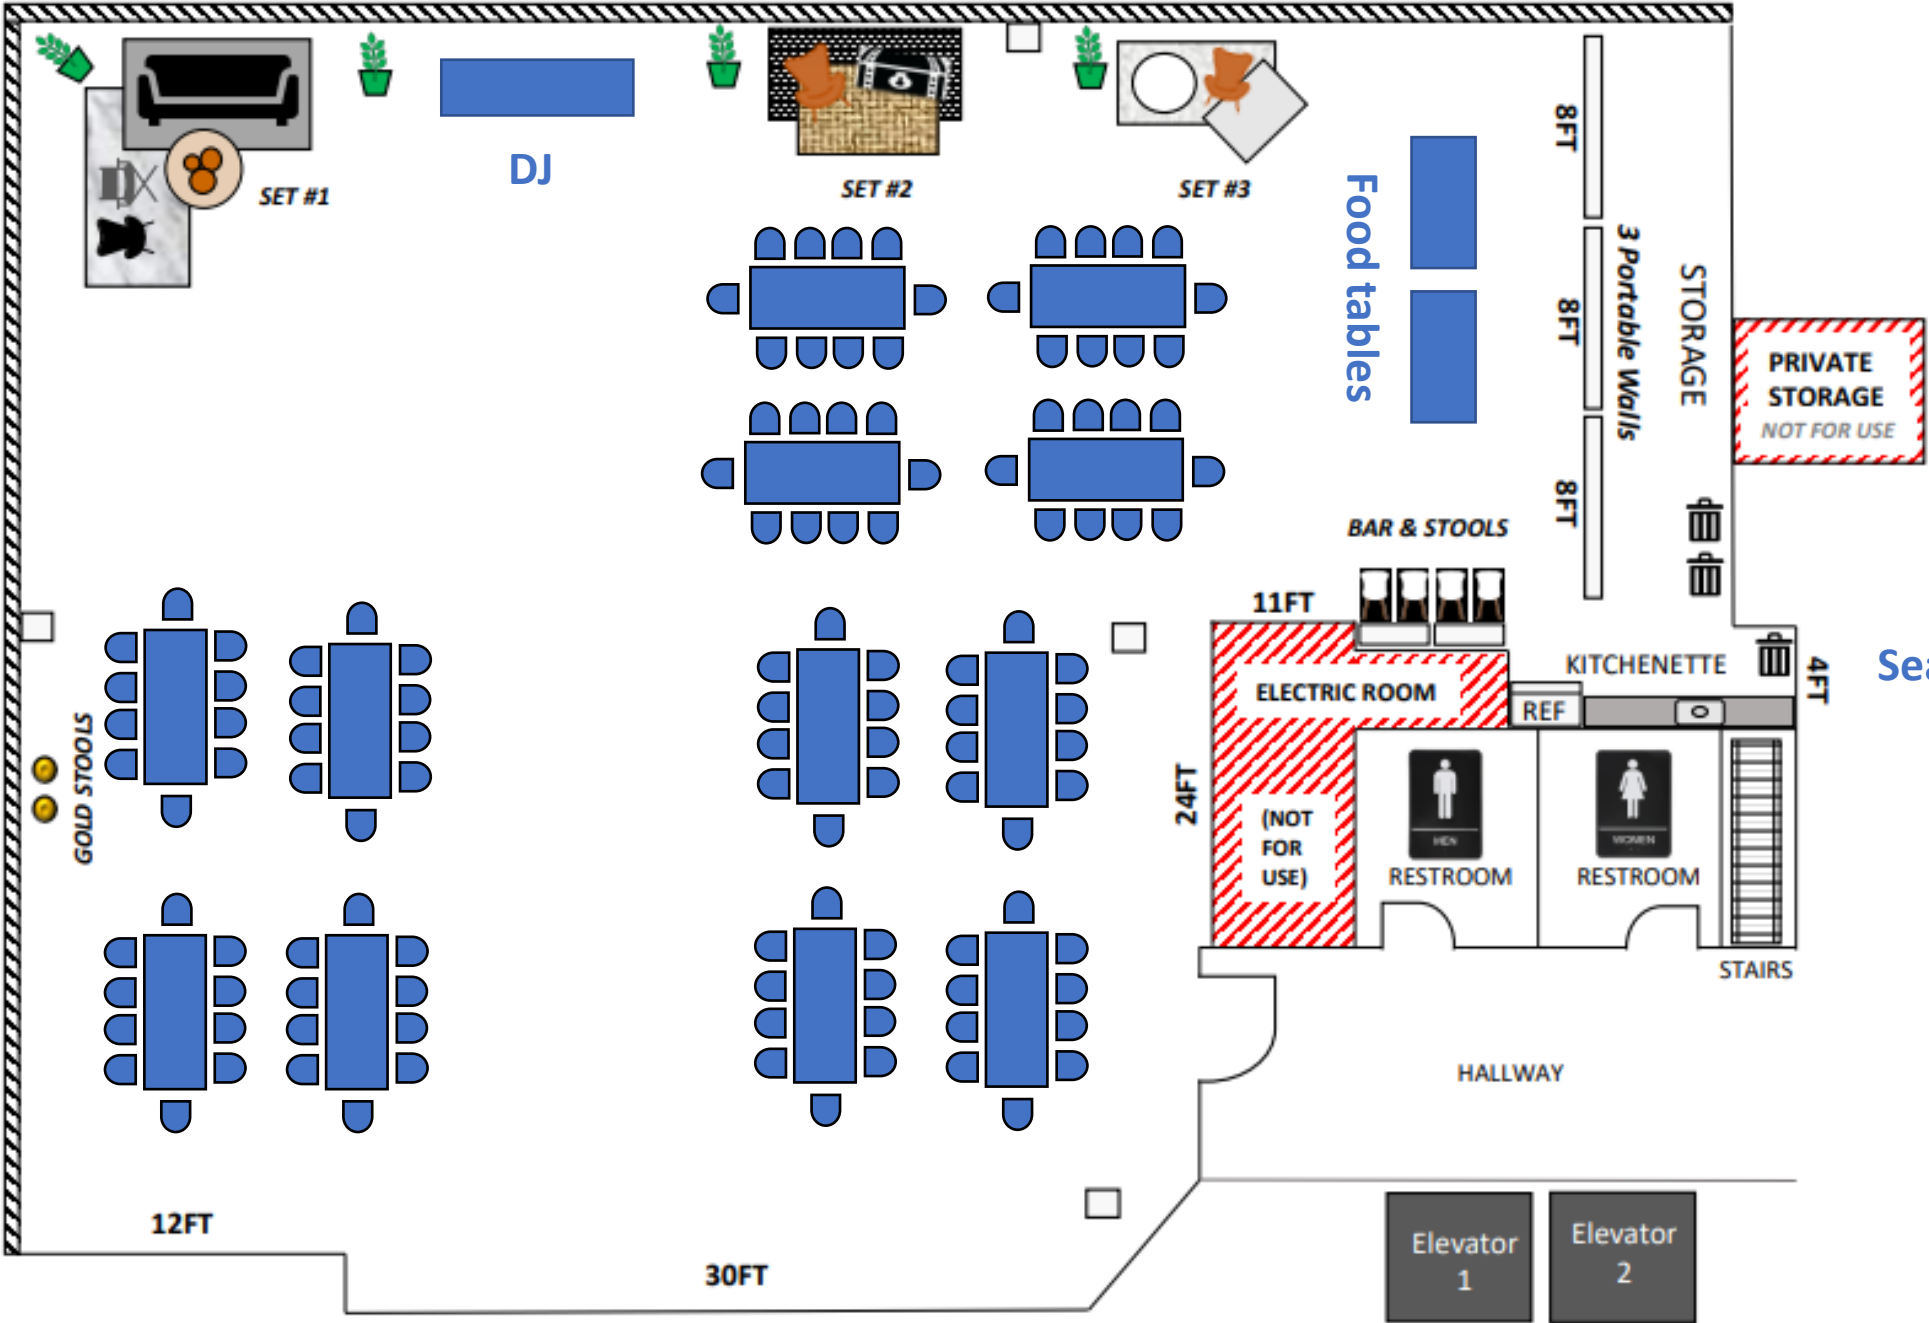

Seating for 82

70FT (WALL WITH WINDOWS)

57FT (WALL WITH WINDOWS)

Seating for 84  
(Wedding/  
Reception)

Chairs will move  
to tables after  
the ceremony

Elevator  
1

Elevator  
2

70FT (WALL WITH WINDOWS)

57FT (WALL WITH WINDOWS)

Seating for 100

70FT (WALL WITH WINDOWS)

57FT (WALL WITH WINDOWS)

Seating for 100

70FT (WALL WITH WINDOWS)

57FT (WALL WITH WINDOWS)

Seating for 122

70FT (WALL WITH WINDOWS)

57FT (WALL WITH WINDOWS)

Seating for 120

70FT (WALL WITH WINDOWS)

57FT (WALL WITH WINDOWS)

Seating for 120

70FT (WALL WITH WINDOWS)

57FT (WALL WITH WINDOWS)

Seating for 140

70FT (WALL WITH WINDOWS)

57FT (WALL WITH WINDOWS)

Seating for 150