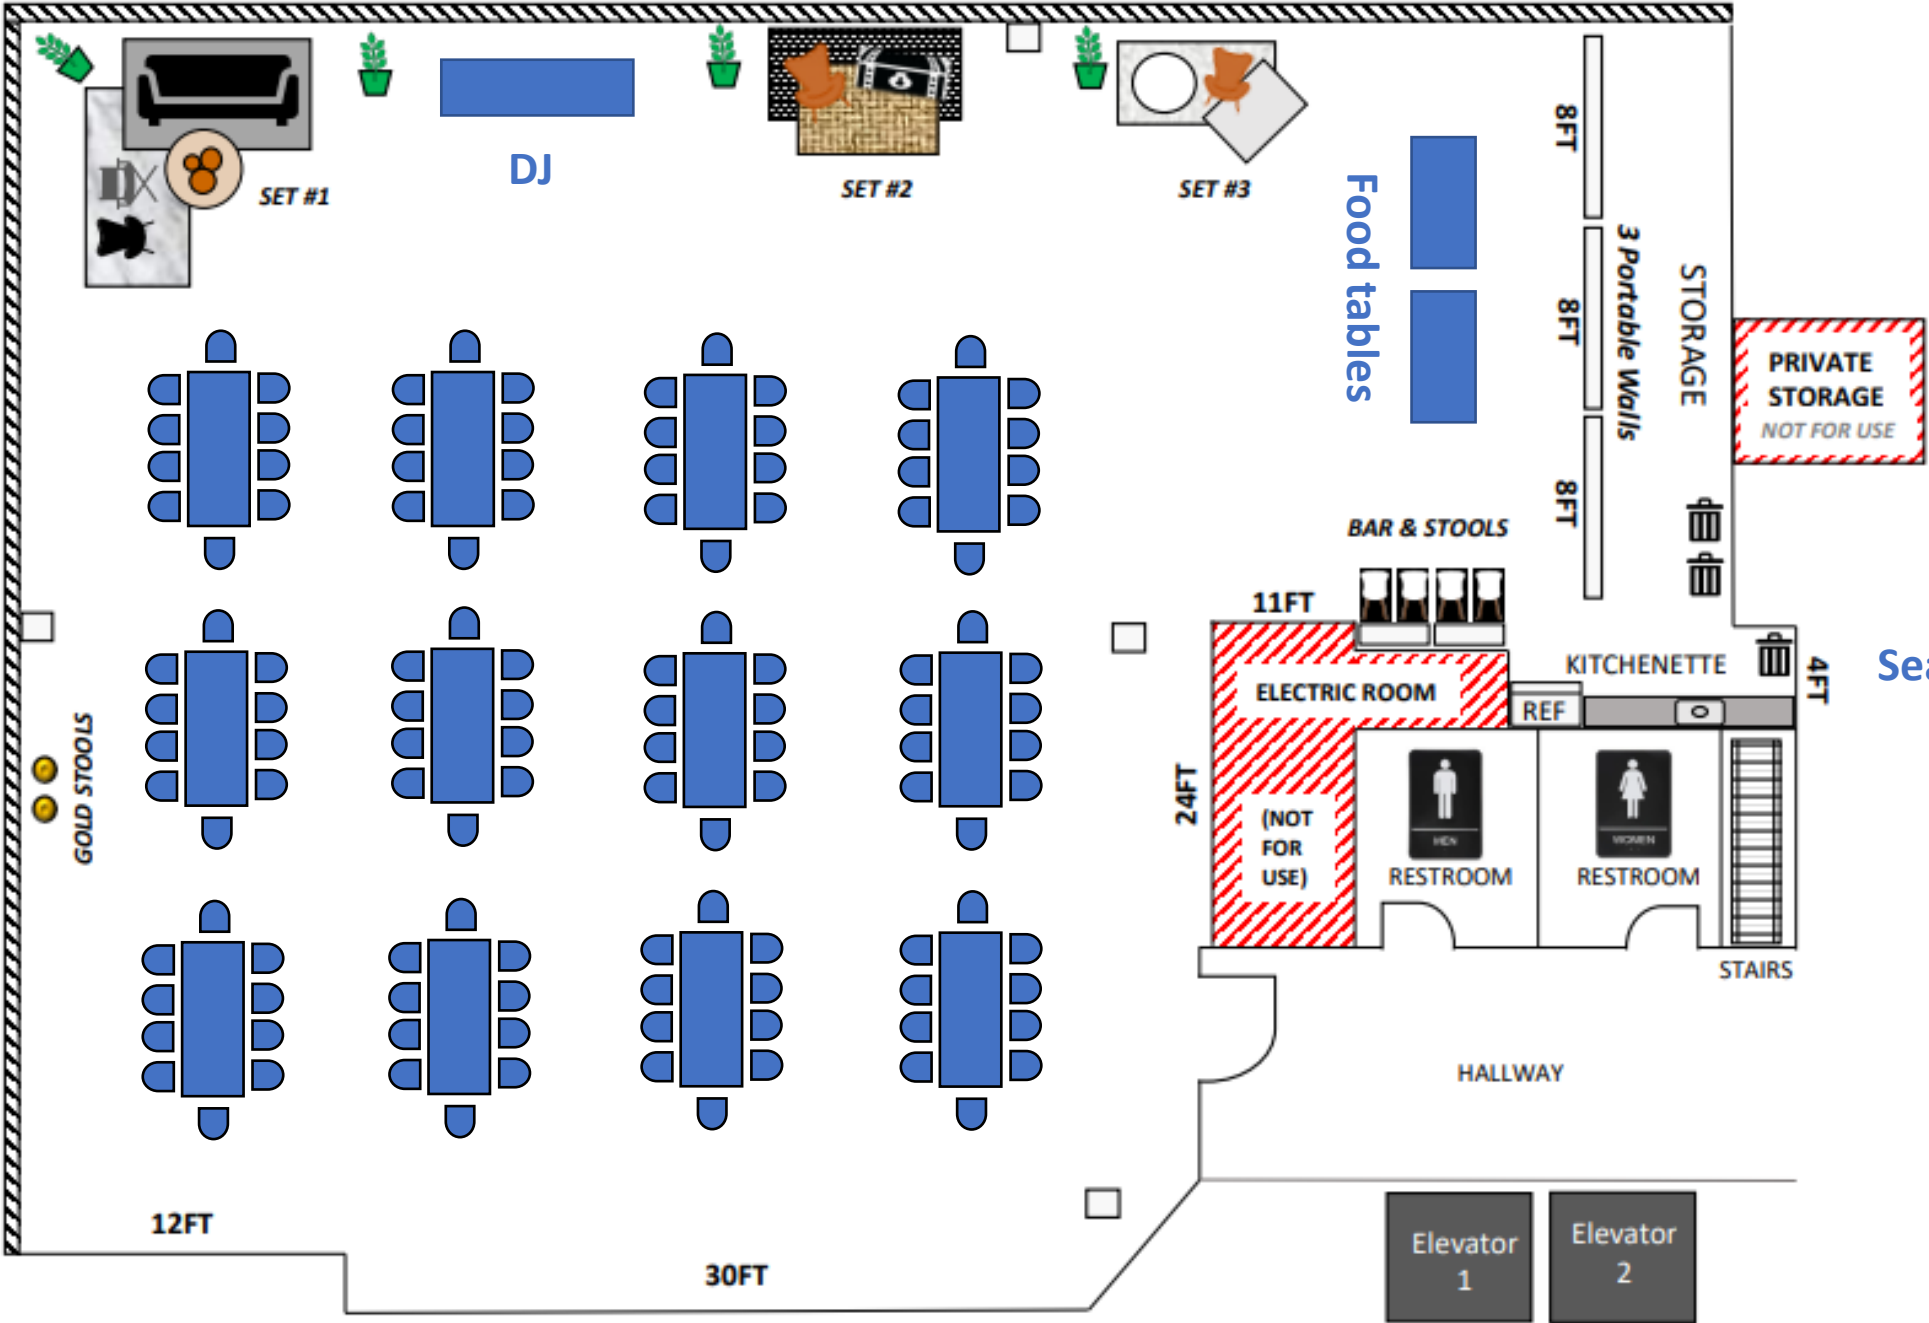

Seating for 82

70FT (WALL WITH WINDOWS)

57FT (WALL WITH WINDOWS)

Seating for 84  
(Wedding/  
Reception)

Chairs will move  
to tables after  
the ceremony

Elevator  
1

Elevator  
2

70FT (WALL WITH WINDOWS)

57FT (WALL WITH WINDOWS)

Seating for 100

70FT (WALL WITH WINDOWS)

57FT (WALL WITH WINDOWS)

Seating for 100

70FT (WALL WITH WINDOWS)

57FT (WALL WITH WINDOWS)

Seating for 122

70FT (WALL WITH WINDOWS)

57FT (WALL WITH WINDOWS)

Seating for 120

70FT (WALL WITH WINDOWS)

57FT (WALL WITH WINDOWS)

Seating for 120

70FT (WALL WITH WINDOWS)

57FT (WALL WITH WINDOWS)

Seating for 140

70FT (WALL WITH WINDOWS)

57FT (WALL WITH WINDOWS)

Seating for 150