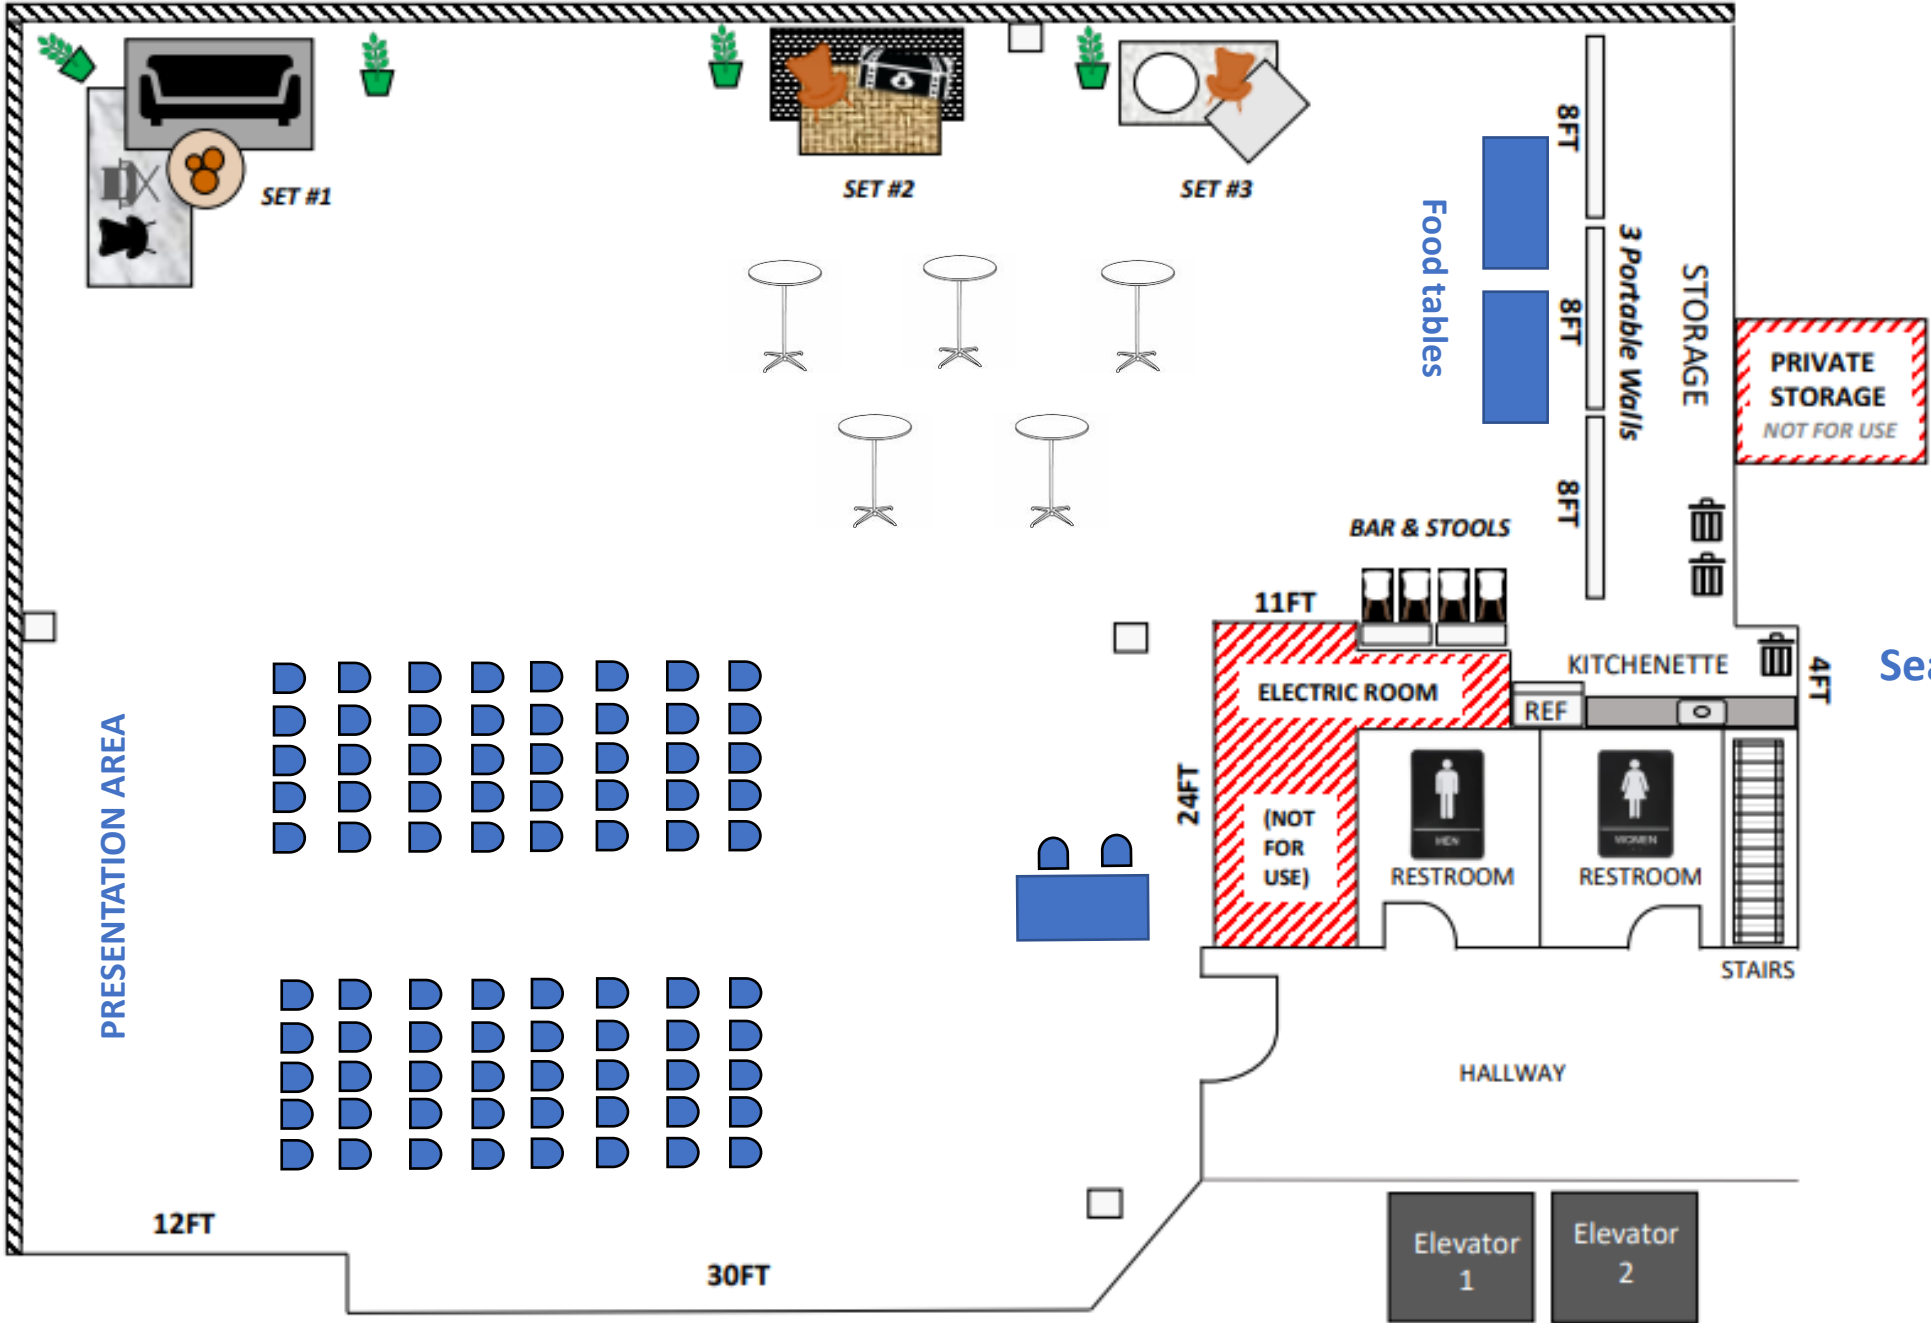

RESTROOM  
MEN

RESTROOM  
WOMEN

STAIRS

HALLWAY

Elevator 1

Elevator 2

70FT (WALL WITH WINDOWS)

57FT (WALL WITH WINDOWS)

Seating for 82

70FT (WALL WITH WINDOWS)

57FT (WALL WITH WINDOWS)

Seating for 84  
(Wedding/  
Reception)

Chairs will move  
to tables after  
the ceremony

Elevator  
1

Elevator  
2

70FT (WALL WITH WINDOWS)

57FT (WALL WITH WINDOWS)

Seating for 100

70FT (WALL WITH WINDOWS)

57FT (WALL WITH WINDOWS)

Seating for 100

70FT (WALL WITH WINDOWS)

57FT (WALL WITH WINDOWS)

Seating for 122

70FT (WALL WITH WINDOWS)

57FT (WALL WITH WINDOWS)

Seating for 120

70FT (WALL WITH WINDOWS)

57FT (WALL WITH WINDOWS)

Seating for 120

70FT (WALL WITH WINDOWS)

57FT (WALL WITH WINDOWS)