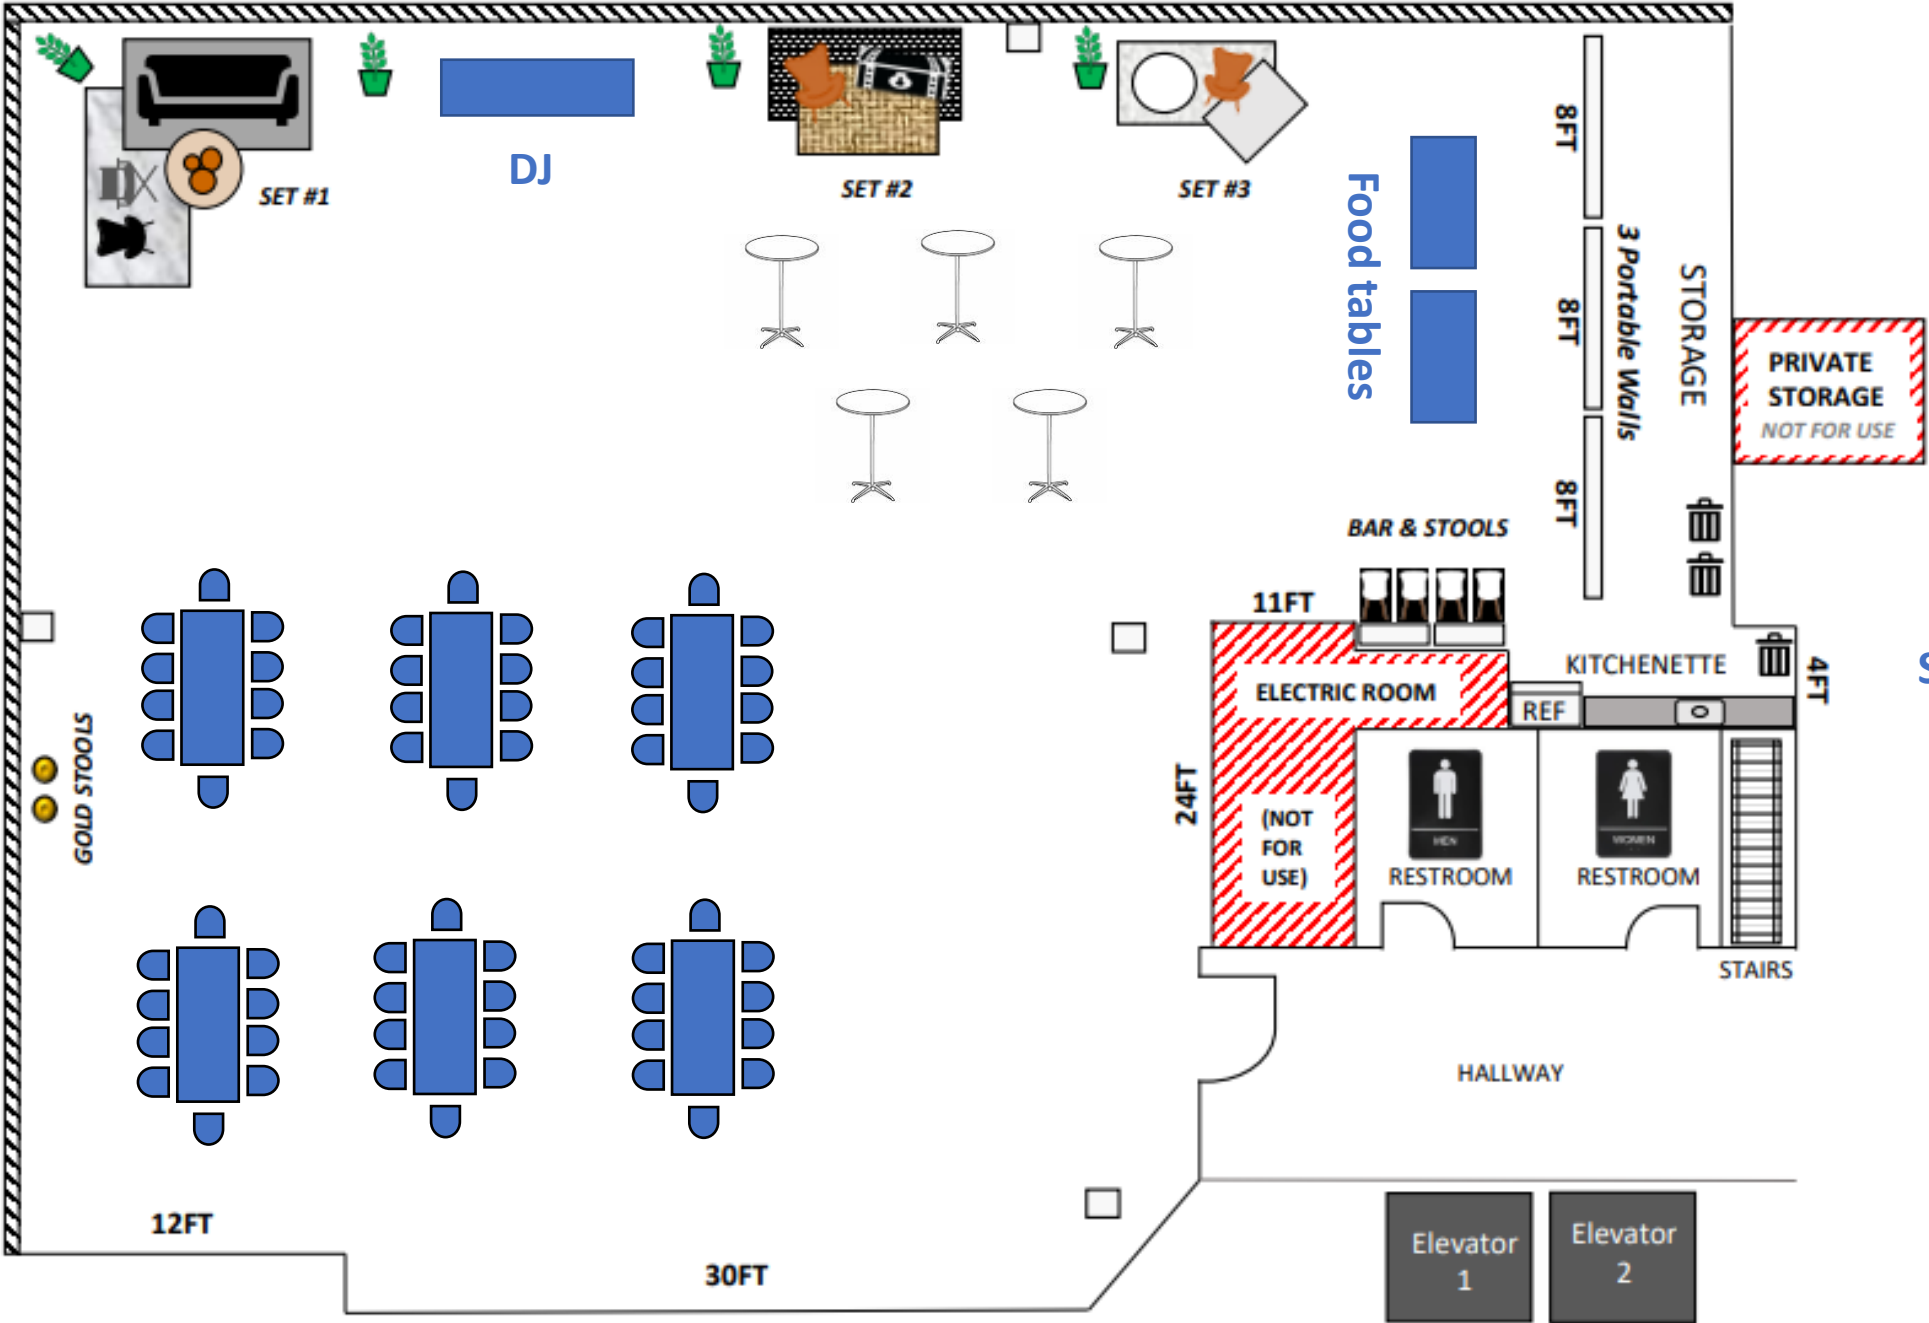

57FT (WALL WITH WINDOWS)

70FT (WALL WITH WINDOWS)

70FT (WALL WITH WINDOWS)

57FT (WALL WITH WINDOWS)

70FT (WALL WITH WINDOWS)

57FT (WALL WITH WINDOWS)

Seating for 60

Elevator 1

Elevator 2

70FT (WALL WITH WINDOWS)

57FT (WALL WITH WINDOWS)

Seating for 80

12FT

30FT

8FT  
8FT  
8FT

3 Portable Walls

57FT (WALL WITH WINDOWS)

Seating for 100

70FT (WALL WITH WINDOWS)

57FT (WALL WITH WINDOWS)

Seating for 100

70FT (WALL WITH WINDOWS)

57FT (WALL WITH WINDOWS)

Seating for 122

70FT (WALL WITH WINDOWS)

57FT (WALL WITH WINDOWS)

Seating for 120

70FT (WALL WITH WINDOWS)

57FT (WALL WITH WINDOWS)

Seating for 120

70FT (WALL WITH WINDOWS)

57FT (WALL WITH WINDOWS)