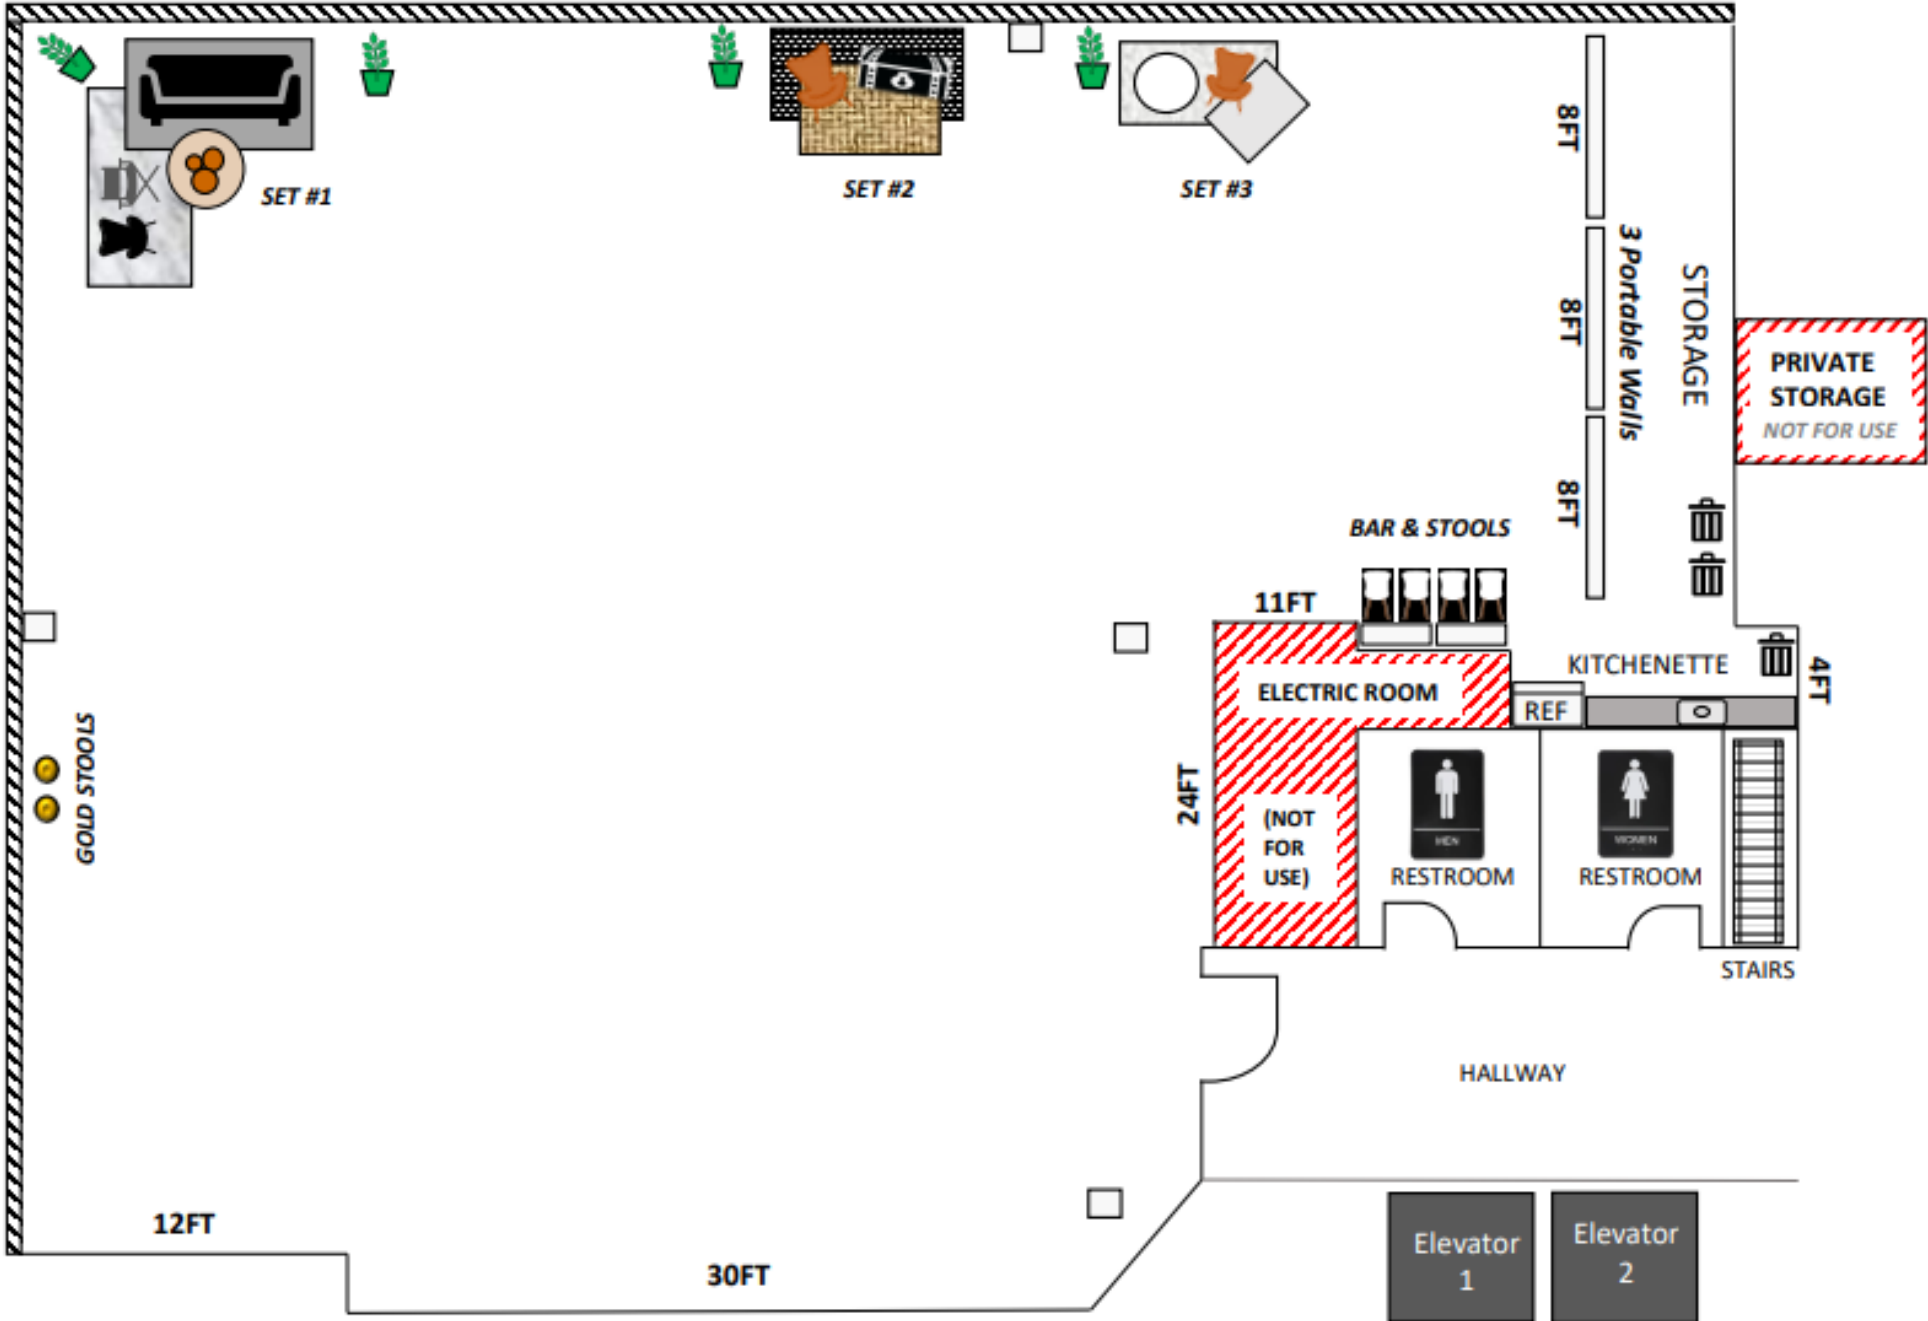

57FT (WALL WITH WINDOWS)

70FT (WALL WITH WINDOWS)

70FT (WALL WITH WINDOWS)

57FT (WALL WITH WINDOWS)

70FT (WALL WITH WINDOWS)

57FT (WALL WITH WINDOWS)

Seating for 60

Elevator 1

Elevator 2

70FT (WALL WITH WINDOWS)

57FT (WALL WITH WINDOWS)

Seating for 80

12FT

30FT

8FT  
8FT  
8FT

3 Portable Walls

57FT (WALL WITH WINDOWS)

Seating for 100

70FT (WALL WITH WINDOWS)

57FT (WALL WITH WINDOWS)

Seating for 100

70FT (WALL WITH WINDOWS)

57FT (WALL WITH WINDOWS)

Seating for 122

70FT (WALL WITH WINDOWS)

57FT (WALL WITH WINDOWS)

Seating for 120

70FT (WALL WITH WINDOWS)

57FT (WALL WITH WINDOWS)

Seating for 120

70FT (WALL WITH WINDOWS)

57FT (WALL WITH WINDOWS)