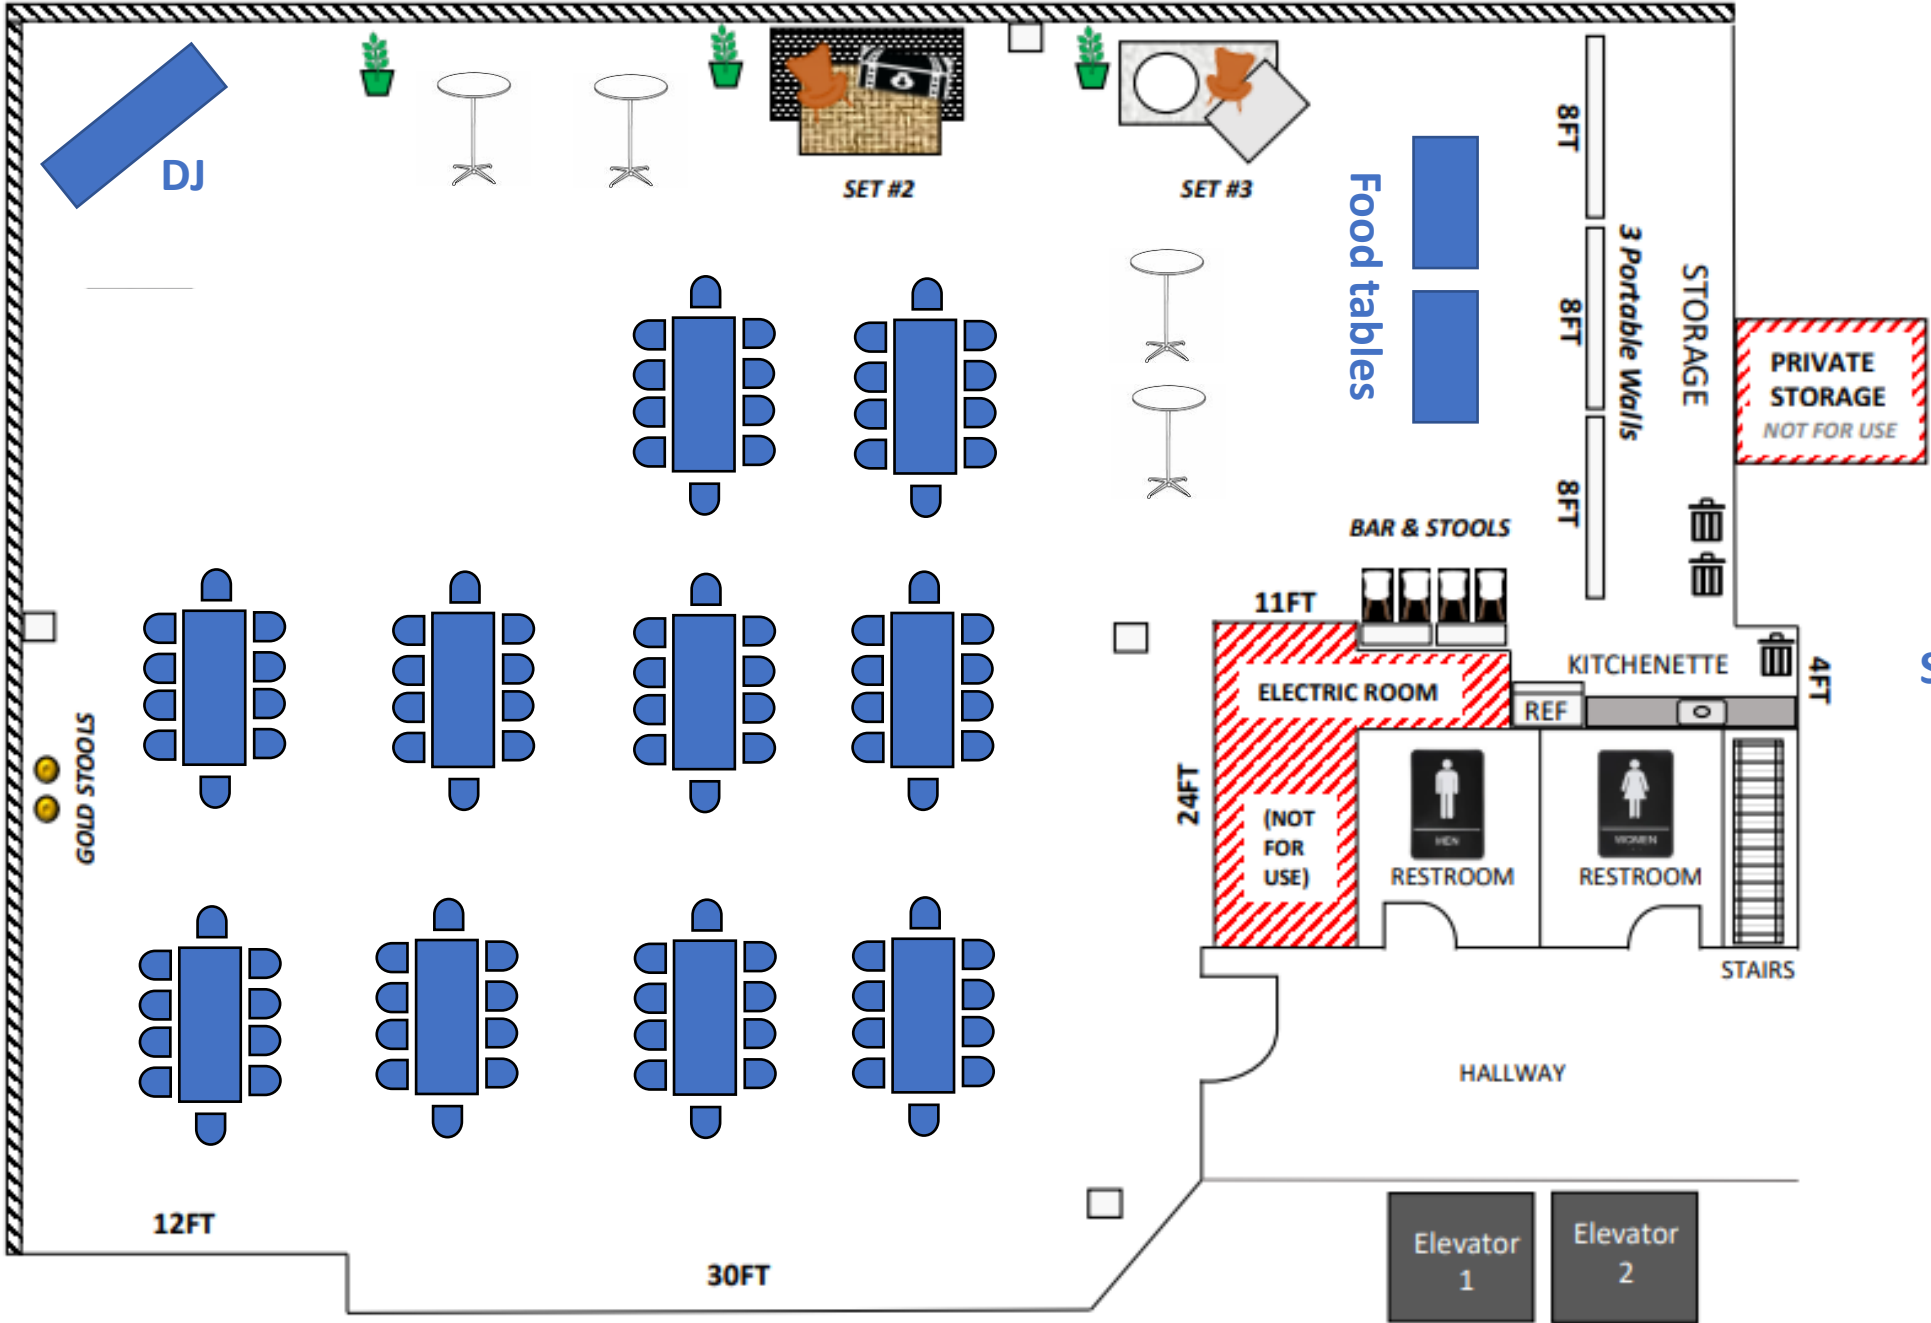

Seating for 82

70FT (WALL WITH WINDOWS)

57FT (WALL WITH WINDOWS)

Seating for 84  
(Wedding/  
Reception)

Chairs will move  
to tables after  
the ceremony

Elevator  
1

Elevator  
2

70FT (WALL WITH WINDOWS)

57FT (WALL WITH WINDOWS)

Seating for 100

70FT (WALL WITH WINDOWS)

57FT (WALL WITH WINDOWS)

Seating for 100

70FT (WALL WITH WINDOWS)

57FT (WALL WITH WINDOWS)

Seating for 122

70FT (WALL WITH WINDOWS)

57FT (WALL WITH WINDOWS)

Seating for 120

70FT (WALL WITH WINDOWS)

57FT (WALL WITH WINDOWS)

Seating for 120

70FT (WALL WITH WINDOWS)

57FT (WALL WITH WINDOWS)

Seating for 140

70FT (WALL WITH WINDOWS)

57FT (WALL WITH WINDOWS)

Seating for 150