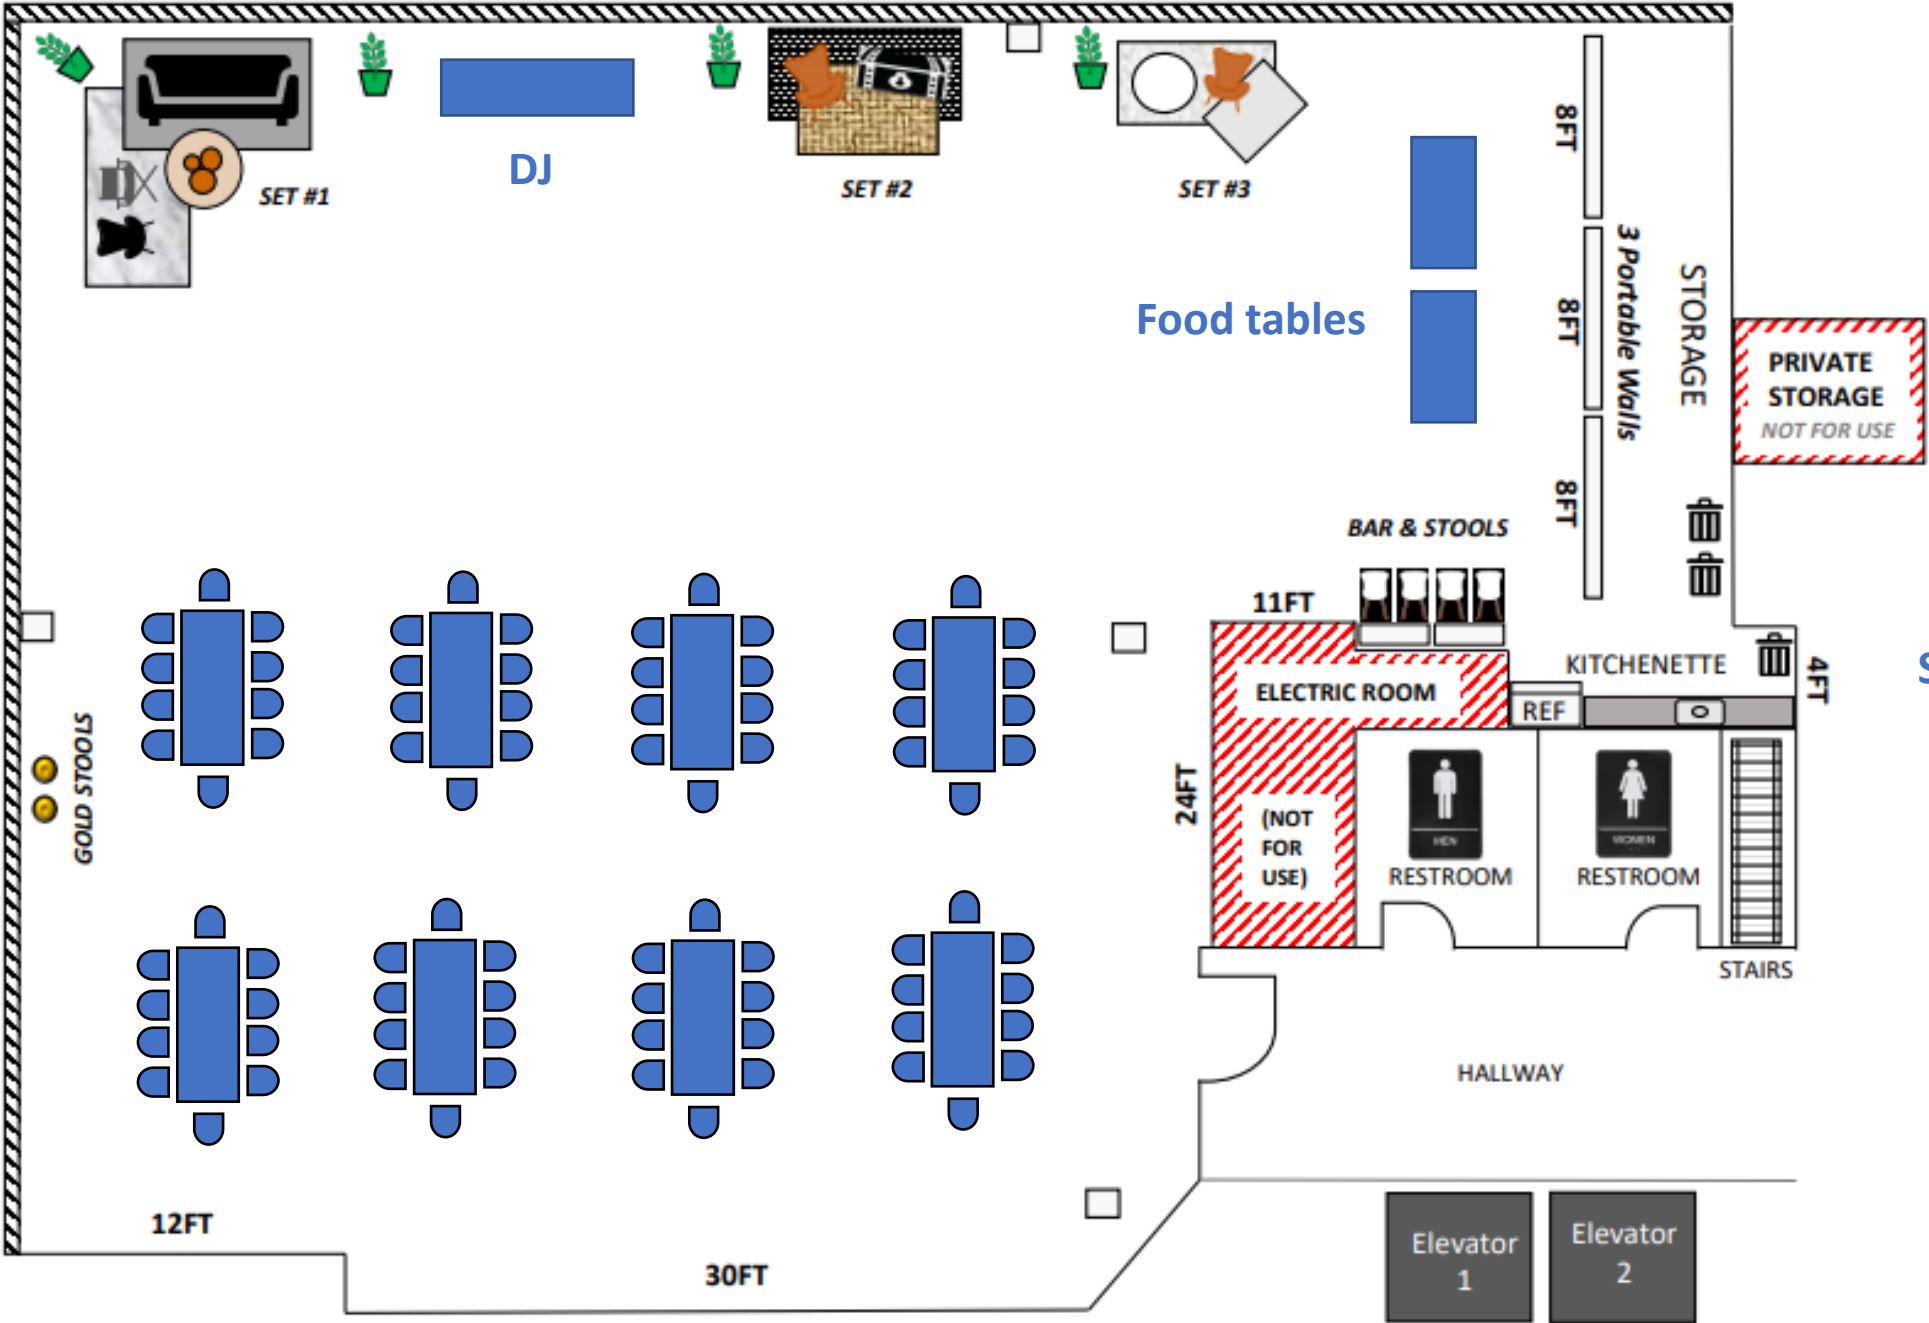

57FT (WALL WITH WINDOWS)

70FT (WALL WITH WINDOWS)

70FT (WALL WITH WINDOWS)

57FT (WALL WITH WINDOWS)

70FT (WALL WITH WINDOWS)

57FT (WALL WITH WINDOWS)

Seating for 60

Elevator 1

Elevator 2

70FT (WALL WITH WINDOWS)

57FT (WALL WITH WINDOWS)

Seating for 80

12FT

30FT

8FT  
8FT  
8FT

3 Portable Walls

57FT (WALL WITH WINDOWS)

Seating for 100

70FT (WALL WITH WINDOWS)

57FT (WALL WITH WINDOWS)

Seating for 100

70FT (WALL WITH WINDOWS)

57FT (WALL WITH WINDOWS)

Seating for 122

70FT (WALL WITH WINDOWS)

57FT (WALL WITH WINDOWS)

Seating for 120

70FT (WALL WITH WINDOWS)

57FT (WALL WITH WINDOWS)

Seating for 120

70FT (WALL WITH WINDOWS)

57FT (WALL WITH WINDOWS)