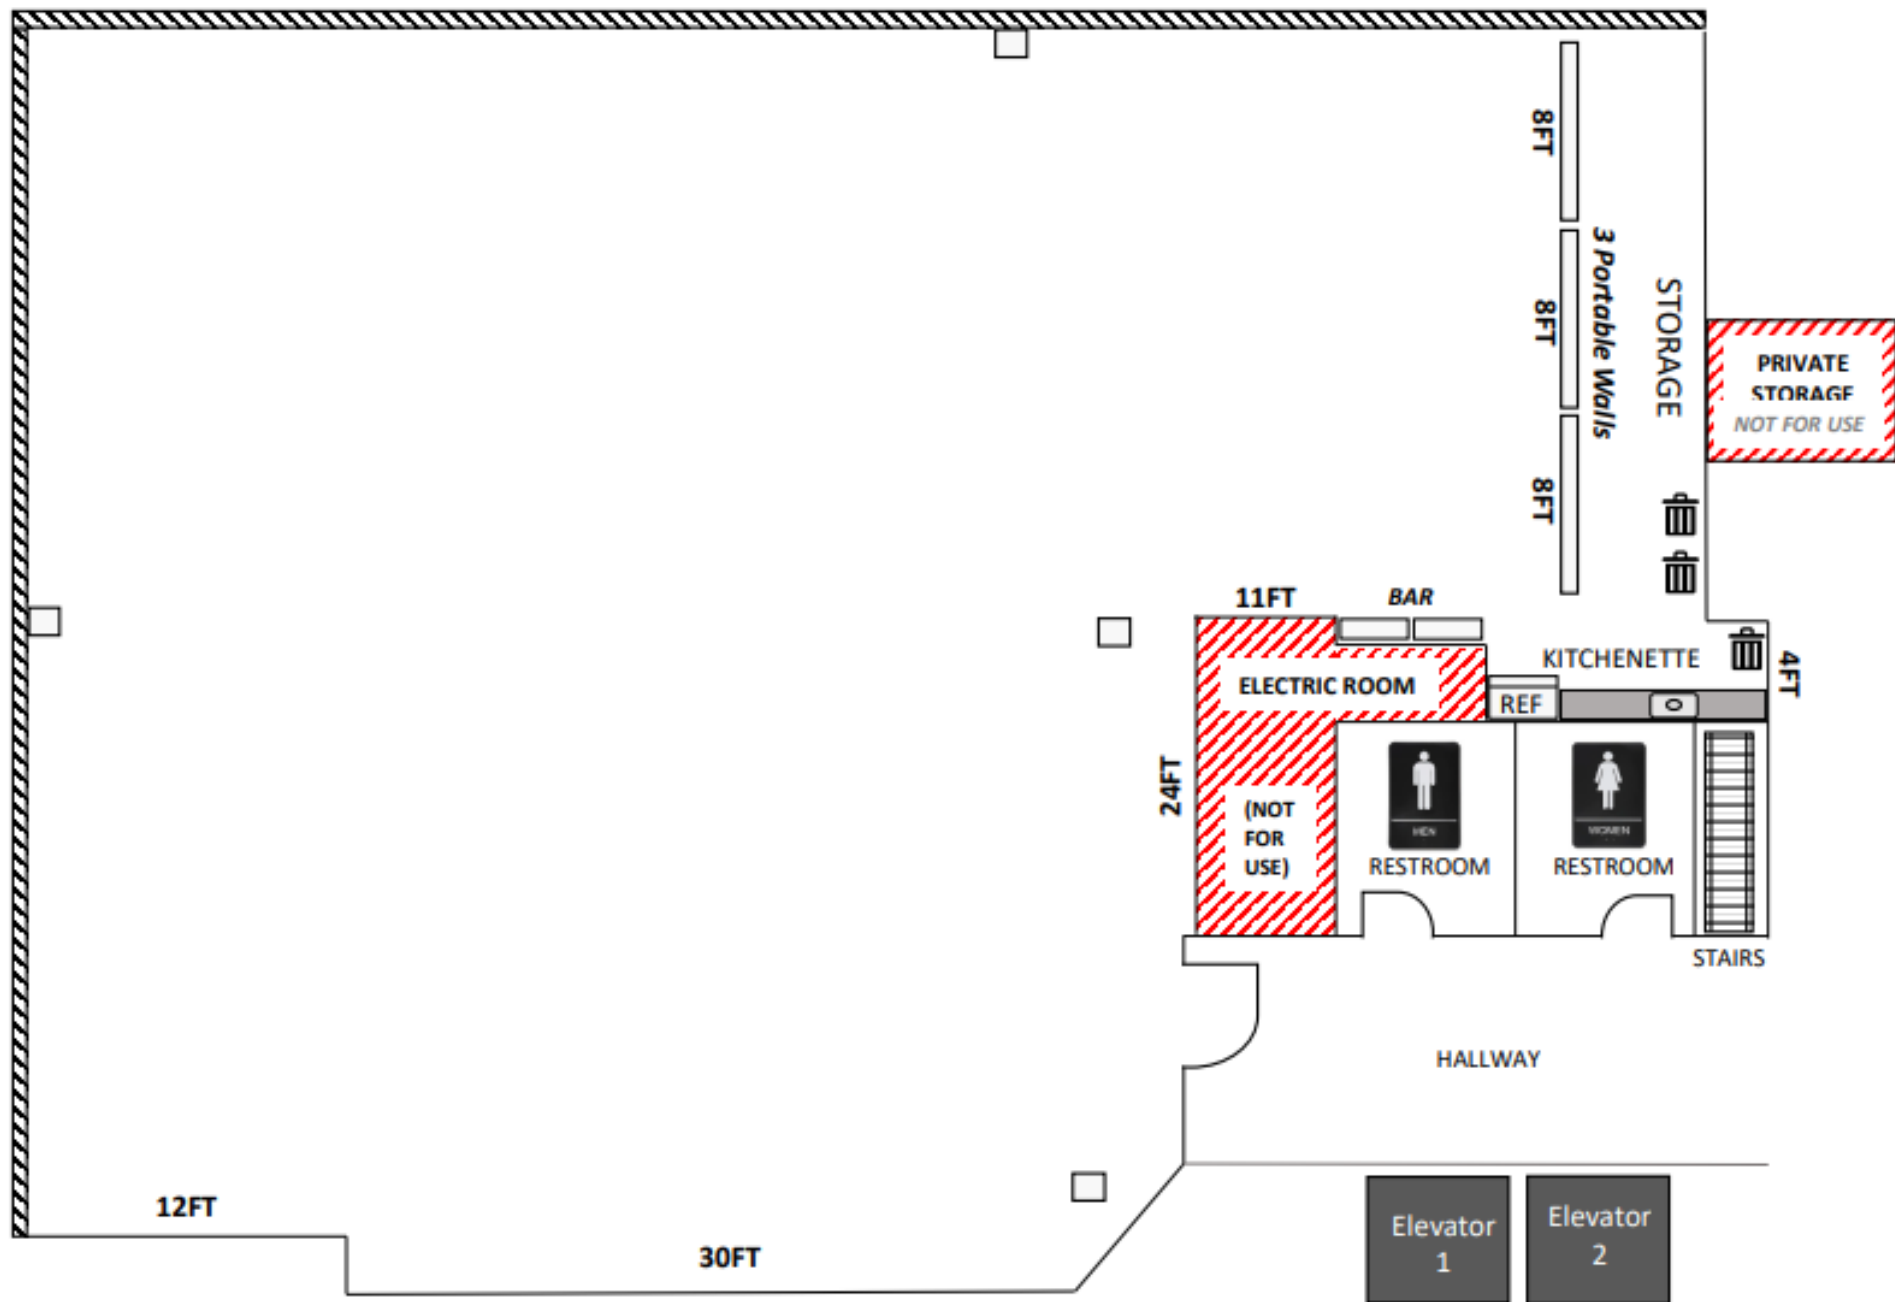

57FT (WALL WITH WINDOWS)

70FT (WALL WITH WINDOWS)

70FT (WALL WITH WINDOWS)

57FT (WALL WITH WINDOWS)

70FT (WALL WITH WINDOWS)

57FT (WALL WITH WINDOWS)

Seating for 60

Elevator 1

Elevator 2

70FT (WALL WITH WINDOWS)

57FT (WALL WITH WINDOWS)

Seating for 80

12FT

30FT

8FT  
8FT  
8FT

3 Portable Walls

57FT (WALL WITH WINDOWS)

Seating for 100

70FT (WALL WITH WINDOWS)

57FT (WALL WITH WINDOWS)

Seating for 100

70FT (WALL WITH WINDOWS)

57FT (WALL WITH WINDOWS)

Seating for 122

70FT (WALL WITH WINDOWS)

57FT (WALL WITH WINDOWS)

Seating for 120

70FT (WALL WITH WINDOWS)

57FT (WALL WITH WINDOWS)

Seating for 120

70FT (WALL WITH WINDOWS)

57FT (WALL WITH WINDOWS)